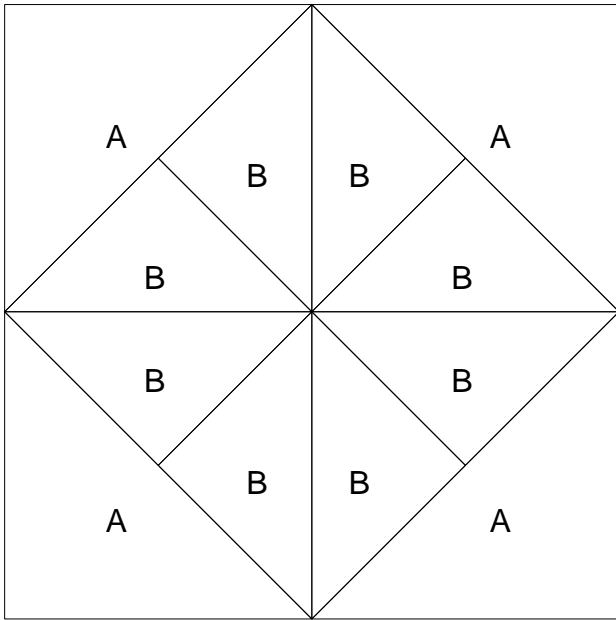

Windmill

Windmill

Pattern for 8.00x8.00 block
Key Block (2/5 actual size)

Windmill

Pattern for 8.00x8.00 block
Key Block (31/100 actual size)

Cutting Diagrams

Patch Count