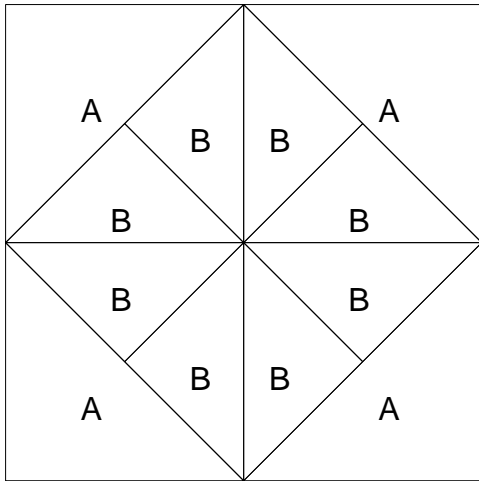

Windmill

Windmill

Pattern for 8.00x8.00 block
Key Block (2/5 actual size)

Windmill

Pattern for 8.00x8.00 block
Key Block (31/100 actual size)

Cutting Diagrams

Patch Count