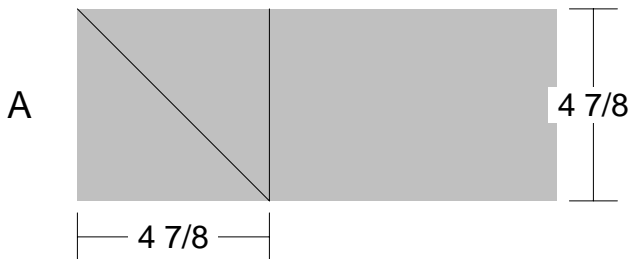

Windmill

Windmill

Pattern for 8.00x8.00 block
Key Block (2/5 actual size)

Windmill

Pattern for 8.00x8.00 block
Key Block (31/100 actual size)

Cutting Diagrams

Patch Count