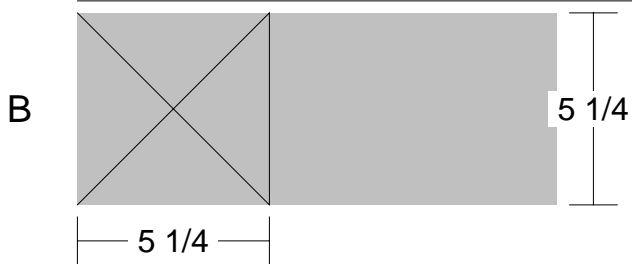

Windmill

Windmill

Pattern for 8.00x8.00 block
Key Block (2/5 actual size)

Windmill

Pattern for 8.00x8.00 block
Key Block (31/100 actual size)

Cutting Diagrams

Patch Count