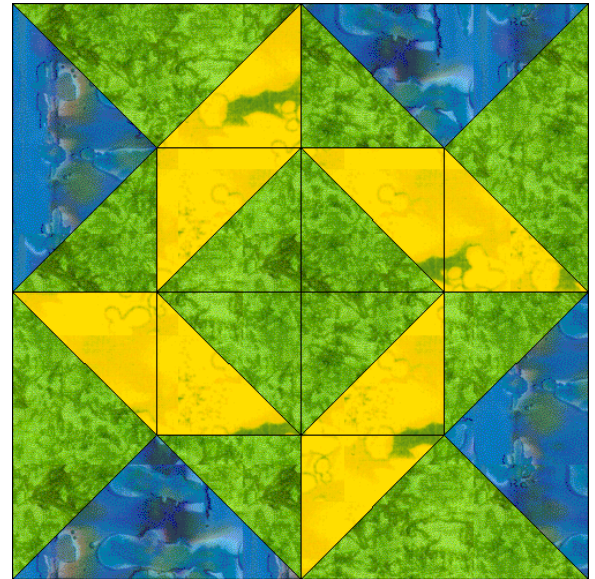

Windblown Square

Windblown Square

Pattern for 8.00x8.00 block
Key Block (2/5 actual size)

Windblown Square

Pattern for 8.00x8.00 block
Key Block (31/100 actual size)

Cutting Diagrams

Patch Count