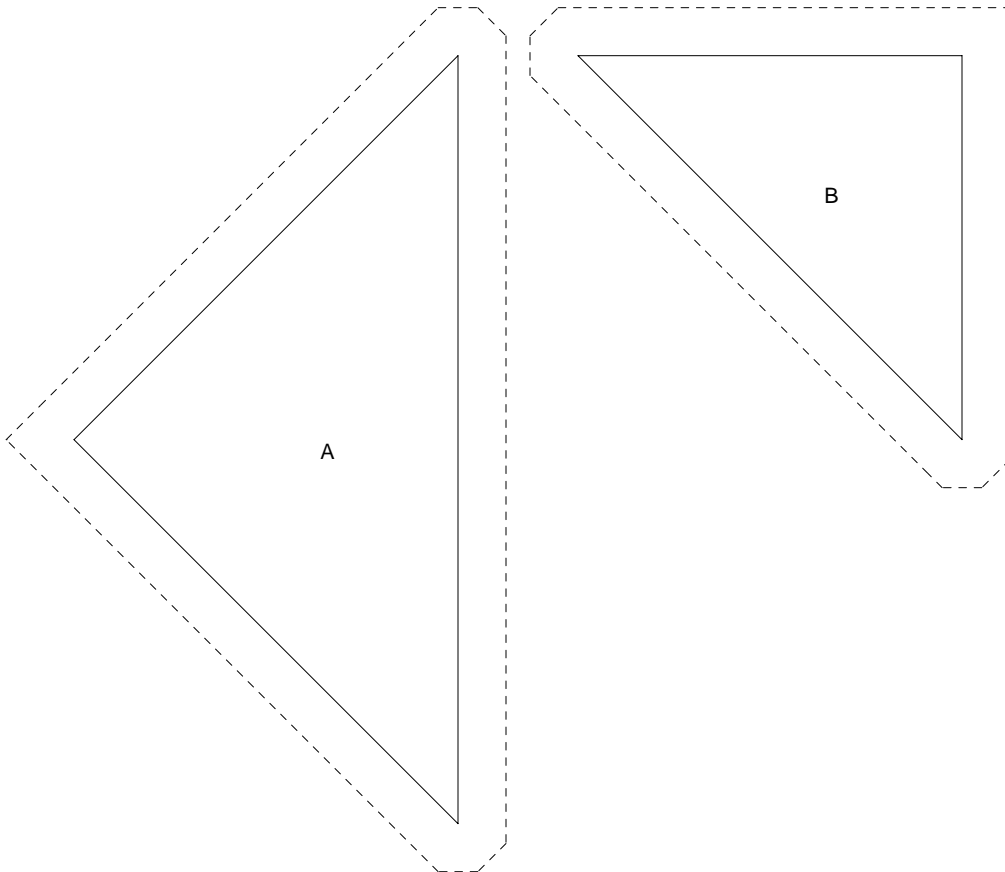

Windblown Square

Windblown Square

Pattern for 8.00x8.00 block
Key Block (2/5 actual size)

Windblown Square

Pattern for 8.00x8.00 block
Key Block (31/100 actual size)

Cutting Diagrams

Patch Count