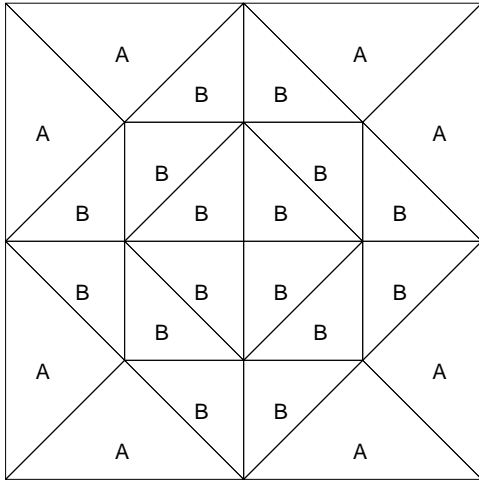

Windblown Square

Windblown Square

Pattern for 8.00x8.00 block
Key Block (2/5 actual size)

Windblown Square

Pattern for 8.00x8.00 block
Key Block (31/100 actual size)

Cutting Diagrams

Patch Count