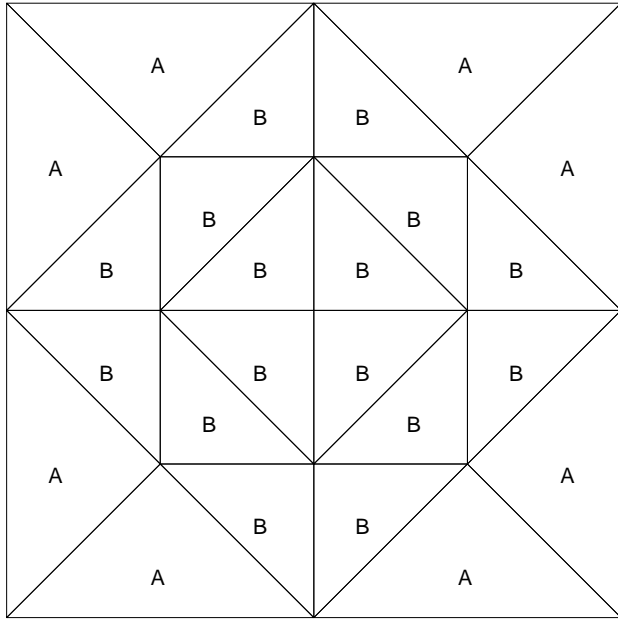

Windblown Square

Windblown Square

Pattern for 8.00x8.00 block
Key Block (2/5 actual size)

Windblown Square

Pattern for 8.00x8.00 block
Key Block (31/100 actual size)

Cutting Diagrams

Patch Count