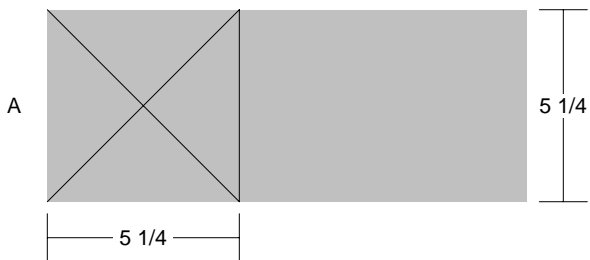

Windblown Square

Windblown Square

Pattern for 8.00x8.00 block
Key Block (2/5 actual size)

Windblown Square

Pattern for 8.00x8.00 block
Key Block (31/100 actual size)

Cutting Diagrams

Patch Count