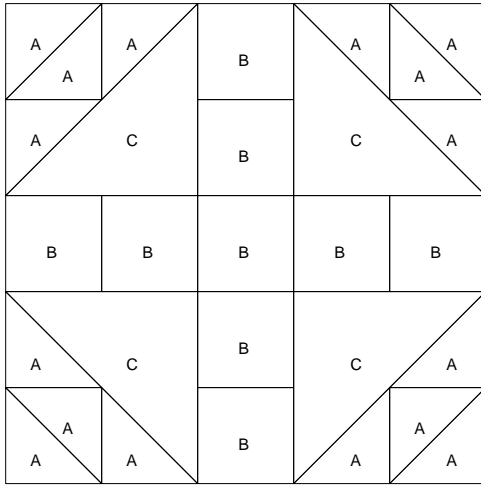

Wild Goose Chase

Duck and Ducklings aka Wild Goose Chase
 Pattern for 10.00x10.00 block
 Key Block (16/50 actual size)

Duck and Ducklings aka Wild Goose Chase
 Pattern for 10.00x10.00 block
 Key Block (5/20 actual size)

Cutting Diagrams

12 patches

Patch Count

4 patches

8 patches

1 patch

4 patches