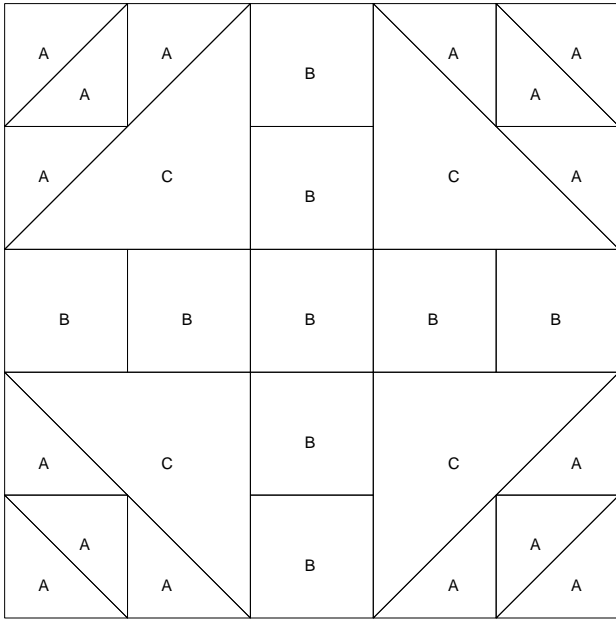

Wild Goose Chase

Duck and Ducklings aka Wild Goose Chase
 Pattern for 10.00x10.00 block
 Key Block (16/50 actual size)

Duck and Ducklings aka Wild Goose Chase
 Pattern for 10.00x10.00 block
 Key Block (5/20 actual size)

Cutting Diagrams

12 patches

Patch Count

4 patches

8 patches

1 patch

4 patches