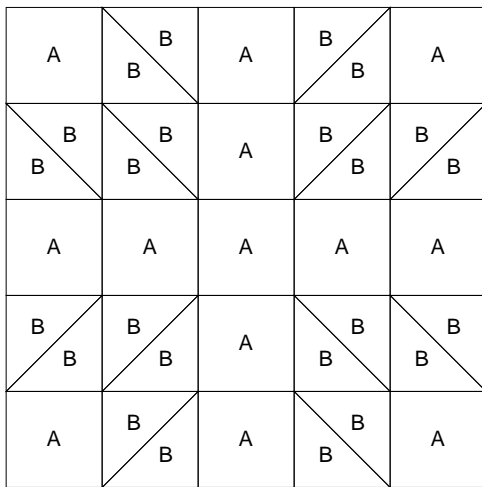

Wild Rose and Square

Wild Rose and Square

Key Block (33/100 actual size)

Wild Rose and Square

Key Block (5/20 actual size)

Cutting Diagrams

Patch Count