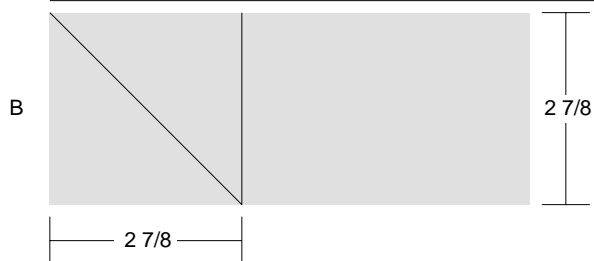

Wild Rose and Square

Wild Rose and Square

Key Block (33/100 actual size)

Wild Rose and Square

Key Block (5/20 actual size)

Cutting Diagrams

Patch Count