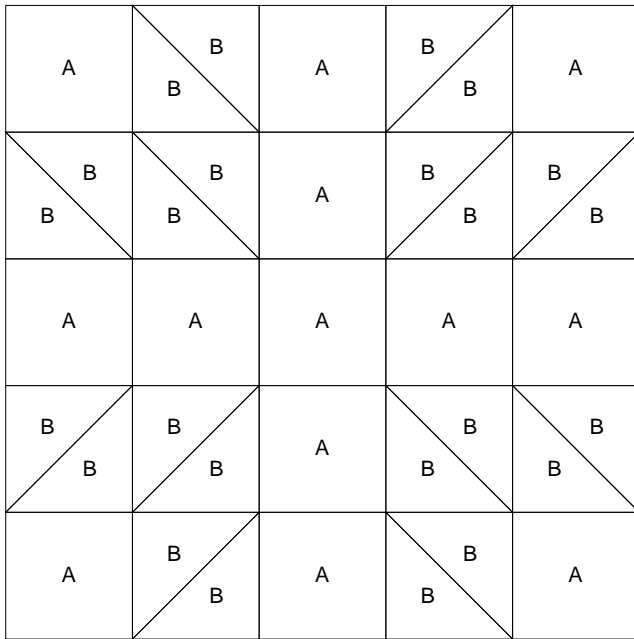

Wild Rose and Square

Wild Rose and Square

Key Block (33/100 actual size)

Wild Rose and Square

Key Block (5/20 actual size)

Cutting Diagrams

Patch Count