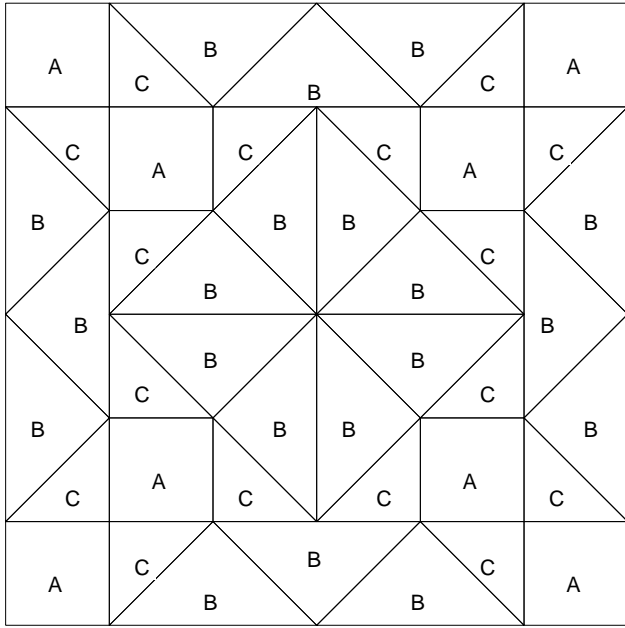

Weathervane Variation

Weathervane Variation

Pattern for 12.00x12.00 block
Key Block (27/100 actual size)

Weathervane Variation

Pattern for 12.00x12.00 block
Key Block (1/5 actual size)

Cutting Diagrams