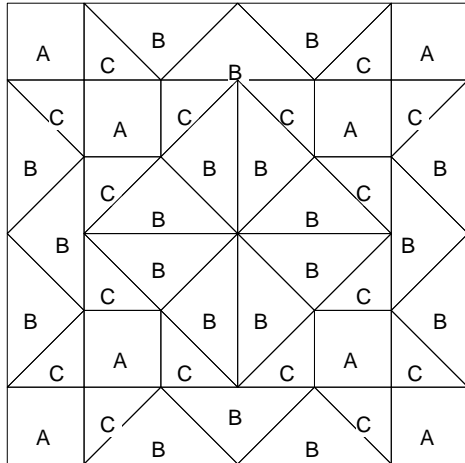

Weathervane Variation

Weathervane Variation

Pattern for 12.00x12.00 block
Key Block (27/100 actual size)

Weathervane Variation

Pattern for 12.00x12.00 block
Key Block (1/5 actual size)

Cutting Diagrams