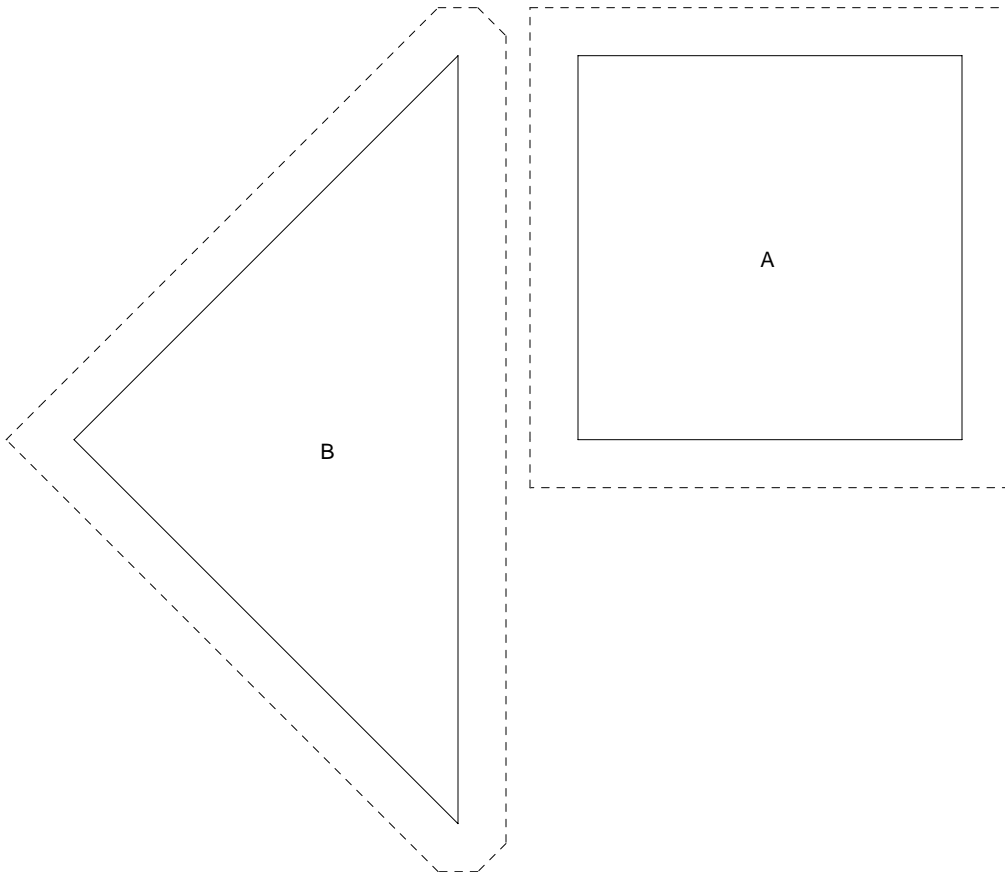

Weathervane Variation

Weathervane Variation

Pattern for 12.00x12.00 block
Key Block (27/100 actual size)

Weathervane Variation

Pattern for 12.00x12.00 block
Key Block (1/5 actual size)

Cutting Diagrams