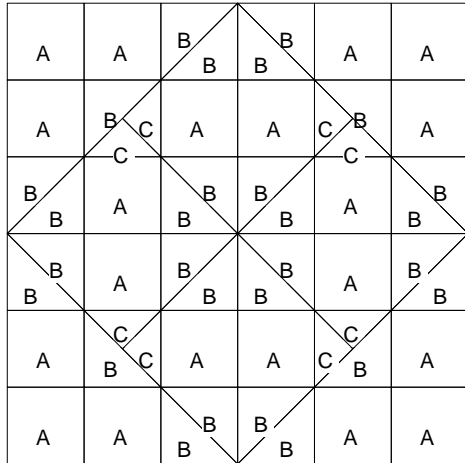

Weathervane Pinwheel

Weathervane Pinwheel

Pattern for 12.00x12.00 block
Key Block (27/100 actual size)

Weathervane Pinwheel

Pattern for 12.00x12.00 block
Key Block (1/5 actual size)

Cutting Diagrams

Patch Count