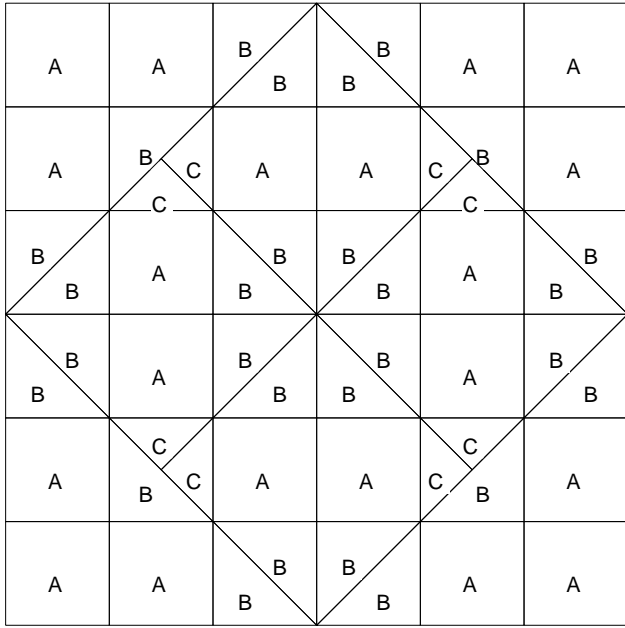

Weathervane Pinwheel

Weathervane Pinwheel

Pattern for 12.00x12.00 block
Key Block (27/100 actual size)

Weathervane Pinwheel

Pattern for 12.00x12.00 block
Key Block (1/5 actual size)

Cutting Diagrams

Patch Count