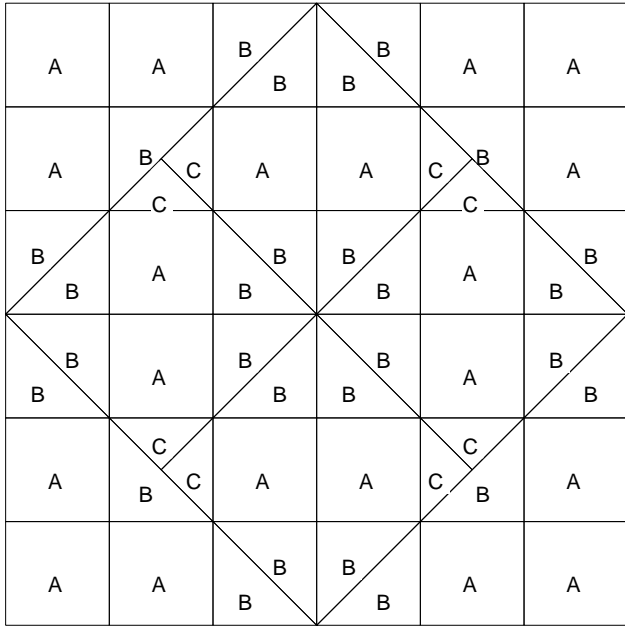

Weathervane
Pinwheel

Weathervane
Variation

Windblown
Square

Windy City

Rain or Shine

Rain or Shine

Pattern for 10.00x10.00 block
Key Block (16/50 actual size)

Rain or Shine

Pattern for 10.00x10.00 block
Key Block (5/20 actual size)

Cutting Diagrams

Patch Count

Rays of Sunlight

Rays of Sunlight

Pattern for 10.00x10.00 block
Key Block (16/50 actual size)

F

D

Streak of Lightning

Pattern for 12.00x12.00 block
Key Block (1/5 actual size)

A	A	A	A	A	A
A	A	A	A	A	A
A	A	A	A	A	A
A	A	A	A	A	A
A	A	A	A	A	A
A	A	A	A	A	A

Cutting Diagrams

Patch Count

17 patches

19 patches

Weathervane Pinwheel

Weathervane Pinwheel

Pattern for 12.00x12.00 block
Key Block (27/100 actual size)

Weathervane Pinwheel

Pattern for 12.00x12.00 block
Key Block (1/5 actual size)

Cutting Diagrams

Patch Count

Weathervane Variation