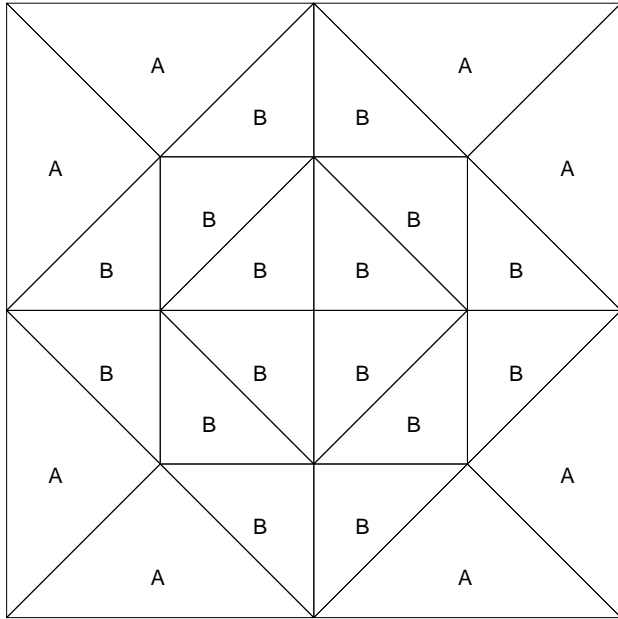

Pattern for 10.00x10.00 block
Key Block (5/20 actual size)

Cutting Diagrams

Patch Count

Rays of Sunlight

Rays of Sunlight

Pattern for 10.00x10.00 block
Key Block (16/50 actual size)

F

D

Weathervane Variation

Pattern for 12.00x12.00 block
Key Block (27/100 actual size)

Weathervane Variation

Pattern for 12.00x12.00 block
Key Block (1/5 actual size)

Cutting Diagrams

Windblown Square

Windblown Square

Pattern for 8.00x8.00 block
Key Block (2/5 actual size)

Windblown Square

Pattern for 8.00x8.00 block
Key Block (31/100 actual size)

Cutting Diagrams

Patch Count

Windy City

Windy City
Pattern for 8.00x8.00 block
Key Block (2/5 actual size)