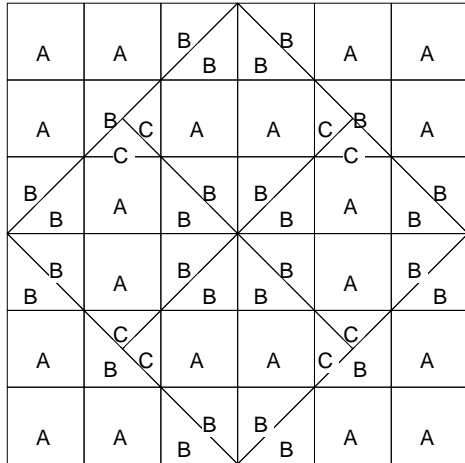

Weathervane Pinwheel

Pattern for 12.00x12.00 block
Key Block (1/5 actual size)