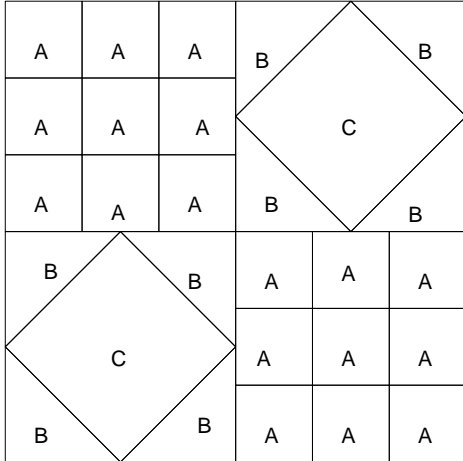

Snowball

Pattern for 12.00x12.00 block
Key Block (1/5 actual size)