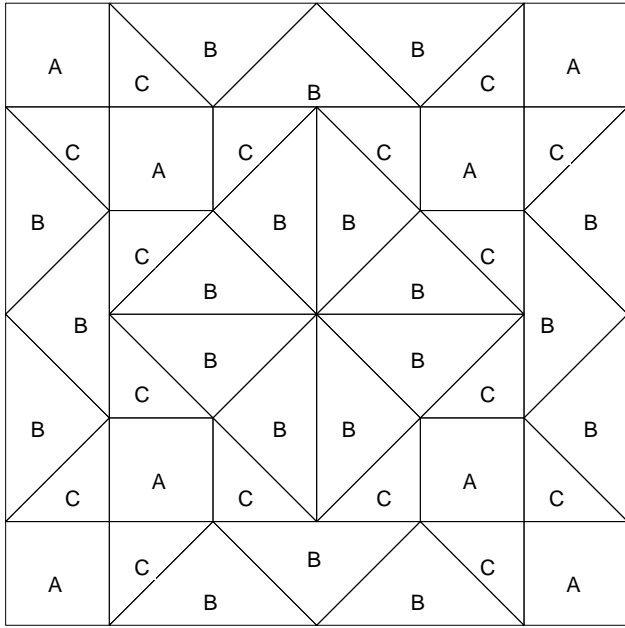

Weathervane
Pinwheel

Weathervane
Variation

Windblown
Square

Windy City

Rain or Shine

Rain or Shine

Pattern for 10.00x10.00 block
Key Block (16/50 actual size)

Rain or Shine

Pattern for 10.00x10.00 block
Key Block (5/20 actual size)

Cutting Diagrams

Patch Count

Rays of Sunlight

Rays of Sunlight

Pattern for 10.00x10.00 block
Key Block (16/50 actual size)

F

D

Weathervane Pinwheel

Pattern for 12.00x12.00 block
Key Block (27/100 actual size)

Weathervane Pinwheel

Pattern for 12.00x12.00 block
Key Block (1/5 actual size)

Cutting Diagrams

Patch Count

Weathervane Variation

Weathervane Variation

Pattern for 12.00x12.00 block
Key Block (27/100 actual size)

Weathervane Variation

Pattern for 12.00x12.00 block
Key Block (1/5 actual size)

Cutting Diagrams

Windblown Square

Windblown Square