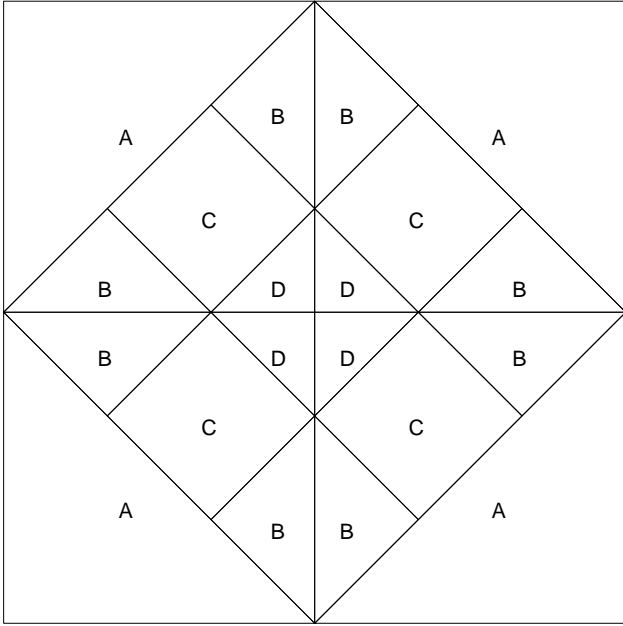

Weathervane
Pinwheel

Weathervane
Variation

Windblown
Square

Windy City

Rain or Shine

Rain or Shine

Pattern for 10.00x10.00 block
Key Block (16/50 actual size)

Rain or Shine

Pattern for 10.00x10.00 block
Key Block (5/20 actual size)

Cutting Diagrams

Patch Count

Rays of Sunlight

Rays of Sunlight

Pattern for 10.00x10.00 block
Key Block (16/50 actual size)

F

D

Snowball

Pattern for 9.00x9.00 block
Key Block (27/100 actual size)

Cutting Diagrams

Patch Count

Snowball

Snowball

Pattern for 12.00x12.00 block
Key Block (27/100 actual size)

Snowball

Pattern for 12.00x12.00 block
Key Block (1/5 actual size)

Cutting Diagrams

Patch Count

Storm Signal

Storm Signal

Pattern for 12.00x12.00 block
Key Block (27/100 actual size)

Storm Signal

Pattern for 12.00x12.00 block
Key Block (1/5 actual size)