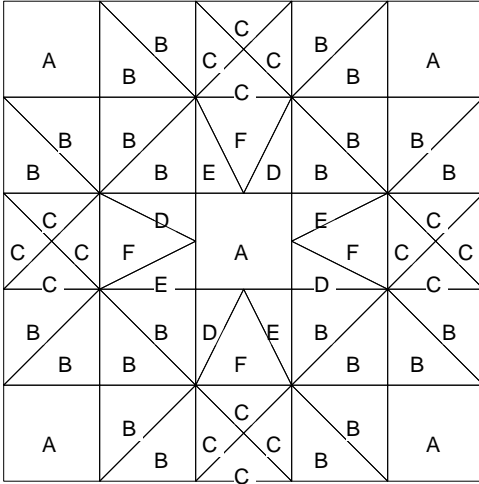

Weather Quilt Block Patterns

January 2007 How-to-Quilt.com Newsletter

Rain or Shine

Rays of Sunlight

Snowball

Snowball 2

Storm Signal

Streak of Lightning

Weathervane
Pinwheel

Weathervane
Variation

Windblown
Square

Windy City

Rain or Shine

Rain or Shine

Pattern for 10.00x10.00 block
Key Block (16/50 actual size)

Rain or Shine

Pattern for 10.00x10.00 block
Key Block (5/20 actual size)

Cutting Diagrams

Patch Count

Rays of Sunlight

Rays of Sunlight

Pattern for 10.00x10.00 block
Key Block (16/50 actual size)

F

D

E

Rays of Sunlight

Pattern for 10.00x10.00 block
Key Block (5/20 actual size)

Cutting Diagrams

Patch Count

Snowball

Snowball

Pattern for 9.00x9.00 block
Key Block (18/50 actual size)