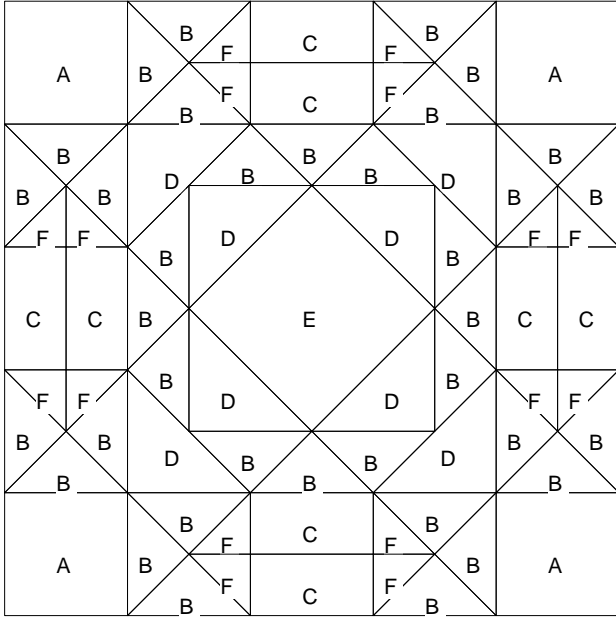

Weather Quilt Block Patterns

January 2007 How-to-Quilt.com Newsletter

Rain or Shine

Rays of Sunlight

Snowball

Snowball 2

Storm Signal

Streak of Lightning

Weathervane
Pinwheel

Weathervane
Variation

Windblown
Square

Windy City

Rain or Shine

Rain or Shine

Pattern for 10.00x10.00 block
Key Block (16/50 actual size)

Rain or Shine

Pattern for 10.00x10.00 block
Key Block (5/20 actual size)

Cutting Diagrams

Patch Count

Rays of Sunlight

Rays of Sunlight

Pattern for 10.00x10.00 block
Key Block (16/50 actual size)

F

D

Pattern for 8.00x8.00 block
Key Block (2/5 actual size)

Windblown Square

Pattern for 8.00x8.00 block
Key Block (31/100 actual size)

Cutting Diagrams

Patch Count

Windy City

Windy City
Pattern for 8.00x8.00 block
Key Block (2/5 actual size)