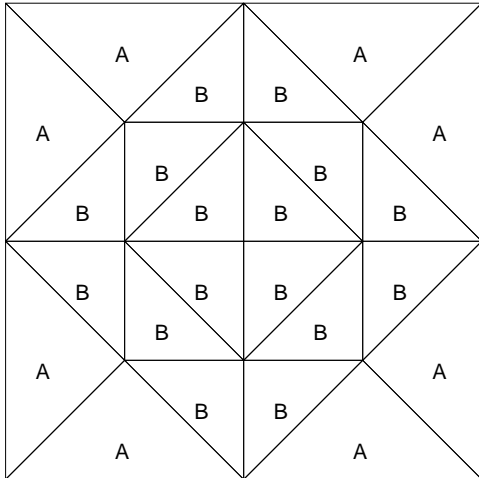

Pattern for 10.00x10.00 block
Key Block (5/20 actual size)

Cutting Diagrams

Patch Count

Rays of Sunlight

Rays of Sunlight

Pattern for 10.00x10.00 block
Key Block (16/50 actual size)

F

D

Weathervane Variation

Pattern for 12.00x12.00 block
Key Block (27/100 actual size)

Weathervane Variation

Pattern for 12.00x12.00 block
Key Block (1/5 actual size)

Cutting Diagrams

Windblown Square

Windblown Square

Pattern for 8.00x8.00 block
Key Block (2/5 actual size)

Windblown Square

Pattern for 8.00x8.00 block
Key Block (31/100 actual size)

Cutting Diagrams

Patch Count

Windy City

Windy City
Pattern for 8.00x8.00 block
Key Block (2/5 actual size)