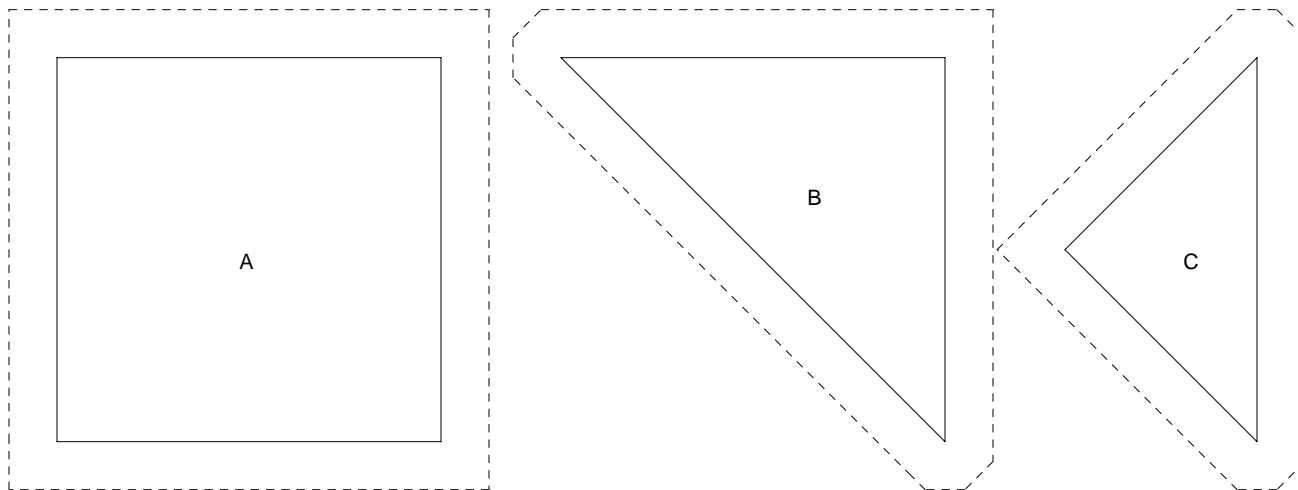

Pattern for 10.00x10.00 block
Key Block (5/20 actual size)

Cutting Diagrams

Patch Count

Rays of Sunlight

Rays of Sunlight

Pattern for 10.00x10.00 block
Key Block (16/50 actual size)

F

D

E

Rays of Sunlight

Pattern for 10.00x10.00 block
Key Block (5/20 actual size)

Cutting Diagrams

Patch Count

Snowball

Snowball

Pattern for 9.00x9.00 block
Key Block (18/50 actual size)

Weathervane Variation

Pattern for 12.00x12.00 block
Key Block (27/100 actual size)

Weathervane Variation

Pattern for 12.00x12.00 block
Key Block (1/5 actual size)

Cutting Diagrams

Windblown Square

Windblown Square

Pattern for 8.00x8.00 block
Key Block (2/5 actual size)

Windblown Square

Pattern for 8.00x8.00 block
Key Block (31/100 actual size)

Cutting Diagrams

Patch Count

Windy City

Windy City
Pattern for 8.00x8.00 block
Key Block (2/5 actual size)