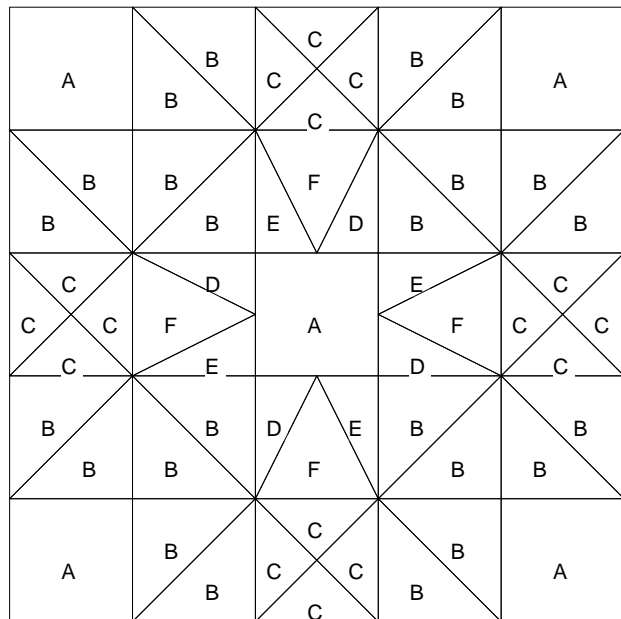

Weather Quilt Block Patterns

January 2007 How-to-Quilt.com Newsletter

Rain or Shine

Rays of Sunlight

Snowball

Snowball 2

Storm Signal

Streak of Lightning

Weathervane
Pinwheel

Weathervane
Variation

Windblown
Square

Windy City

Rain or Shine

Rain or Shine

Pattern for 10.00x10.00 block
Key Block (16/50 actual size)

Rain or Shine

Pattern for 10.00x10.00 block
Key Block (5/20 actual size)

Cutting Diagrams

Patch Count

Rays of Sunlight

Rays of Sunlight

Pattern for 10.00x10.00 block
Key Block (16/50 actual size)

F

D

E

Rays of Sunlight

Pattern for 10.00x10.00 block
Key Block (5/20 actual size)

Cutting Diagrams

Patch Count

Snowball

Snowball

Pattern for 9.00x9.00 block
Key Block (18/50 actual size)