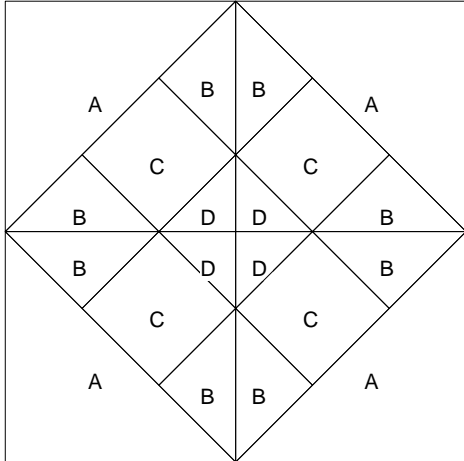

Weathervane
Pinwheel

Weathervane
Variation

Windblown
Square

Windy City

Rain or Shine

Rain or Shine

Pattern for 10.00x10.00 block
Key Block (16/50 actual size)

Rain or Shine

Pattern for 10.00x10.00 block
Key Block (5/20 actual size)

Cutting Diagrams

Patch Count

Rays of Sunlight

Rays of Sunlight

Pattern for 10.00x10.00 block
Key Block (16/50 actual size)

F

D

Snowball

Pattern for 9.00x9.00 block
Key Block (27/100 actual size)

Cutting Diagrams

Patch Count

Snowball

Snowball

Pattern for 12.00x12.00 block
Key Block (27/100 actual size)

Snowball

Pattern for 12.00x12.00 block
Key Block (1/5 actual size)

Cutting Diagrams

Patch Count

Storm Signal

Storm Signal

Pattern for 12.00x12.00 block
Key Block (27/100 actual size)

Storm Signal

Pattern for 12.00x12.00 block
Key Block (1/5 actual size)