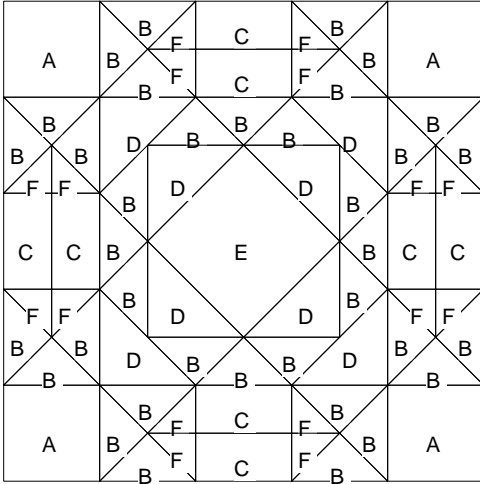

Weather Quilt Block Patterns

January 2007 How-to-Quilt.com Newsletter

Rain or Shine

Rays of Sunlight

Snowball

Snowball 2

Storm Signal

Streak of Lightning

Weathervane
Pinwheel

Weathervane
Variation

Windblown
Square

Windy City

Rain or Shine

Rain or Shine

Pattern for 10.00x10.00 block
Key Block (16/50 actual size)

Rain or Shine

Pattern for 10.00x10.00 block
Key Block (5/20 actual size)

Cutting Diagrams

Patch Count

Rays of Sunlight

Rays of Sunlight

Pattern for 10.00x10.00 block
Key Block (16/50 actual size)

F

D

Pattern for 8.00x8.00 block
Key Block (2/5 actual size)

Windblown Square

Pattern for 8.00x8.00 block
Key Block (31/100 actual size)

Cutting Diagrams

Patch Count

Windy City

Windy City
Pattern for 8.00x8.00 block
Key Block (2/5 actual size)