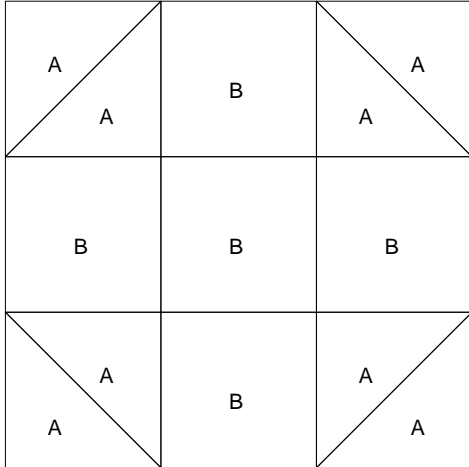

Pattern for 10.00x10.00 block
Key Block (5/20 actual size)

Cutting Diagrams

Patch Count

Rays of Sunlight

Rays of Sunlight

Pattern for 10.00x10.00 block
Key Block (16/50 actual size)

F

D

E

Rays of Sunlight

Pattern for 10.00x10.00 block
Key Block (5/20 actual size)

Cutting Diagrams

Patch Count

Snowball

Snowball

Pattern for 9.00x9.00 block
Key Block (18/50 actual size)

Snowball

Pattern for 9.00x9.00 block
Key Block (27/100 actual size)

Cutting Diagrams

Patch Count

Snowball

Snowball

Pattern for 12.00x12.00 block
Key Block (27/100 actual size)

Snowball

Pattern for 8.00x8.00 block
Key Block (2/5 actual size)

Windblown Square

Pattern for 8.00x8.00 block
Key Block (31/100 actual size)

Cutting Diagrams

Patch Count

Windy City

Windy City
Pattern for 8.00x8.00 block
Key Block (2/5 actual size)