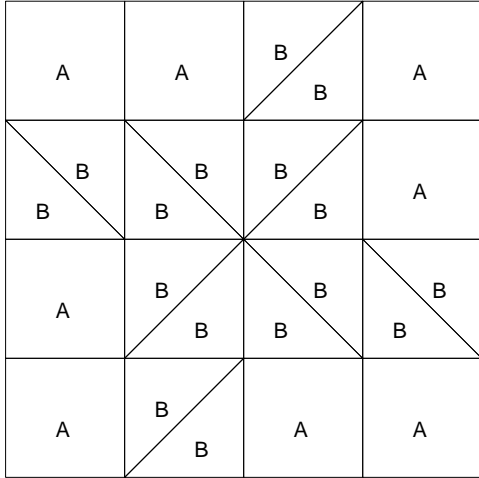

Windy City
Pattern for 8.00x8.00 block
Key Block (31/100 actual size)