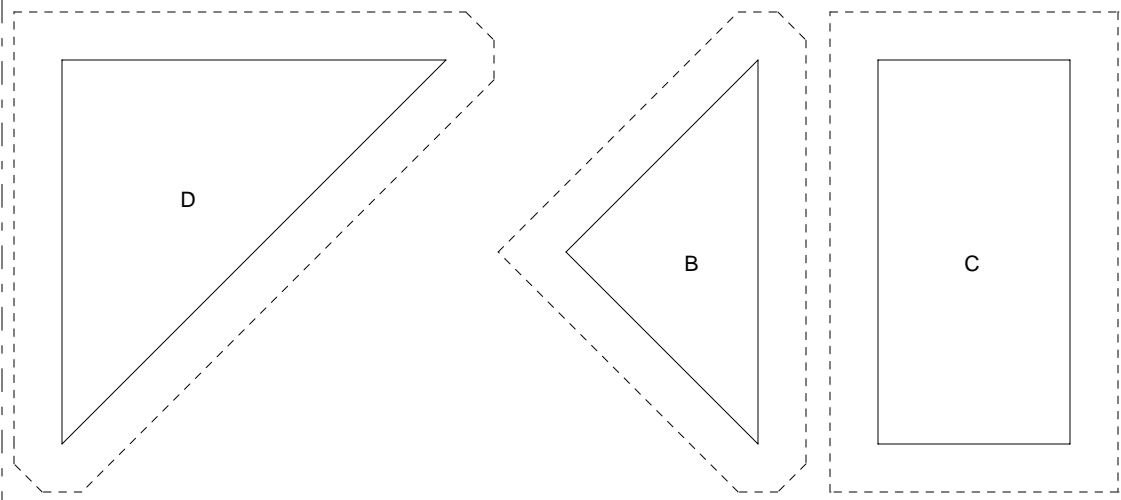

Weathervane
Pinwheel

Weathervane
Variation

Windblown
Square

Windy City

Rain or Shine

Rain or Shine

Pattern for 10.00x10.00 block
Key Block (16/50 actual size)

Rain or Shine

Pattern for 10.00x10.00 block
Key Block (5/20 actual size)

Cutting Diagrams

Patch Count

Rays of Sunlight

Rays of Sunlight

Pattern for 10.00x10.00 block
Key Block (16/50 actual size)

F

D

Weathervane Variation

Pattern for 12.00x12.00 block
Key Block (27/100 actual size)

Weathervane Variation

Pattern for 12.00x12.00 block
Key Block (1/5 actual size)

Cutting Diagrams

Windblown Square

Windblown Square

Pattern for 8.00x8.00 block
Key Block (2/5 actual size)

Windblown Square

Pattern for 8.00x8.00 block
Key Block (31/100 actual size)

Cutting Diagrams

Patch Count

Windy City

Windy City
Pattern for 8.00x8.00 block
Key Block (2/5 actual size)