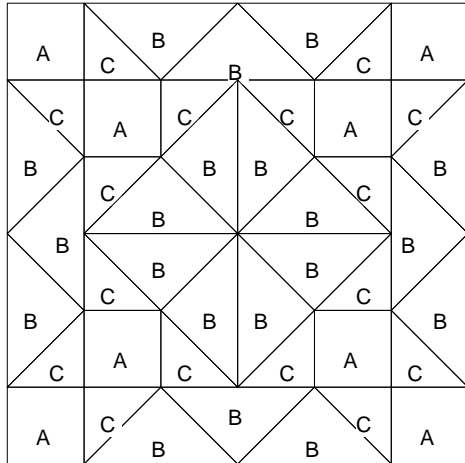

Pattern for 10.00x10.00 block
Key Block (5/20 actual size)

Cutting Diagrams

Patch Count

Rays of Sunlight

Rays of Sunlight

Pattern for 10.00x10.00 block
Key Block (16/50 actual size)

F

D

E

Rays of Sunlight

Pattern for 10.00x10.00 block
Key Block (5/20 actual size)

Cutting Diagrams

Patch Count

Snowball

Snowball

Pattern for 9.00x9.00 block
Key Block (18/50 actual size)

Weathervane Variation

Pattern for 12.00x12.00 block
Key Block (27/100 actual size)

Weathervane Variation

Pattern for 12.00x12.00 block
Key Block (1/5 actual size)

Cutting Diagrams

Windblown Square

Windblown Square

Pattern for 8.00x8.00 block
Key Block (2/5 actual size)

Windblown Square

Pattern for 8.00x8.00 block
Key Block (31/100 actual size)

Cutting Diagrams

Patch Count

Windy City

Windy City
Pattern for 8.00x8.00 block
Key Block (2/5 actual size)