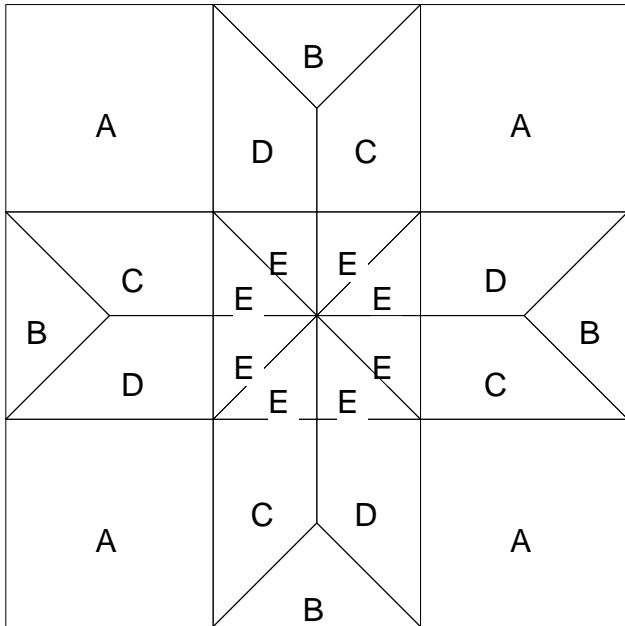

Two Colors

Two Colors

Pattern for 9.00x9.00 block
Key Block (18/50 actual size)

Two Colors

Pattern for 9.00x9.00 block
Key Block (27/100 actual size)

Cutting Diagrams