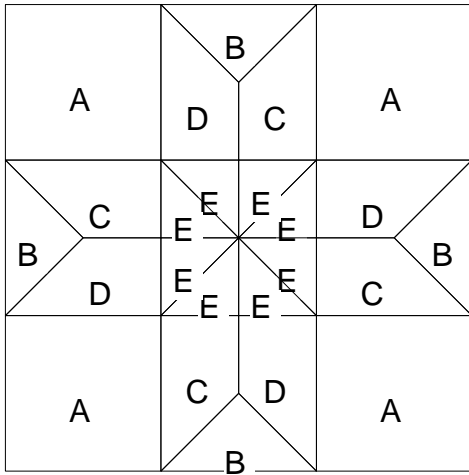

Two Colors

Two Colors

Pattern for 9.00x9.00 block
Key Block (18/50 actual size)

Two Colors

Pattern for 9.00x9.00 block
Key Block (27/100 actual size)

Cutting Diagrams