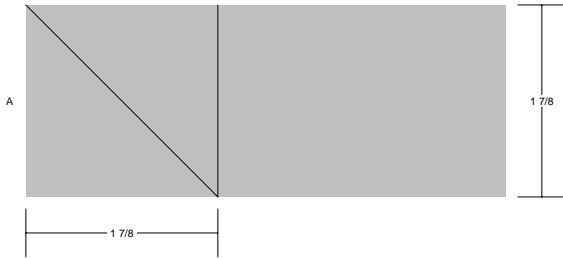

Cutting Diagrams

Patch Count