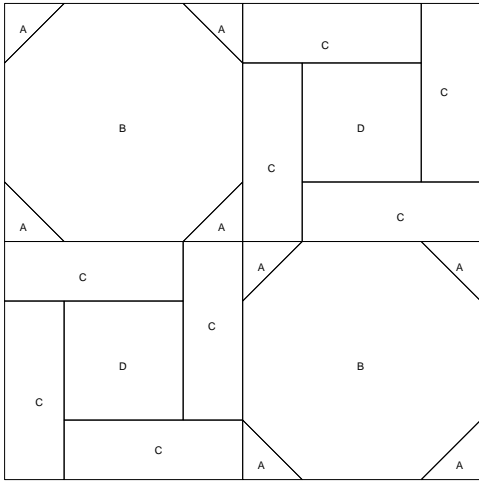

Cutting Diagrams

Patch Count

Twisted Patchwork
Plaited Block
Ribbon Twist
Twisted Rope