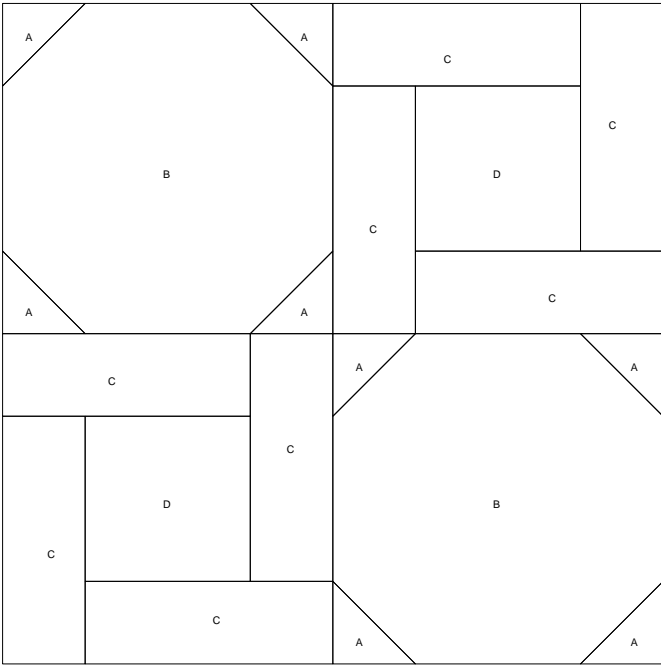

Twisted Patchwork
Plaited Block
Ribbon Twist
Twisted Rope