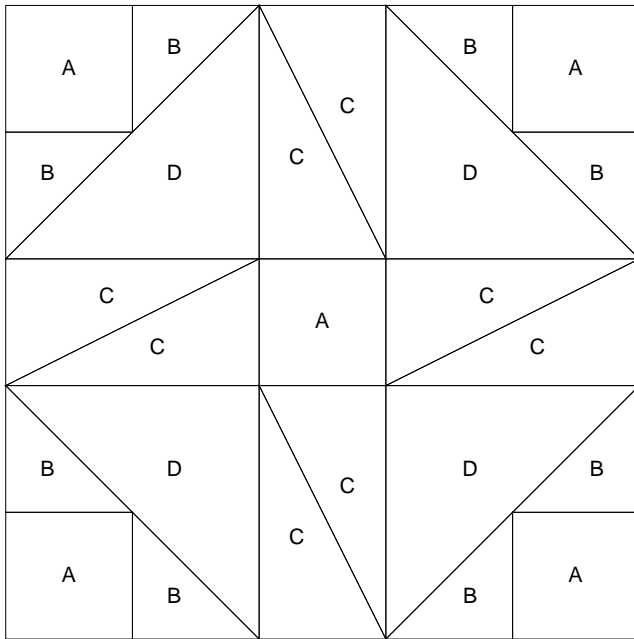

**Twist and Turn
Follow the Leader**

Twist and Turn

Key Block (33/100 actual size)

Twist and Turn

Key Block (5/20 actual size)

Cutting Diagrams

4 patches