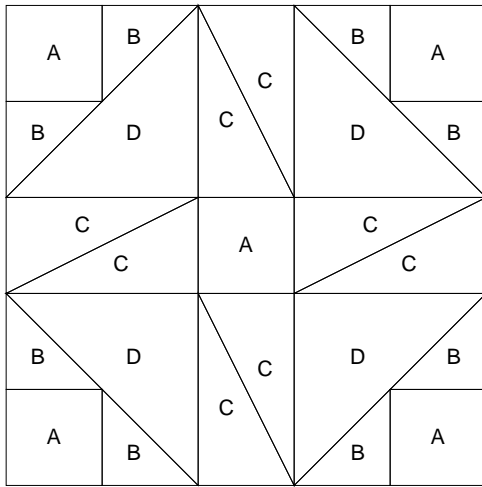

**Twist and Turn
Follow the Leader**

Twist and Turn

Key Block (33/100 actual size)

Twist and Turn

Key Block (5/20 actual size)

Cutting Diagrams

4 patches