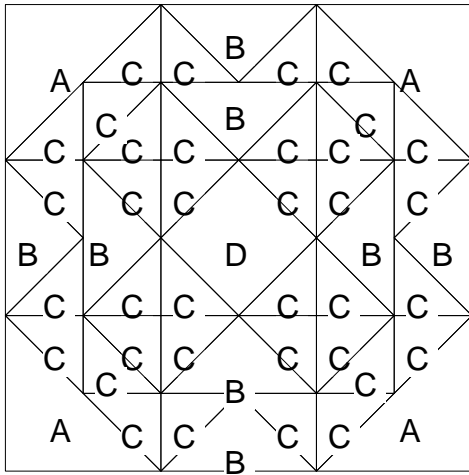

Treasure Box

Treasure Box

Pattern for 9.00x9.00 block
Key Block (18/50 actual size)

Treasure Box

Pattern for 9.00x9.00 block
Key Block (27/100 actual size)

Cutting Diagrams

D

1 patch