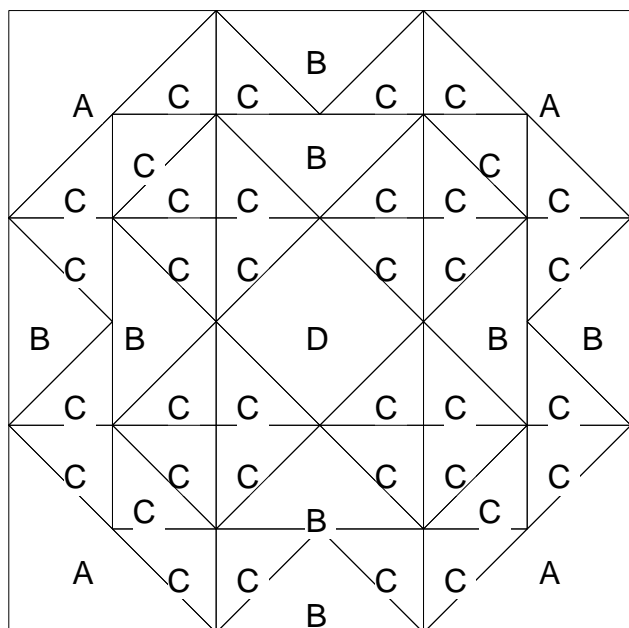

Treasure Box

Treasure Box

Pattern for 9.00x9.00 block
Key Block (18/50 actual size)

Treasure Box

Pattern for 9.00x9.00 block
Key Block (27/100 actual size)

Cutting Diagrams

D

1 patch