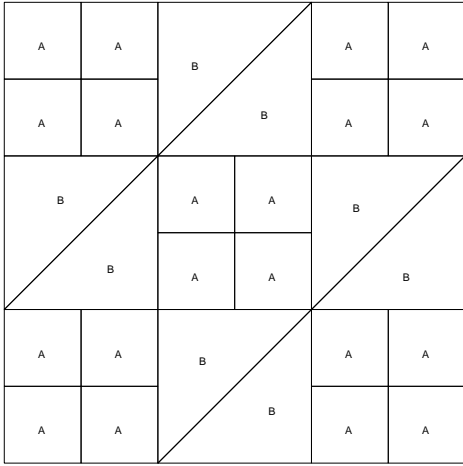

Road to Arkansas
Pattern for 12.00x12.00 block
Key Block (1/5 actual size)