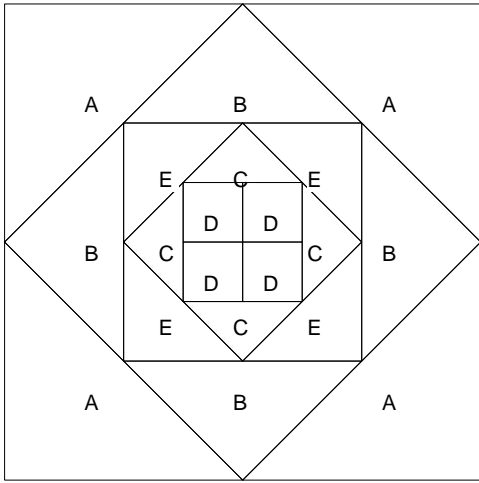

Snail's Trail

Pattern for 8.00x8.00 block
Key Block (31/100 actual size)