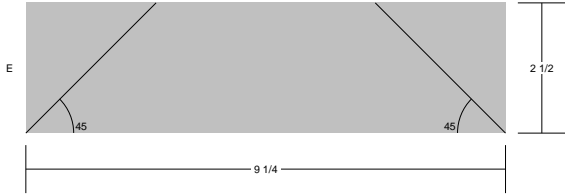

# Sailboat Block

**Sailboat Block**  
 Pattern for 12.00x12.00 block  
 Key Block (1/5 actual size)

**Cutting Diagrams**

**Patch Count**

Sailboat Block  
Pattern for 12.00x12.00 block  
Key Block (29/100 actual size)