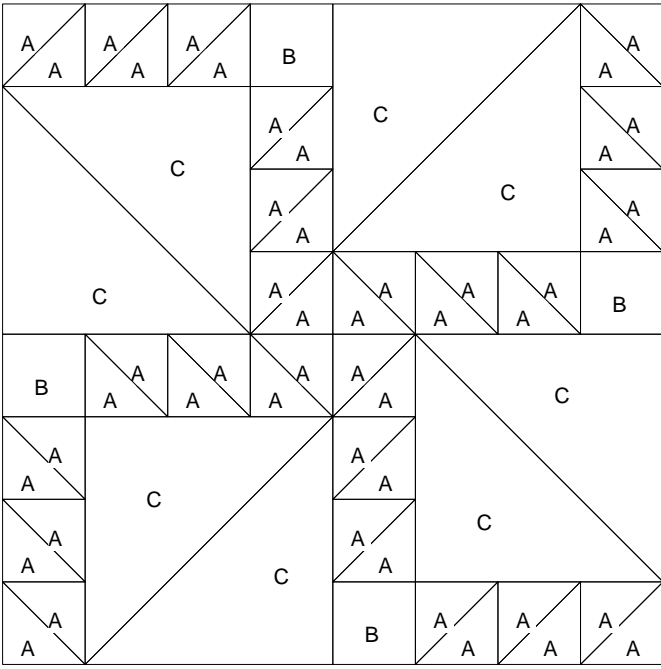

Indian Trail

Pattern for 8.00x8.00 block
Key Block (43/100 actual size)