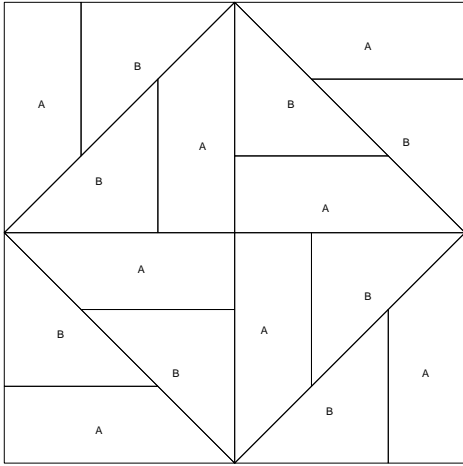

Turnabout Variation
Pattern for 12.00x12.00 block
Key Block (1/5 actual size)