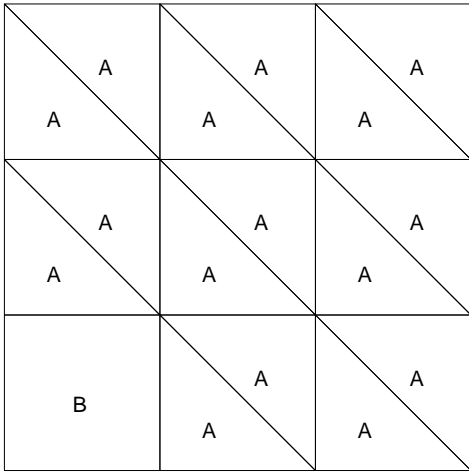

Sailboat

Pattern for 9.00x9.00 block
Key Block (27/100 actual size)