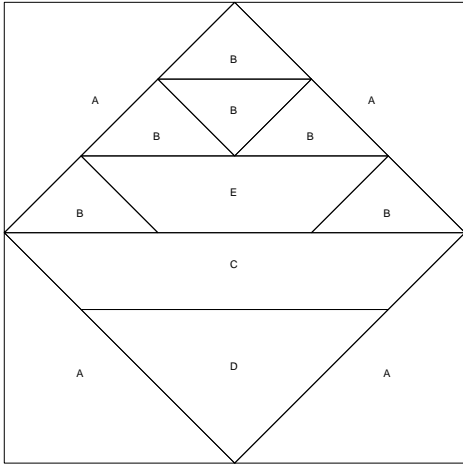

Cutting Diagrams

Patch Count