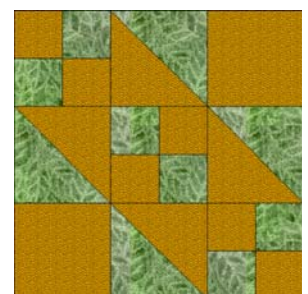

## February 2007 How-to-Quilt Newsletter

Broken Wheel

Indian Trail

Lindy's Plane

Lost Ships

Road to  
Arkansas

Rocky Road to  
California

Sailboat Block

# Snail's Trail

Pattern for 8.00x8.00 block  
Key Block (31/100 actual size)

# Snail's Trail

Pattern for 8.00x8.00 block  
Key Block (43/100 actual size)

# Turnabout Variation

**Turnabout Variation**  
 Pattern for 12.00x12.00 block  
 Key Block (1/5 actual size)

Cutting Diagrams

Patch Count

Turnabout Variation  
Pattern for 12.00x12.00 block  
Key Block (29/100 actual size)