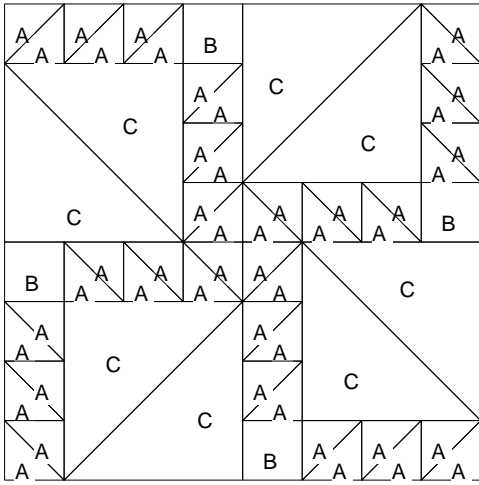

Indian Trail

Pattern for 8.00x8.00 block
Key Block (31/100 actual size)