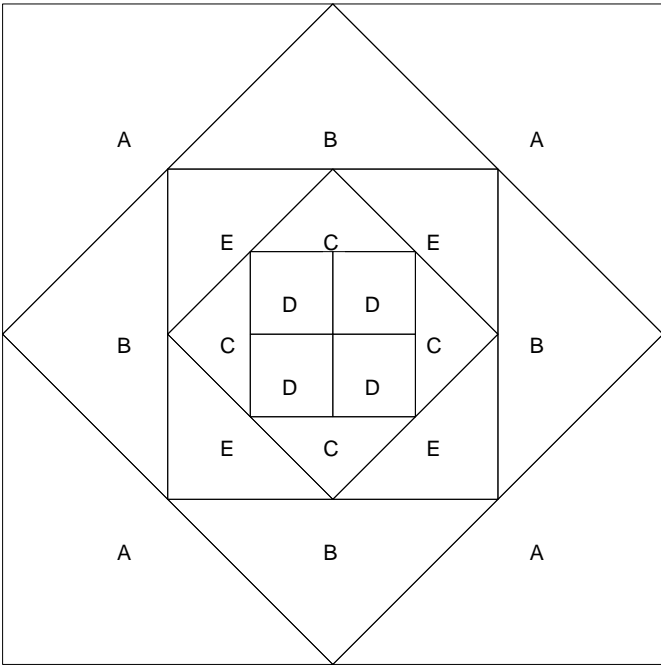

Snail's Trail

Pattern for 8.00x8.00 block
Key Block (43/100 actual size)