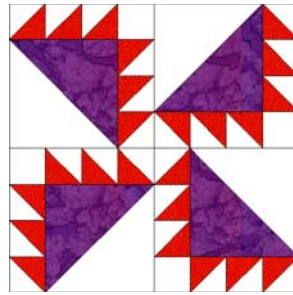

Indian Trail