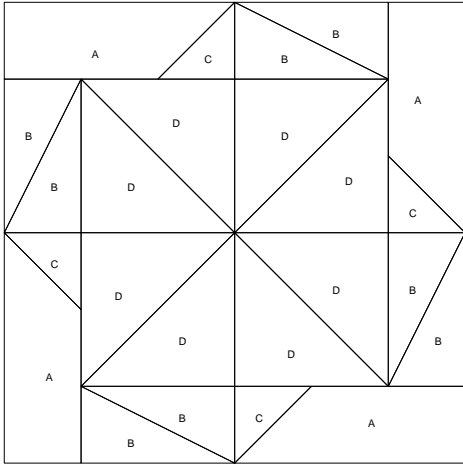

Cutting Diagrams

Patch Count