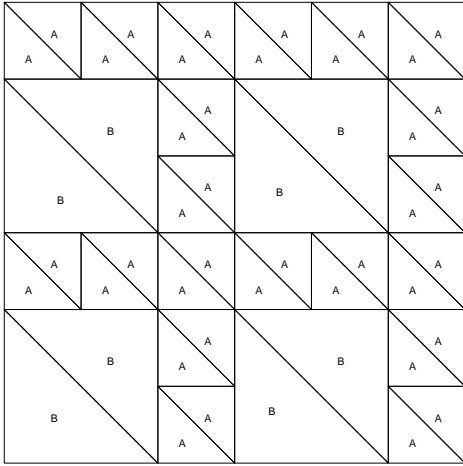

Lost Ships
Pattern for 12.00x12.00 block
Key Block (1/5 actual size)