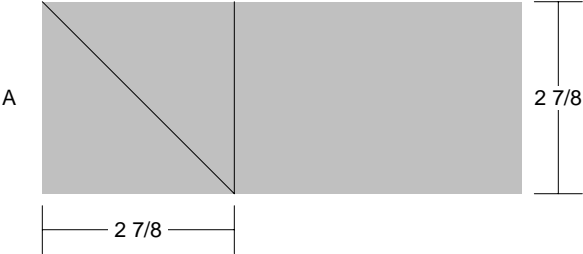

Toad in the Puddle

Toad in the Puddle

Pattern for 8.00x8.00 block
Key Block (21/50 actual size)

Toad in the Puddle

Pattern for 8.00x8.00 block
Key Block (31/100 actual size)

Cutting Diagrams

Patch Count

D