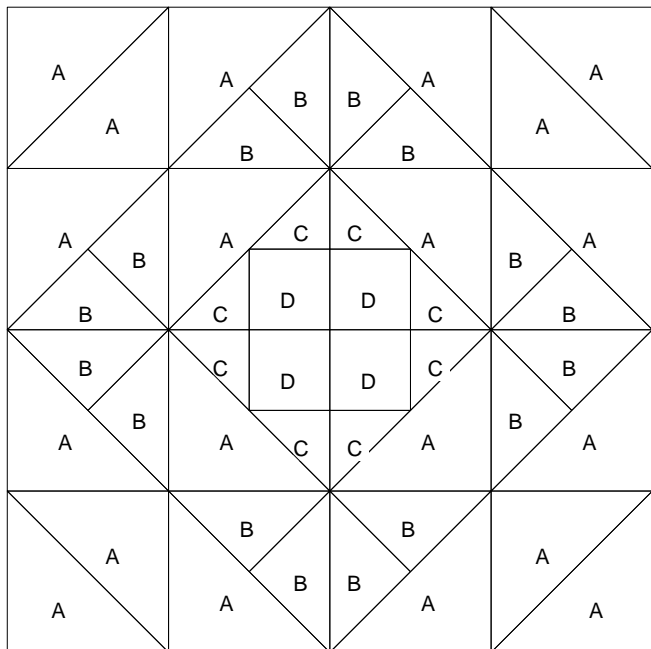

Toad in the Puddle

Toad in the Puddle

Pattern for 8.00x8.00 block
Key Block (21/50 actual size)

Toad in the Puddle

Pattern for 8.00x8.00 block
Key Block (31/100 actual size)

Cutting Diagrams

Patch Count

D

4 patches

Toad in the Puddle