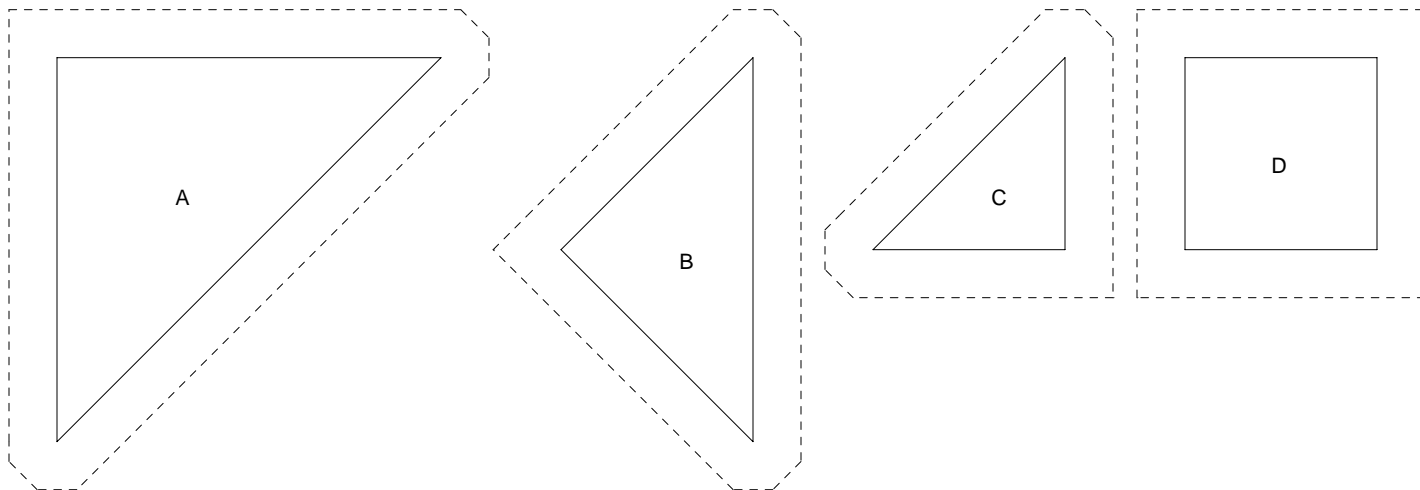

Toad in the Puddle

Toad in the Puddle

Pattern for 8.00x8.00 block
Key Block (21/50 actual size)

Toad in the Puddle

Pattern for 8.00x8.00 block
Key Block (31/100 actual size)

Cutting Diagrams

Patch Count

D