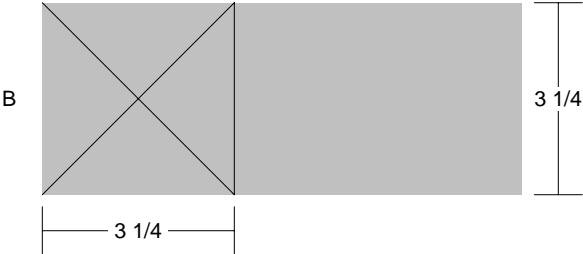

Toad in the Puddle

Toad in the Puddle

Pattern for 8.00x8.00 block
Key Block (21/50 actual size)

Toad in the Puddle

Pattern for 8.00x8.00 block
Key Block (31/100 actual size)

Cutting Diagrams

Patch Count

D