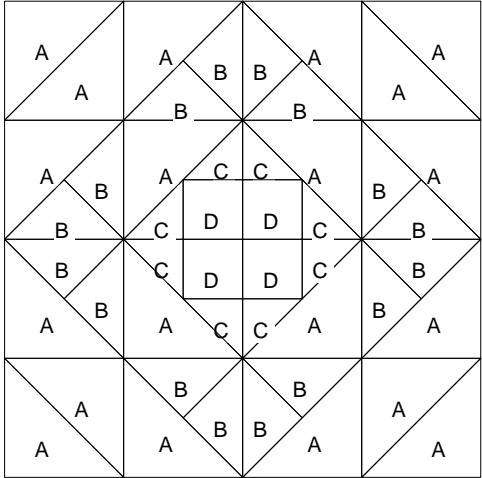

Toad in the Puddle

Toad in the Puddle

Pattern for 8.00x8.00 block
Key Block (21/50 actual size)

Toad in the Puddle

Pattern for 8.00x8.00 block
Key Block (31/100 actual size)

Cutting Diagrams

Patch Count

D

4 patches

Toad in the Puddle