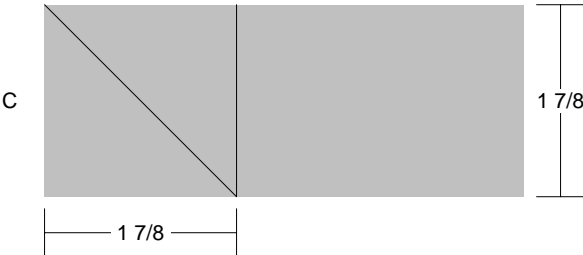

Toad in the Puddle

Toad in the Puddle

Pattern for 8.00x8.00 block
Key Block (21/50 actual size)

Toad in the Puddle

Pattern for 8.00x8.00 block
Key Block (31/100 actual size)

Cutting Diagrams

Patch Count

D