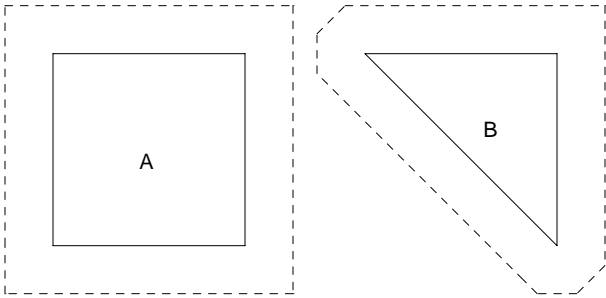

The Crowfoot

The Crowfoot

Pattern for 8.00x8.00 block
Key Block (21/50 actual size)

The Crowfoot

Pattern for 8.00x8.00 block
Key Block (31/100 actual size)

Cutting Diagrams

Patch Count

The Crowfoot