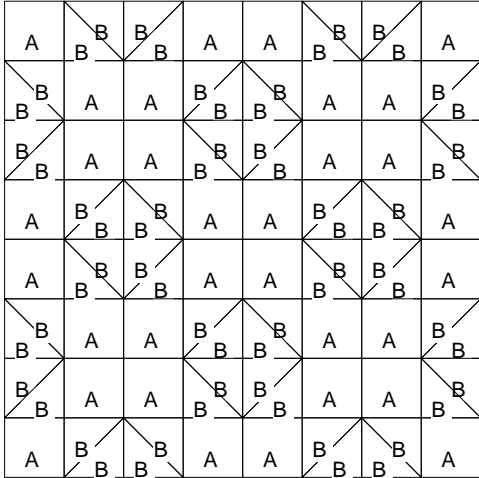

The Crowfoot

The Crowfoot

Pattern for 8.00x8.00 block
Key Block (21/50 actual size)

The Crowfoot

Pattern for 8.00x8.00 block
Key Block (31/100 actual size)

Cutting Diagrams

Patch Count

The Crowfoot