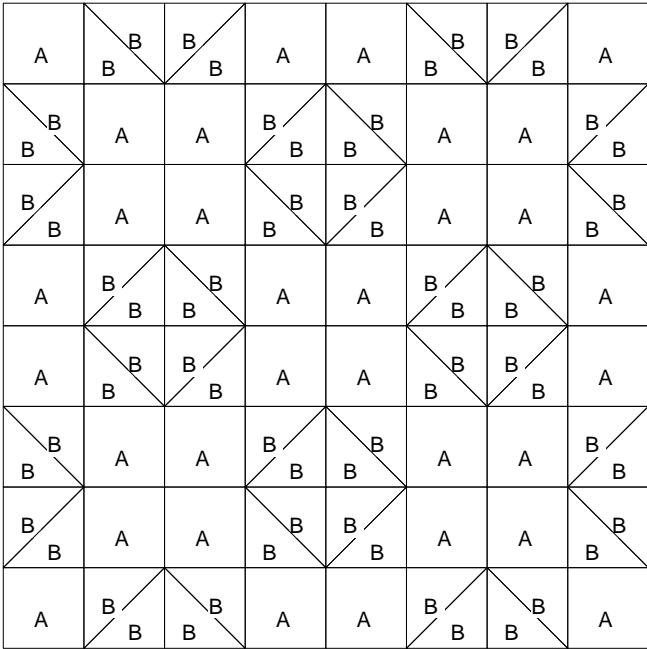

The Crowfoot

The Crowfoot

Pattern for 8.00x8.00 block
Key Block (21/50 actual size)

The Crowfoot

Pattern for 8.00x8.00 block
Key Block (31/100 actual size)

Cutting Diagrams

Patch Count

The Crowfoot