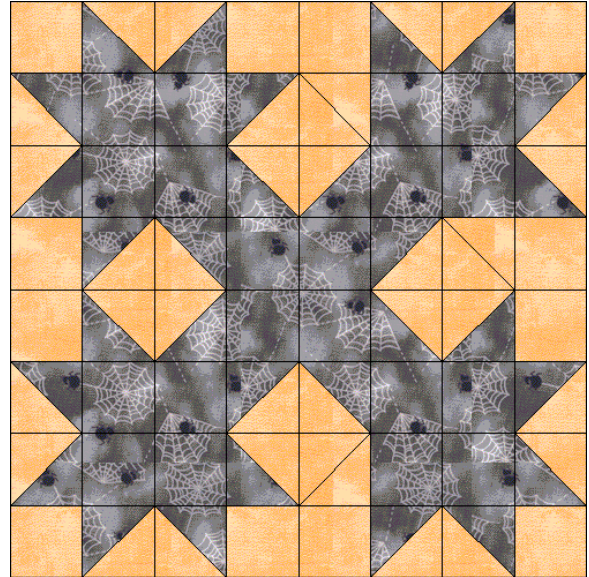

The Crowfoot

The Crowfoot

Pattern for 8.00x8.00 block
Key Block (21/50 actual size)

The Crowfoot

Pattern for 8.00x8.00 block
Key Block (31/100 actual size)

Cutting Diagrams

Patch Count

The Crowfoot