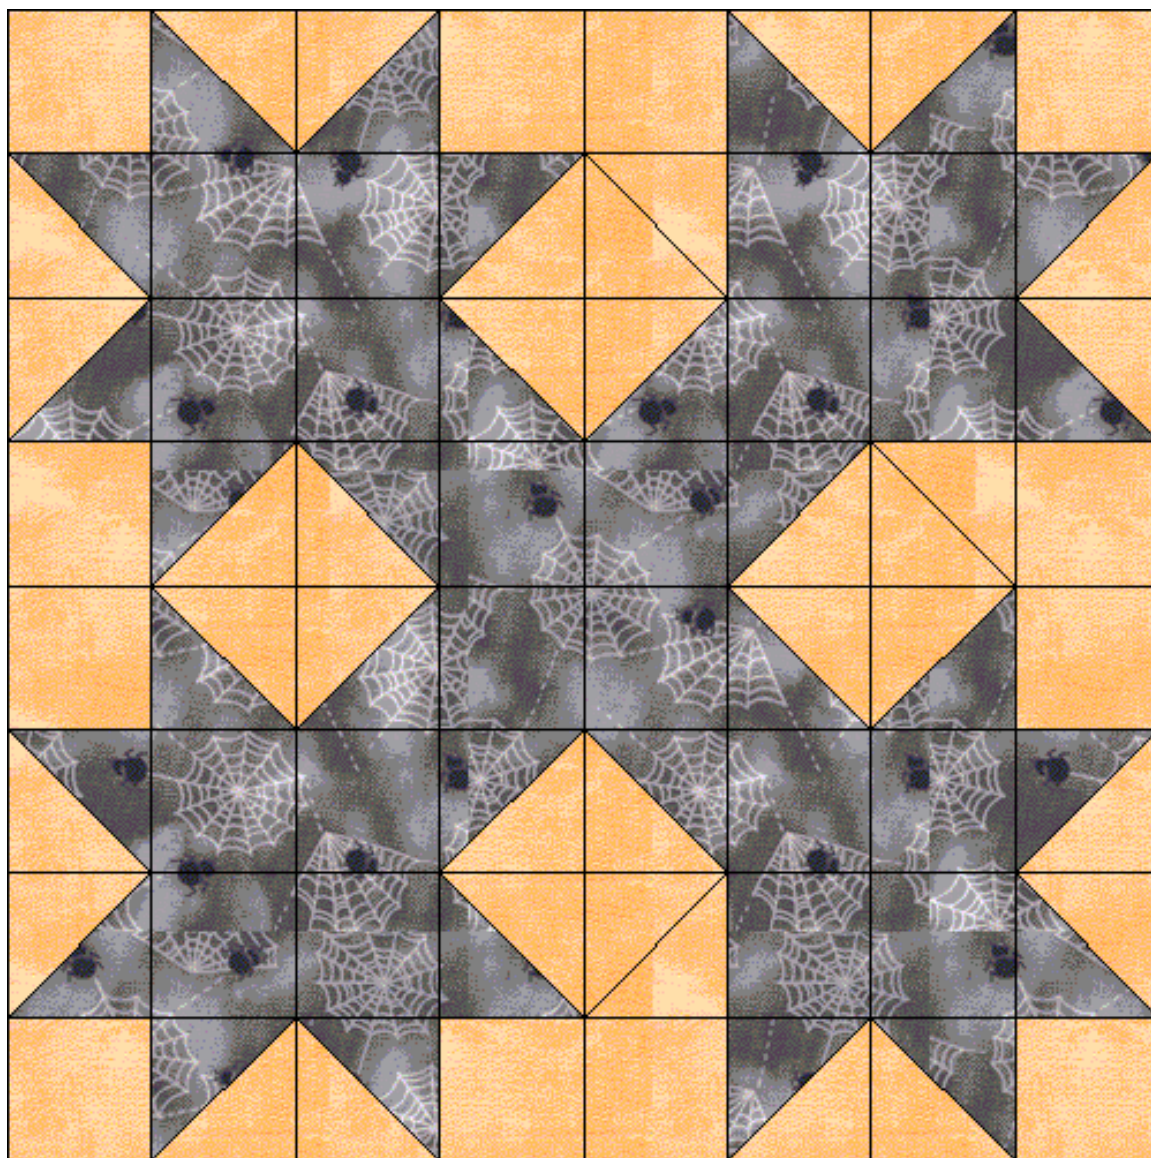

The Crowfoot

The Crowfoot

Pattern for 8.00x8.00 block
Key Block (21/50 actual size)

The Crowfoot

Pattern for 8.00x8.00 block
Key Block (31/100 actual size)

Cutting Diagrams

Patch Count

The Crowfoot