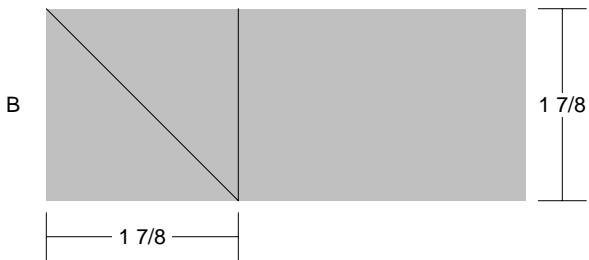

The Crowfoot

The Crowfoot

Pattern for 8.00x8.00 block
Key Block (21/50 actual size)

The Crowfoot

Pattern for 8.00x8.00 block
Key Block (31/100 actual size)

Cutting Diagrams

Patch Count

The Crowfoot