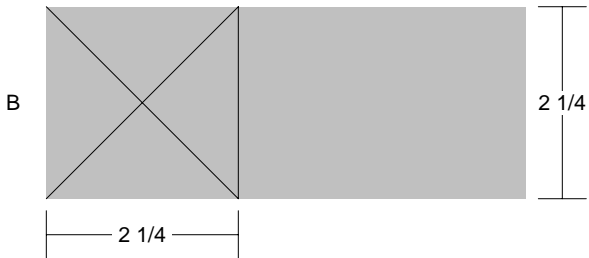

Patch Count