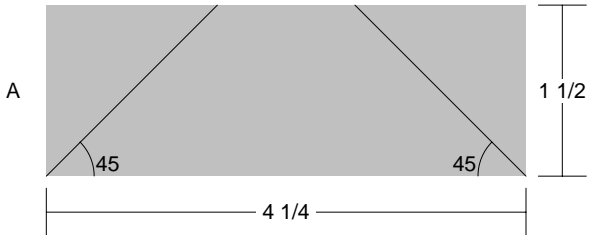

# The Bat

Pattern for 6.00x6.00 block  
Key Block (28/50 actual size)

# The Bat

Pattern for 6.00x6.00 block  
Key Block (41/100 actual size)

## Cutting Diagrams