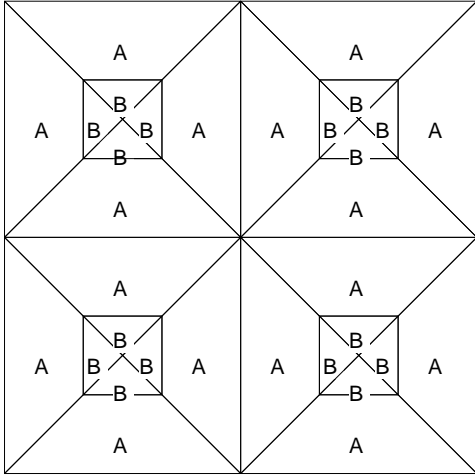

# The Bat

# The Bat

Pattern for 6.00x6.00 block  
Key Block (28/50 actual size)

# The Bat

Pattern for 6.00x6.00 block  
Key Block (41/100 actual size)

## Cutting Diagrams