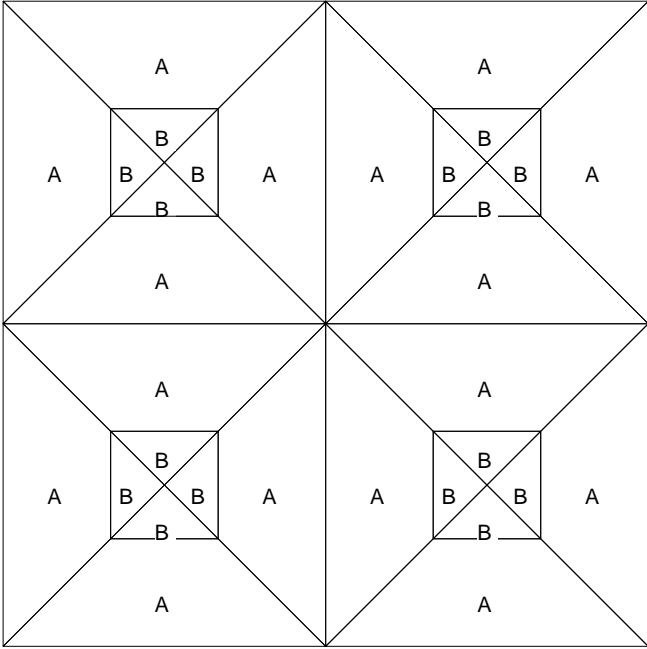

# The Bat

# The Bat

Pattern for 6.00x6.00 block  
Key Block (28/50 actual size)

# The Bat

Pattern for 6.00x6.00 block  
Key Block (41/100 actual size)

## Cutting Diagrams