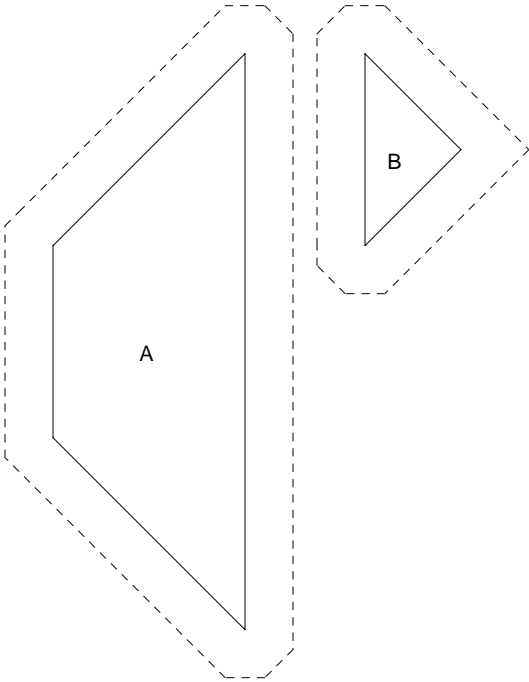

# The Bat

# The Bat

Pattern for 6.00x6.00 block  
Key Block (28/50 actual size)

# The Bat

Pattern for 6.00x6.00 block  
Key Block (41/100 actual size)

## Cutting Diagrams