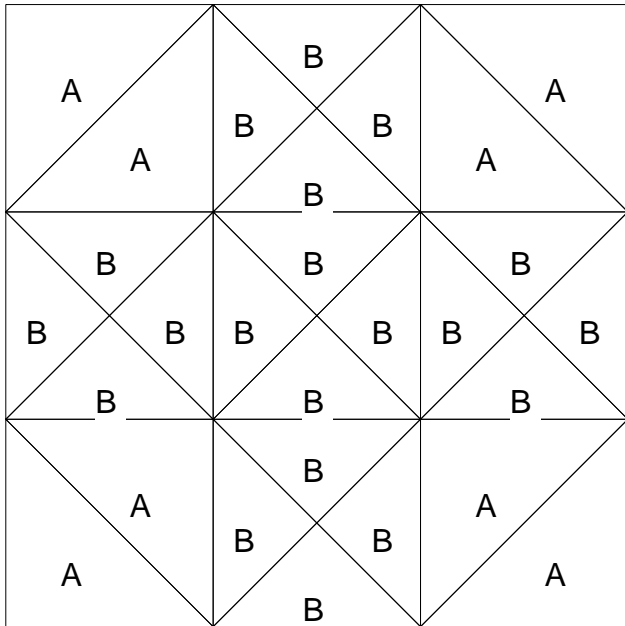

Swamp Patch

Swamp Patch

Pattern for 9.00x9.00 block
Key Block (18/50 actual size)

Swamp Patch

Pattern for 9.00x9.00 block
Key Block (27/100 actual size)

Cutting Diagrams

Patch Count