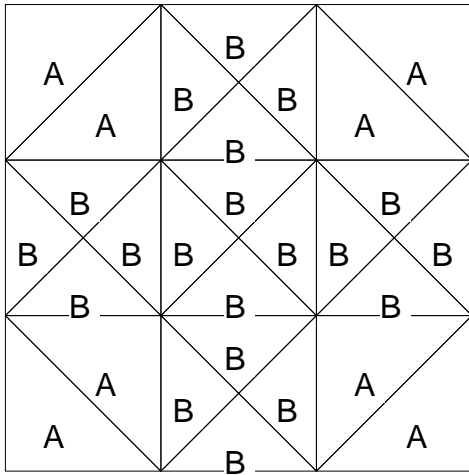

Swamp Patch

Swamp Patch

Pattern for 9.00x9.00 block
Key Block (18/50 actual size)

Swamp Patch

Pattern for 9.00x9.00 block
Key Block (27/100 actual size)

Cutting Diagrams

Patch Count