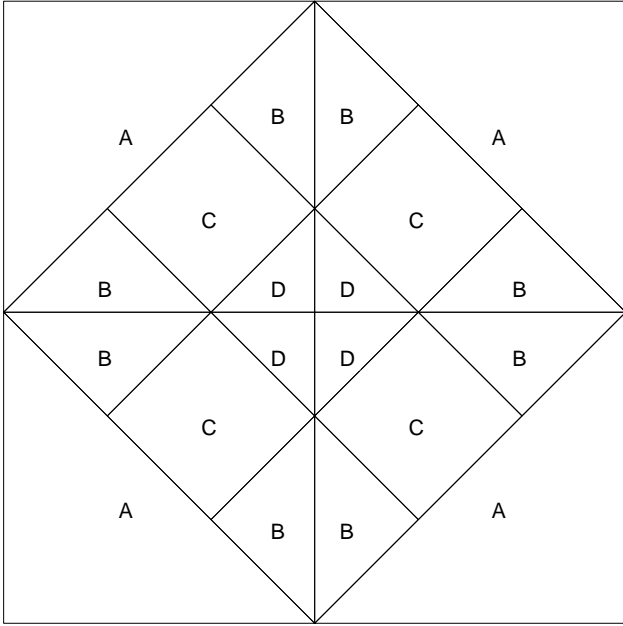

Storm Signal

Storm Signal

Pattern for 12.00x12.00 block
Key Block (27/100 actual size)

Storm Signal

Pattern for 12.00x12.00 block
Key Block (1/5 actual size)

Cutting Diagrams

Patch Count

2 patches

2 patches