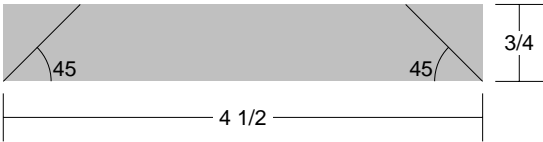

Stained Glass Heart

Stained Glass Heart 2

Pattern for 7.00x7.00 block
Key Block (23/50 actual size)

Stained Glass Heart

Pattern for 7.00x7.00 block
Key Block (7/20 actual size)

Cutting Diagrams

Patch Count

J
K
L
M
N
O