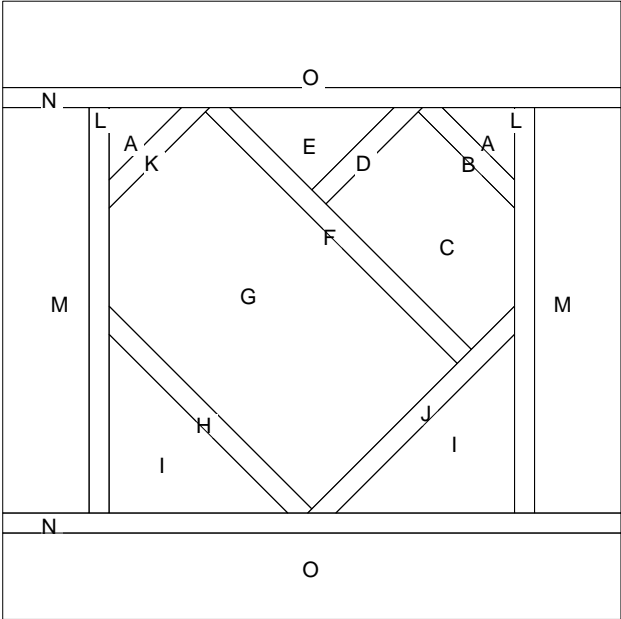

Stained Glass Heart

Stained Glass Heart 2

Pattern for 7.00x7.00 block
Key Block (23/50 actual size)

Stained Glass Heart

Pattern for 7.00x7.00 block
Key Block (7/20 actual size)

Cutting Diagrams

Patch Count

J
K
L
M
N
O

 1 patch

 1 patch

 2 patches

 2 patches

 2 patches

 2 patches

Stained Glass Heart