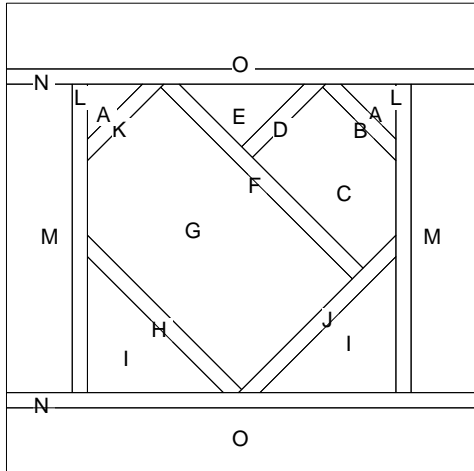

Stained Glass Heart

Stained Glass Heart 2

Pattern for 7.00x7.00 block
Key Block (23/50 actual size)

Stained Glass Heart

Pattern for 7.00x7.00 block
Key Block (7/20 actual size)

Cutting Diagrams

Patch Count

J
K
L
M
N
O

 1 patch

 1 patch

 2 patches

 2 patches

 2 patches

 2 patches

Stained Glass Heart