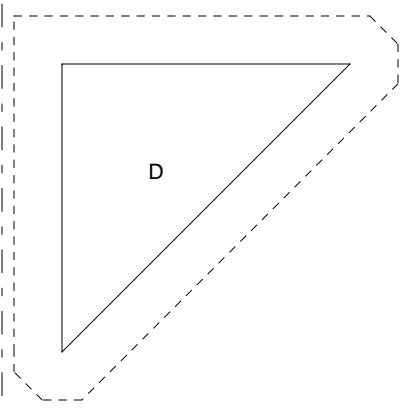

Spring Star

Spring Star

Pattern for 9.00x9.00 block
Key Block (18/50 actual size)

Spring Star

Pattern for 9.00x9.00 block
Key Block (27/100 actual size)

Cutting Diagrams

 12 patches

 6 patches

 6 patches

Spring Star