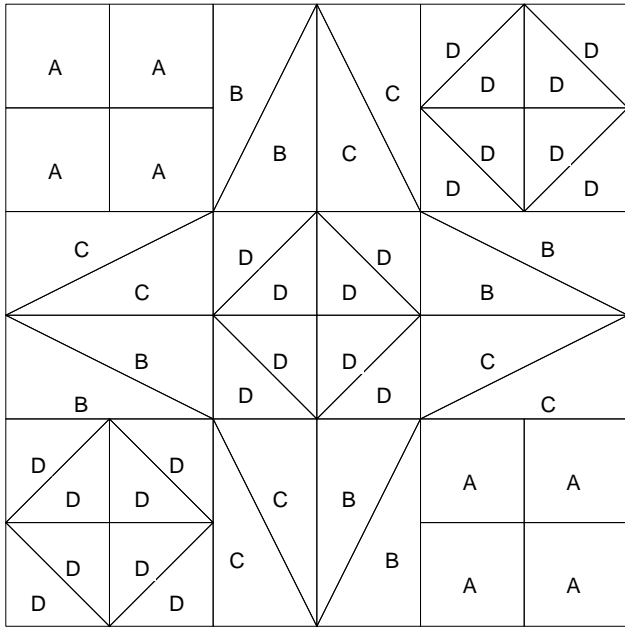

Spring Star

Spring Star

Pattern for 9.00x9.00 block
Key Block (18/50 actual size)

Spring Star

Pattern for 9.00x9.00 block
Key Block (27/100 actual size)

Cutting Diagrams

 12 patches

 6 patches

 6 patches

Spring Star