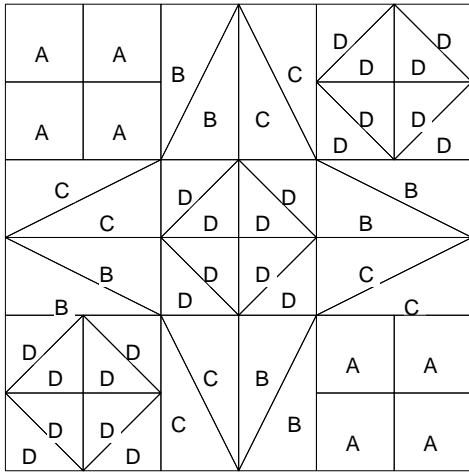

Spring Star

Spring Star

Pattern for 9.00x9.00 block
Key Block (18/50 actual size)

Spring Star

Pattern for 9.00x9.00 block
Key Block (27/100 actual size)

Cutting Diagrams

 12 patches

 6 patches

 6 patches

Spring Star