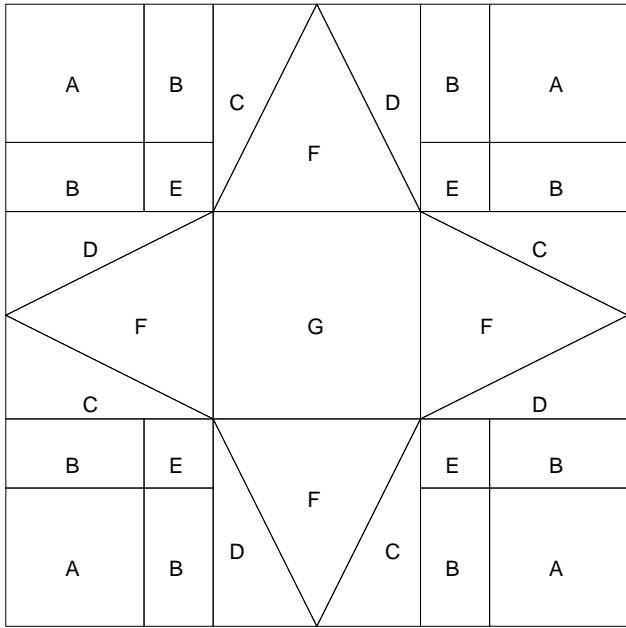

Spring Fancy

Spring Fancy

Pattern for 9.00x9.00 block
Key Block (18/50 actual size)

Spring Fancy

Pattern for 9.00x9.00 block
Key Block (27/100 actual size)

Cutting Diagrams

Spring Fancy

Spring Fancy Unit: E

Spring Fancy Unit: F

Spring Fancy Unit: B

Spring Fancy Unit: G

Spring Fancy Unit: A