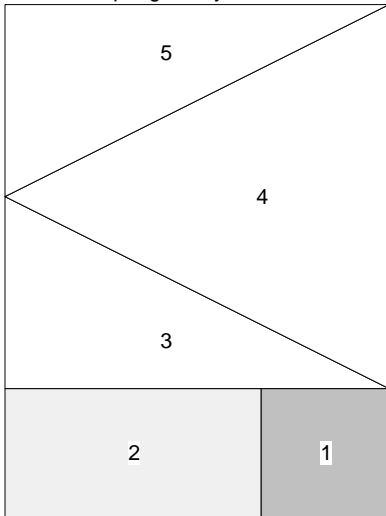

Spring Fancy Unit: B