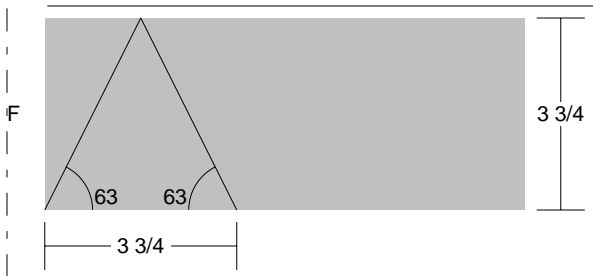

Spring Fancy

Spring Fancy

Pattern for 9.00x9.00 block
Key Block (18/50 actual size)

Spring Fancy

Pattern for 9.00x9.00 block
Key Block (27/100 actual size)

Cutting Diagrams

Spring Fancy

Spring Fancy Unit: E