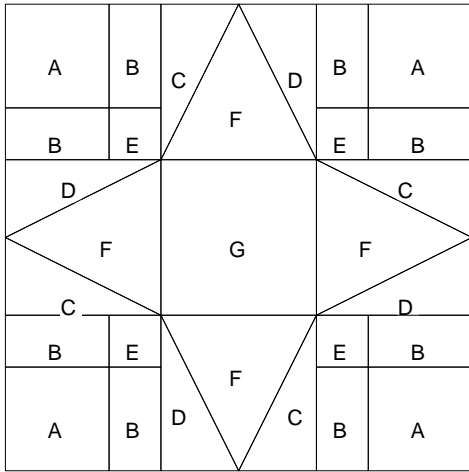

Spring Fancy

Spring Fancy

Pattern for 9.00x9.00 block
Key Block (18/50 actual size)

Spring Fancy

Pattern for 9.00x9.00 block
Key Block (27/100 actual size)

Cutting Diagrams

Spring Fancy

Spring Fancy Unit: E

Spring Fancy Unit: F

Spring Fancy Unit: B

Spring Fancy Unit: G

Spring Fancy Unit: A