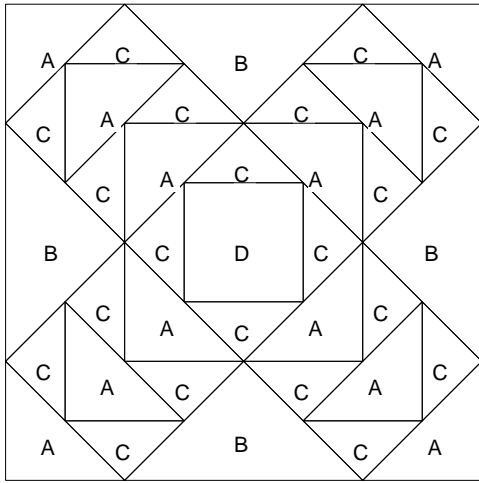

Spring Beauty  
Rambler  
Blossom Time  
I Excel  
IXL  
Old Maid's Ramble (2 colors)

Spring Beauty  
Rambler  
Blossom Time  
I Excel  
IXL  
Old Maid's Ramble (2 colors)

# Spring Beauty

Pattern for 8.00x8.00 block  
Key Block (31/100 actual size)

## Cutting Diagrams

D

1 patch

Spring Beauty

Rambler

Blossom Time

I Excel

IXL

Old Maid's Ramble (2 colors)

**Spring Beauty**  
Pattern for 8.00x8.00 block  
Key Block (2/5 actual size)

D