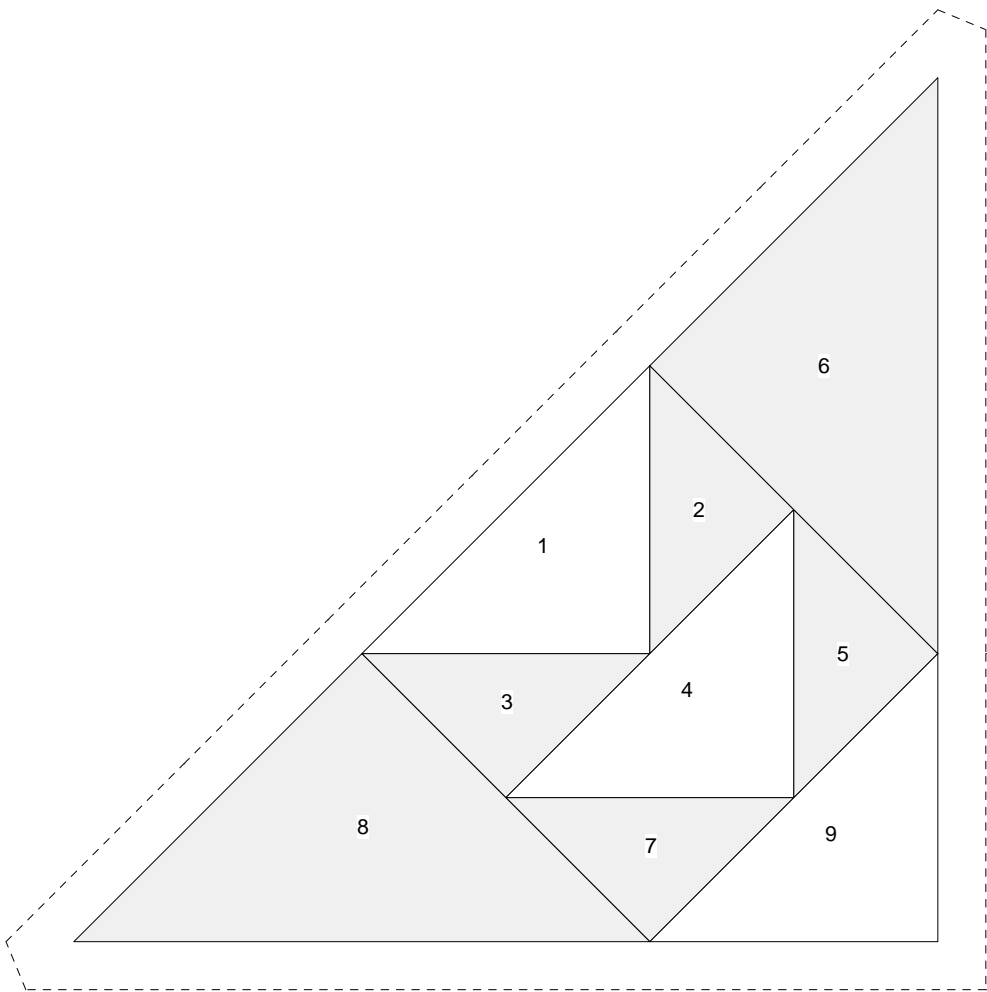

Spring Beauty  
Rambler  
Blossom Time  
I Excel  
IXL  
Old Maid's Ramble (2 colors)

Spring Beauty  
Rambler  
Blossom Time  
I Excel  
IXL  
Old Maid's Ramble (2 colors)

# Spring Beauty

Pattern for 8.00x8.00 block  
Key Block (31/100 actual size)

## Cutting Diagrams

D

1 patch

Spring Beauty

Rambler

Blossom Time

I Excel

IXL

Old Maid's Ramble (2 colors)

**Spring Beauty**  
Pattern for 8.00x8.00 block  
Key Block (2/5 actual size)

D