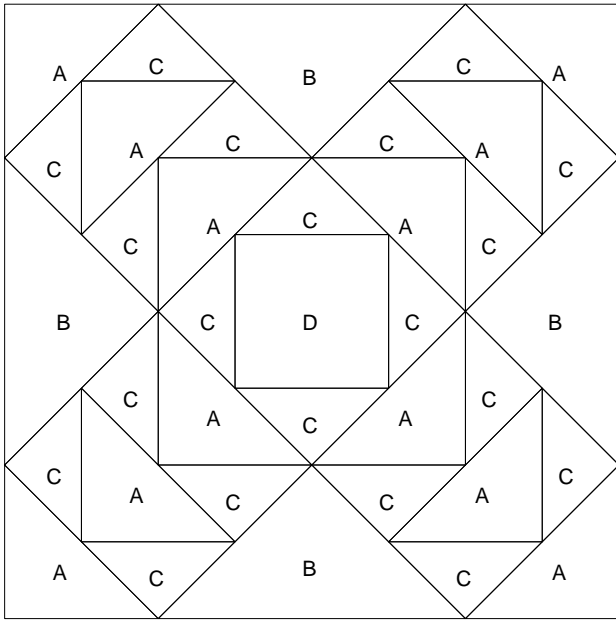

# Spring Beauty

Pattern for 8.00x8.00 block  
Key Block (31/100 actual size)

## Cutting Diagrams

D

1 patch

Spring Beauty

Rambler

Blossom Time

I Excel

IXL

Old Maid's Ramble (2 colors)

**Spring Beauty**  
Pattern for 8.00x8.00 block  
Key Block (2/5 actual size)

D