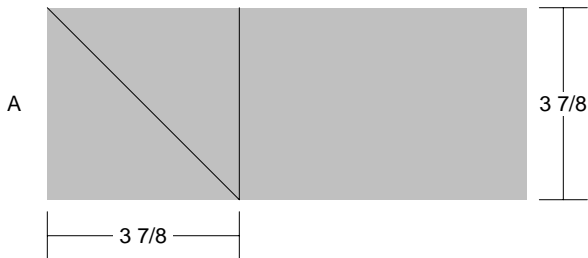

Spider's Den

Spider's Den

Pattern for 15.00x15.00 block
Key Block (11/50 actual size)

Spider's Den

Pattern for 15.00x15.00 block
Key Block (8/50 actual size)

Cutting Diagrams

D

8 patches