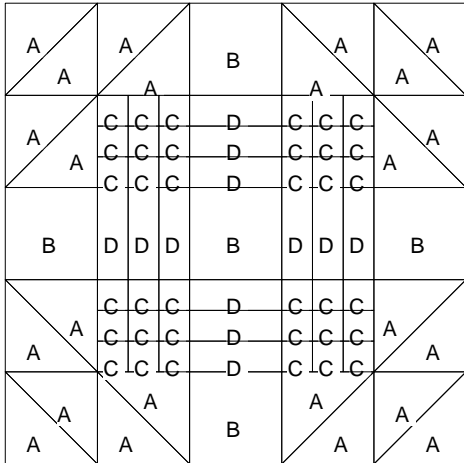

Spider's Den

Spider's Den

Pattern for 15.00x15.00 block
Key Block (11/50 actual size)

Spider's Den

Pattern for 15.00x15.00 block
Key Block (8/50 actual size)

Cutting Diagrams

D

8 patches

4 patches