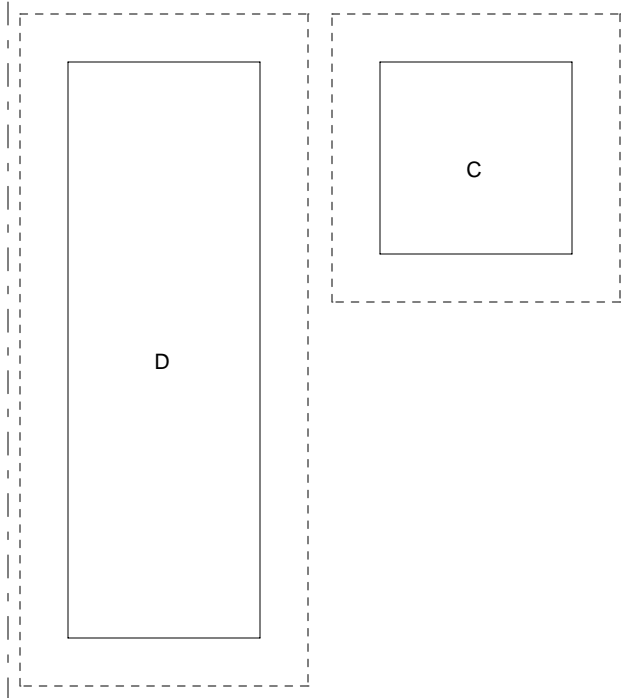

Spider's Den

Spider's Den

Pattern for 15.00x15.00 block
Key Block (11/50 actual size)

Spider's Den

Pattern for 15.00x15.00 block
Key Block (8/50 actual size)

Cutting Diagrams

D

8 patches

4 patches