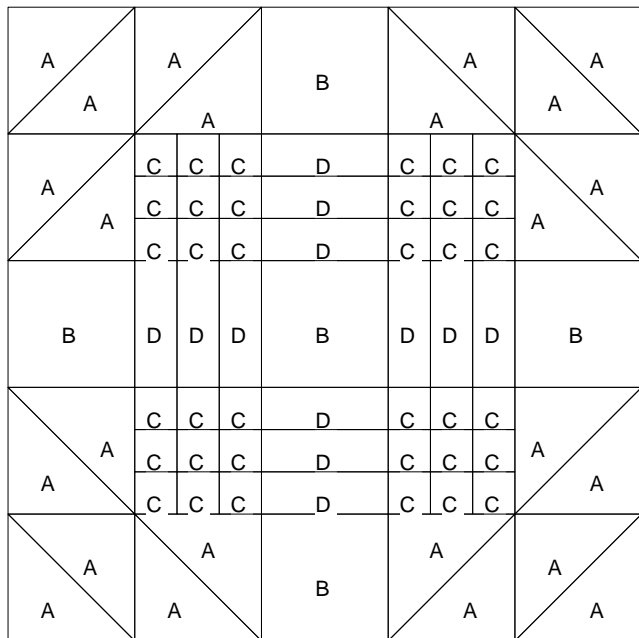

Spider's Den

Spider's Den

Pattern for 15.00x15.00 block
Key Block (11/50 actual size)

Spider's Den

Pattern for 15.00x15.00 block
Key Block (8/50 actual size)

Cutting Diagrams

D

8 patches

4 patches