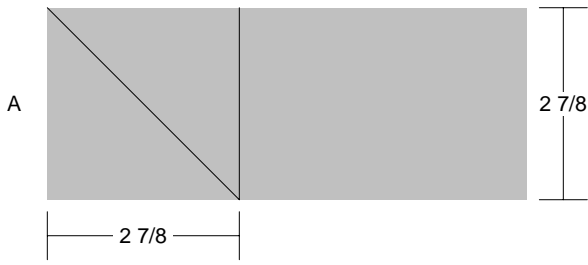

Spider

Spider

Pattern for 6.00x6.00 block
Key Block (28/50 actual size)

Spider

Pattern for 6.00x6.00 block
Key Block (41/100 actual size)

Cutting Diagrams

Patch Count

9 patches