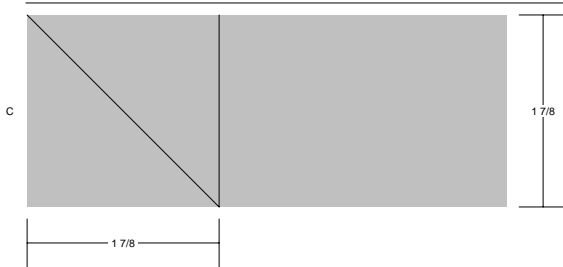

- Snowflake
- Snow Block
- Mountain Peak
- Cross Stitch
- Maud's Album Quilt
- Old Italian Design