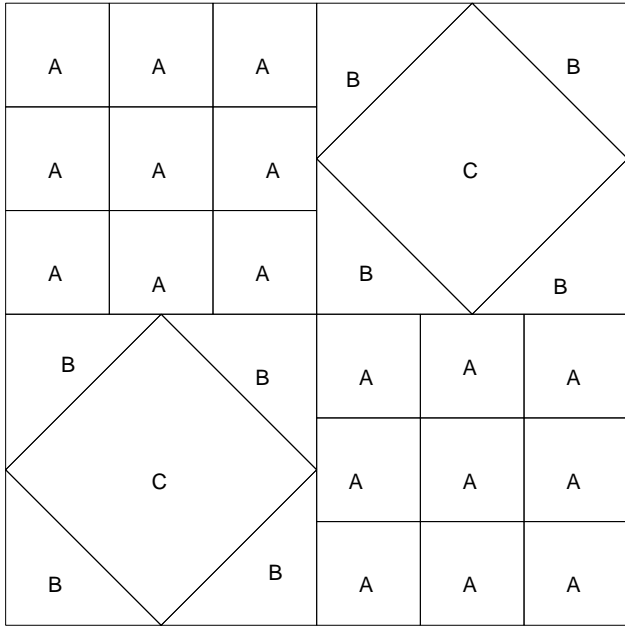

Snowball

Snowball

Pattern for 12.00x12.00 block
Key Block (27/100 actual size)

Snowball

Pattern for 12.00x12.00 block
Key Block (1/5 actual size)

Cutting Diagrams

Patch Count