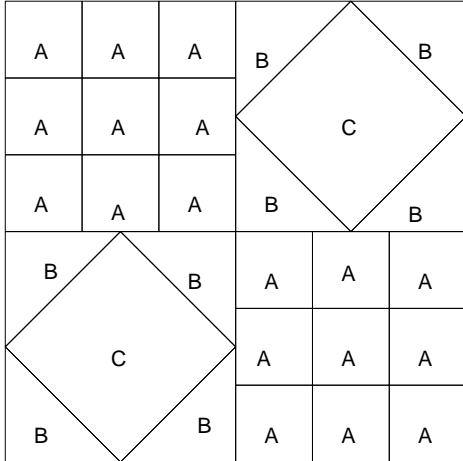

Snowball

Snowball

Pattern for 12.00x12.00 block
Key Block (27/100 actual size)

Snowball

Pattern for 12.00x12.00 block
Key Block (1/5 actual size)

Cutting Diagrams

Patch Count