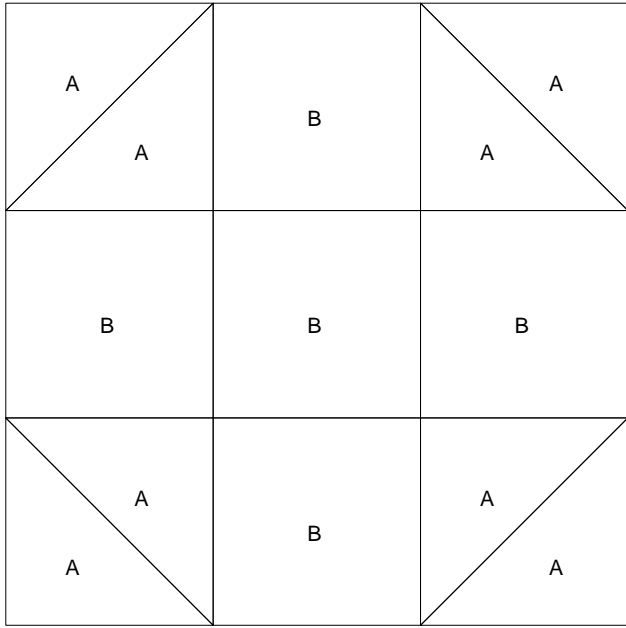

Snowball

Snowball

Pattern for 9.00x9.00 block
Key Block (18/50 actual size)

Snowball

Pattern for 9.00x9.00 block
Key Block (27/100 actual size)

Cutting Diagrams

Patch Count