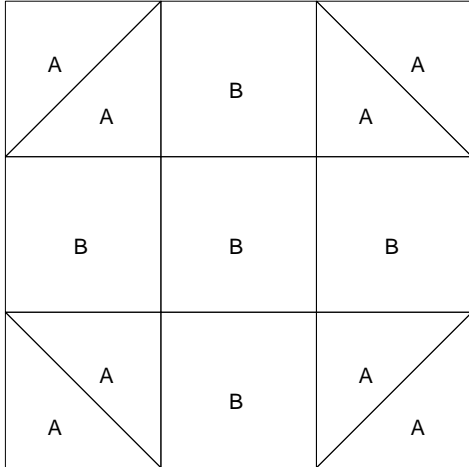

Snowball

Snowball

Pattern for 9.00x9.00 block
Key Block (18/50 actual size)

Snowball

Pattern for 9.00x9.00 block
Key Block (27/100 actual size)

Cutting Diagrams

Patch Count