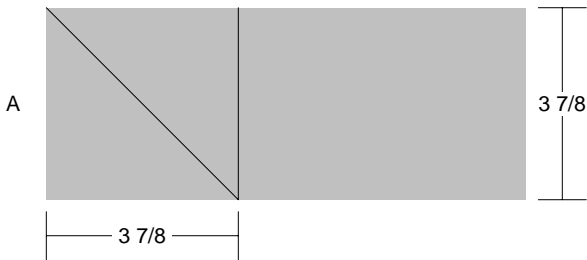

Snowball

Snowball

Pattern for 9.00x9.00 block
Key Block (18/50 actual size)

Snowball

Pattern for 9.00x9.00 block
Key Block (27/100 actual size)

Cutting Diagrams

Patch Count