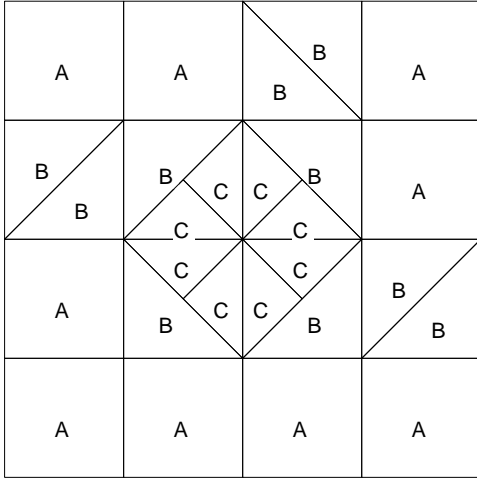

# Snail's Trail

# Snail's Trail

Pattern for 8.00x8.00 block  
Key Block (31/100 actual size)

## Cutting Diagrams