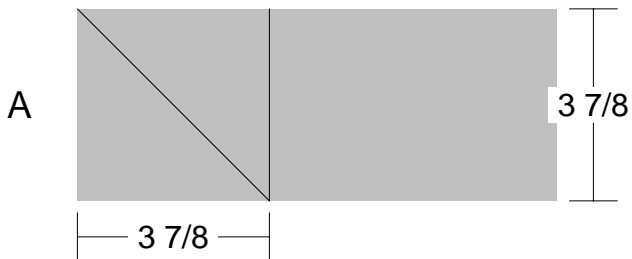

Slanted Diamonds

Slanted Diamonds

Pattern for 9.00x9.00 block
Key Block (18/50 actual size)

Slanted Diamonds

Pattern for 9.00x9.00 block
Key Block (27/100 actual size)

Cutting Diagrams

Patch Count