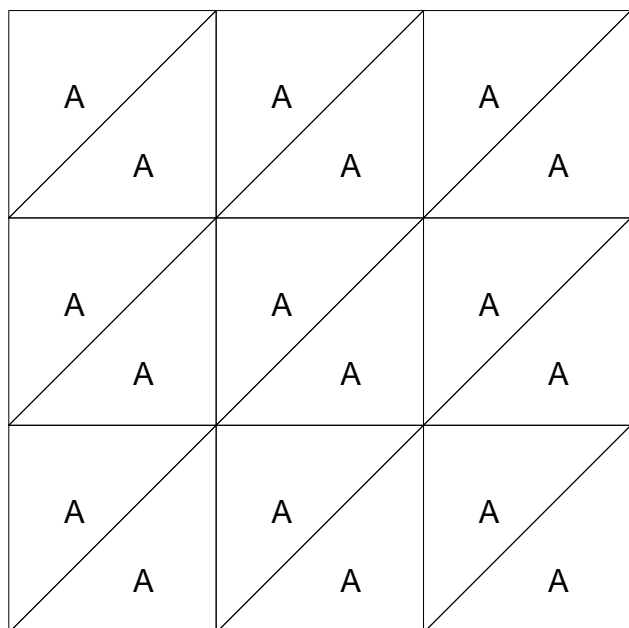

Slanted Diamonds

Slanted Diamonds

Pattern for 9.00x9.00 block
Key Block (18/50 actual size)

Slanted Diamonds

Pattern for 9.00x9.00 block
Key Block (27/100 actual size)

Cutting Diagrams

Patch Count