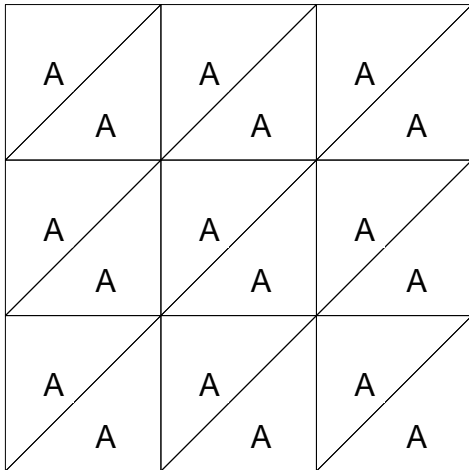

Slanted Diamonds

Slanted Diamonds

Pattern for 9.00x9.00 block
Key Block (18/50 actual size)

Slanted Diamonds

Pattern for 9.00x9.00 block
Key Block (27/100 actual size)

Cutting Diagrams

Patch Count