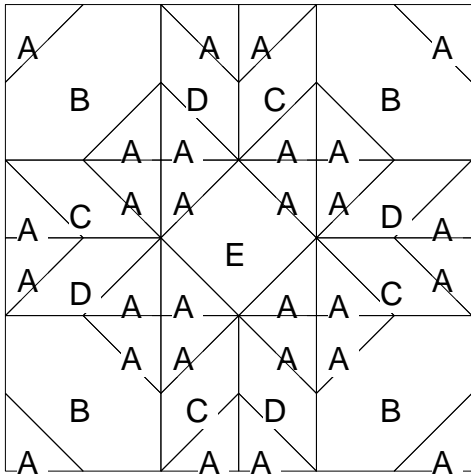

Salem

Salem

Pattern for 9.00x9.00 block
Key Block (27/100 actual size)

Cutting Diagrams

Patch Count

E

1 patch