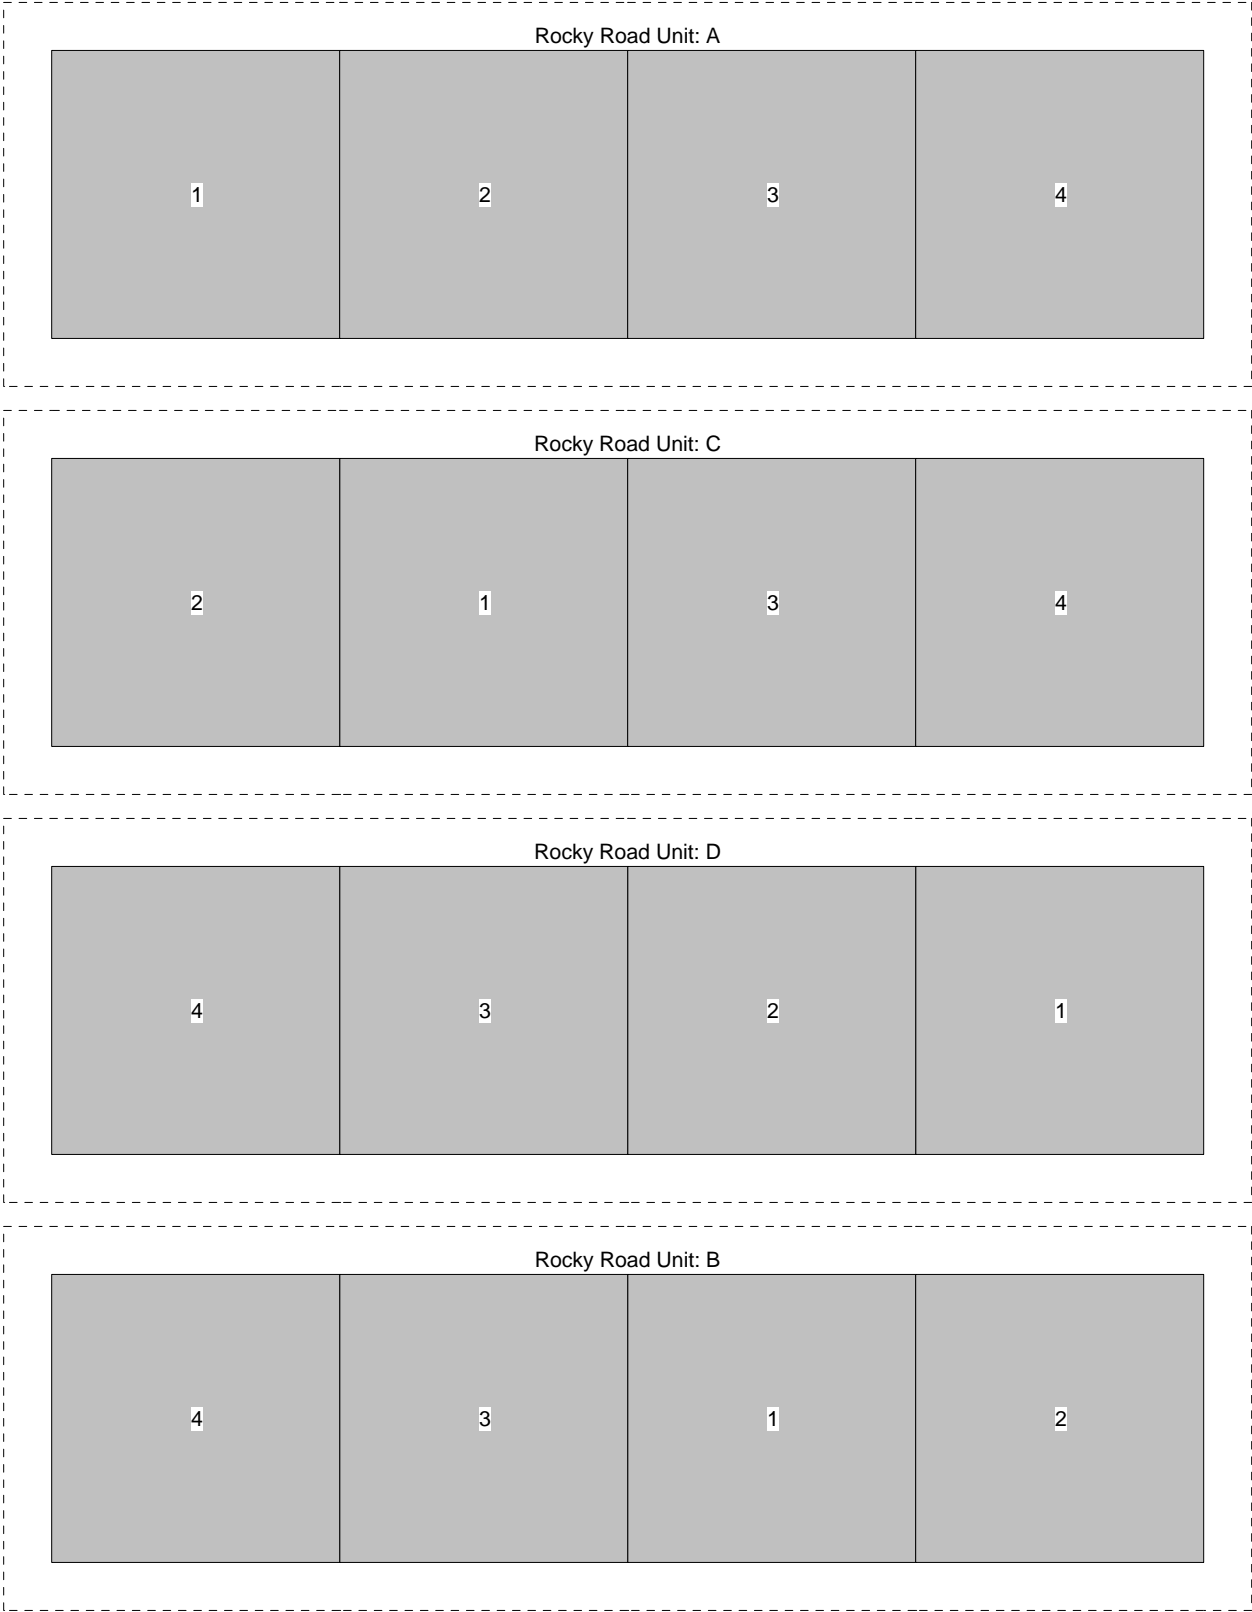

Rocky Road
Square Upon Square

Rocky Road; Square Upon Square

Pattern for 8.00x8.00 block
Key Block (43/100 actual size)

A	A	A	A
A	A	A	A
A	A	A	A
A	A	A	A

Rocky Road; Square Upon Square

Pattern for 8.00x8.00 block
Key Block (31/100 actual size)

A	A	A	A
A	A	A	A
A	A	A	A
A	A	A	A

Cutting Diagrams

Patch Count

7 patches

6 patches

3 patches

Rocky Road Square Upon Square

Rocky Road; Square Upon Square

Overall Size: 37.00 by 46.00 inches

Fabric key	Number of patches	Yardage estimate	Fabric key	Number of patches	Yardage estimate
	35	* 1 + 5/8		12	1/8
	60	3/8		140	3/4
	120	3/4			

* The estimate for this fabric assumes that long strips are NOT pieced (single strip of fabric).