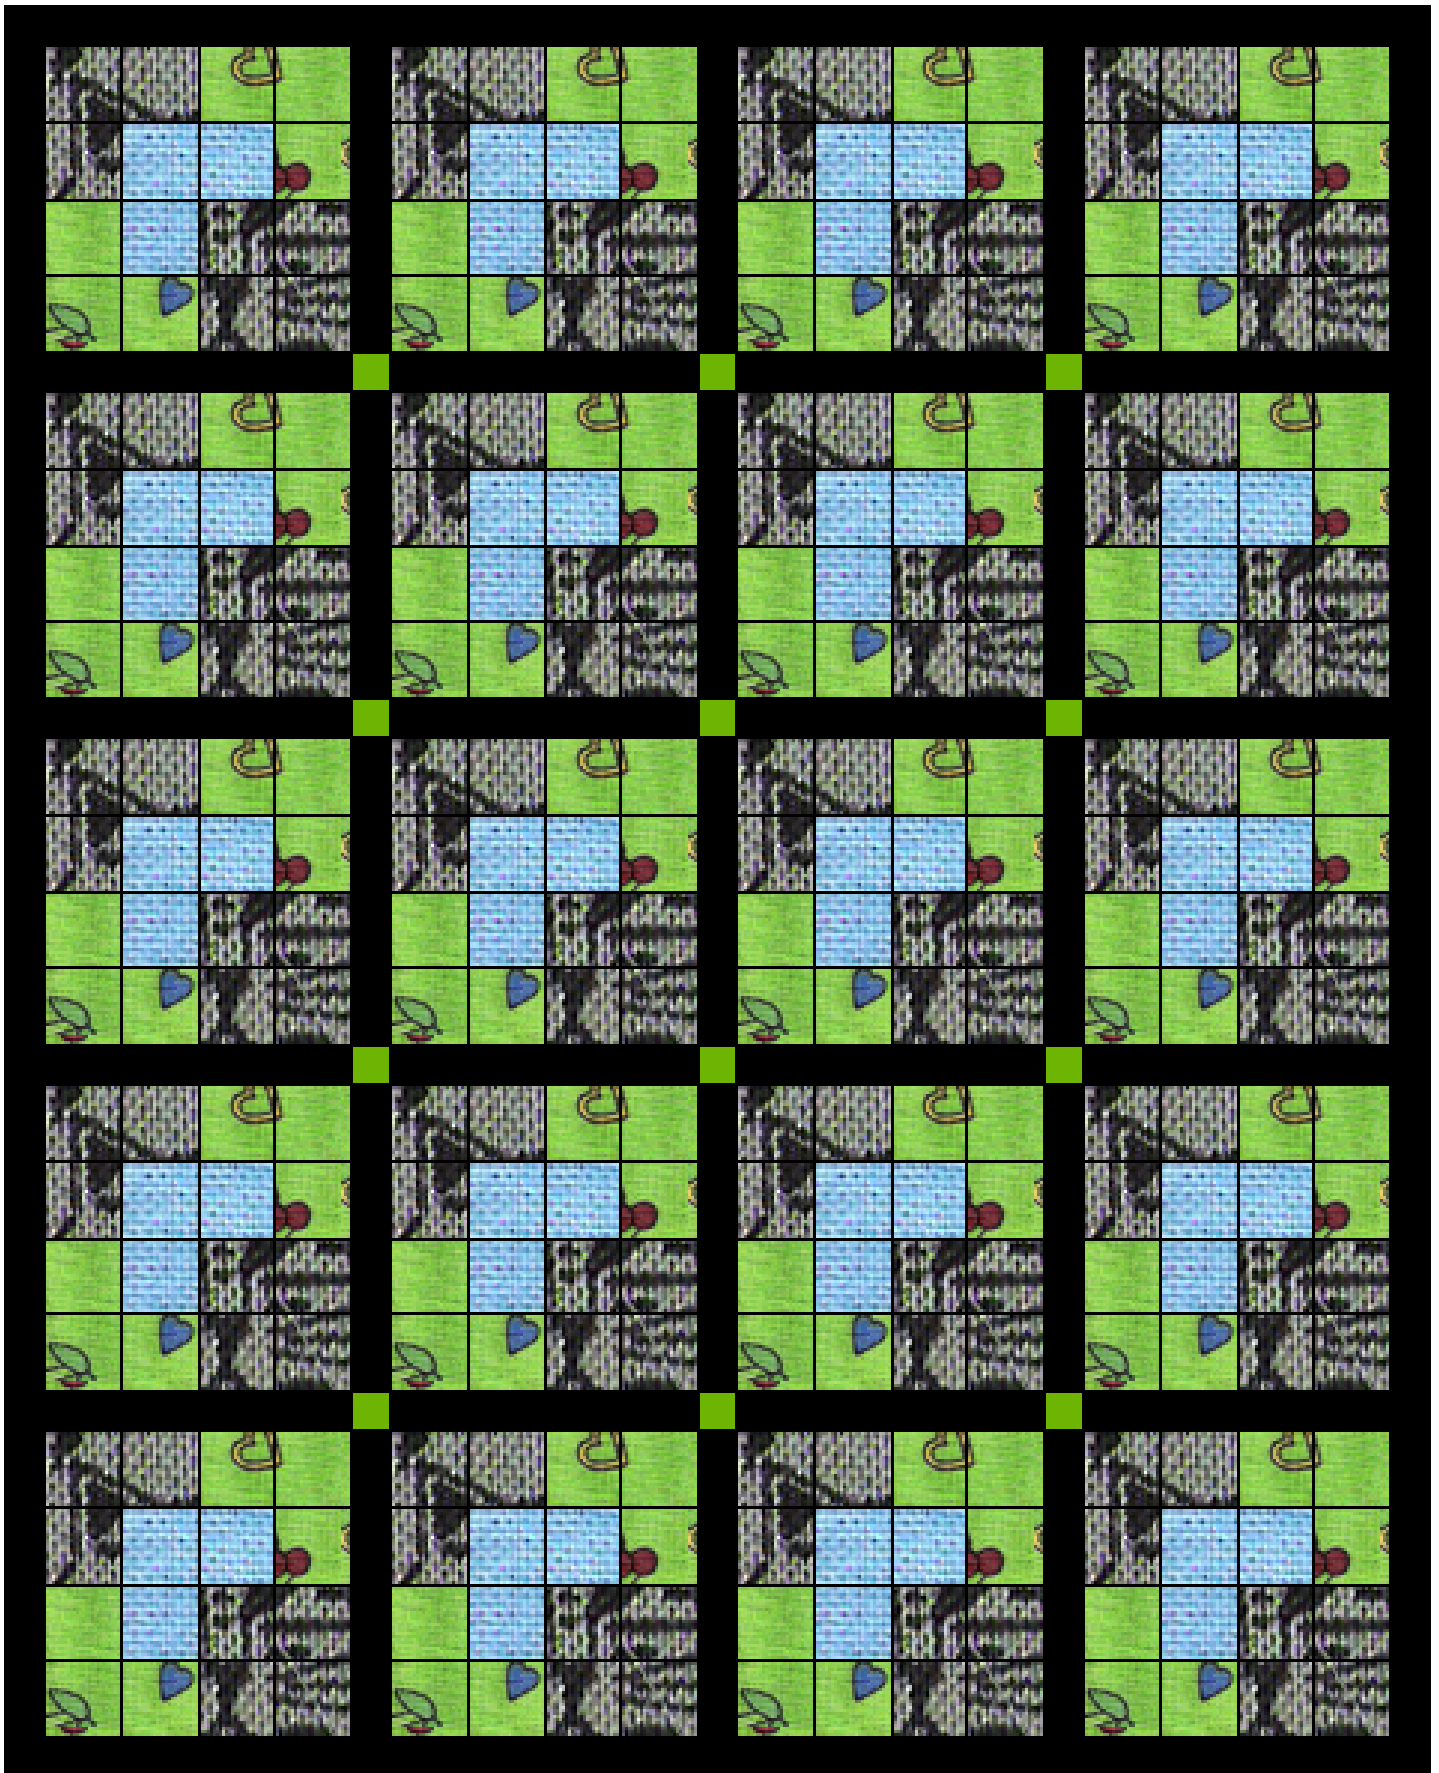

Rocky Road
Square Upon Square

Rocky Road; Square Upon Square

Pattern for 8.00x8.00 block
Key Block (43/100 actual size)

A	A	A	A
A	A	A	A
A	A	A	A
A	A	A	A

Rocky Road; Square Upon Square

Pattern for 8.00x8.00 block
Key Block (31/100 actual size)

A	A	A	A
A	A	A	A
A	A	A	A
A	A	A	A

Cutting Diagrams

Patch Count

7 patches

6 patches

3 patches

Rocky Road Square Upon Square

Rocky Road; Square Upon Square

Overall Size: 37.00 by 46.00 inches

Fabric key	Number of patches	Yardage estimate	Fabric key	Number of patches	Yardage estimate
	35	* 1 + 5/8		12	1/8
	60	3/8		140	3/4
	120	3/4			

* The estimate for this fabric assumes that long strips are NOT pieced (single strip of fabric).