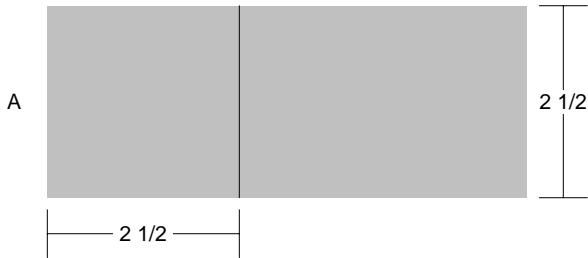

Cutting Diagrams

Patch Count

7 patches

6 patches

3 patches