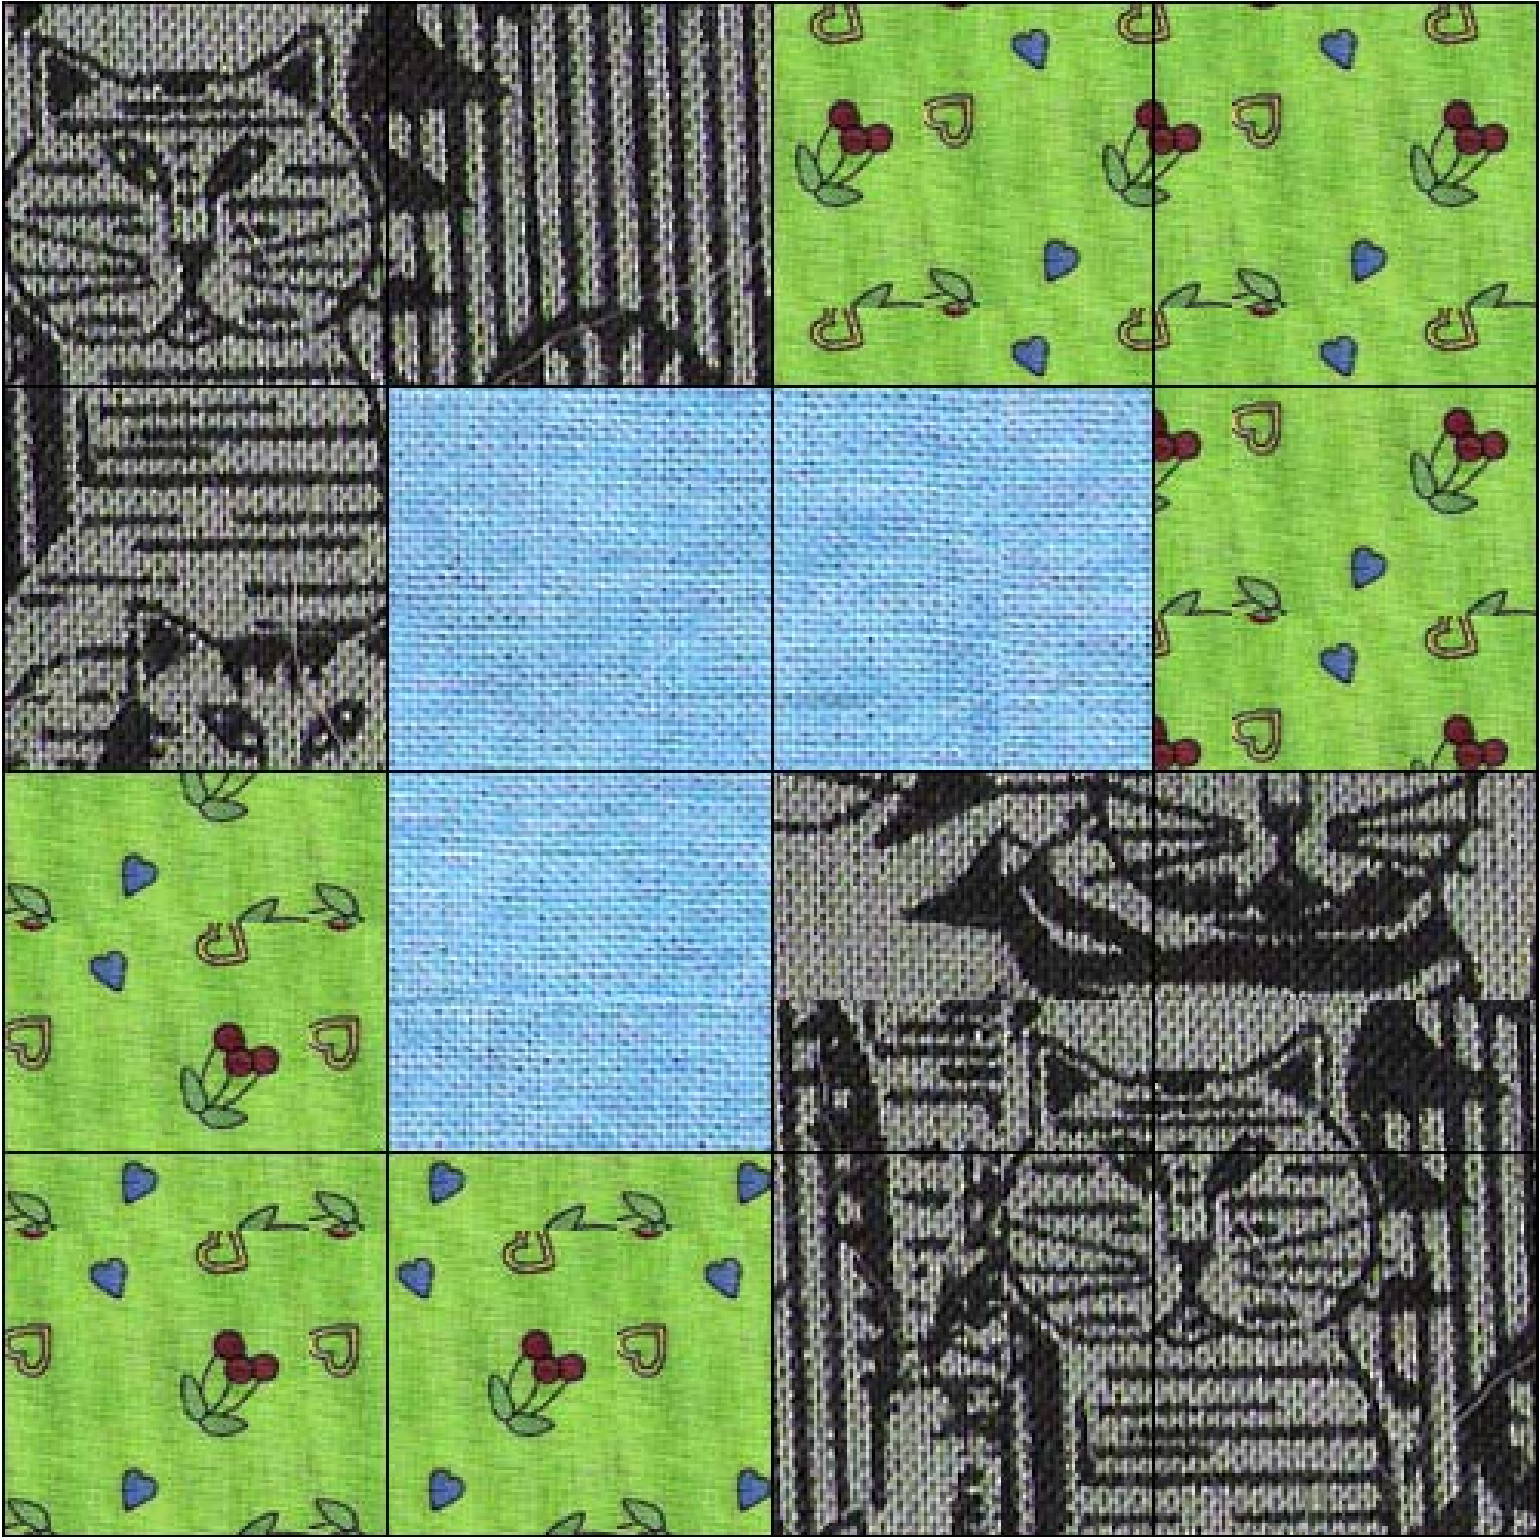

Rocky Road
Square Upon Square

Rocky Road; Square Upon Square

Pattern for 8.00x8.00 block
Key Block (43/100 actual size)

A	A	A	A
A	A	A	A
A	A	A	A
A	A	A	A

Rocky Road; Square Upon Square

Pattern for 8.00x8.00 block
Key Block (31/100 actual size)

A	A	A	A
A	A	A	A
A	A	A	A
A	A	A	A

Cutting Diagrams

Patch Count

7 patches

6 patches

3 patches

Rocky Road Square Upon Square

Rocky Road; Square Upon Square

Overall Size: 37.00 by 46.00 inches

Fabric key	Number of patches	Yardage estimate	Fabric key	Number of patches	Yardage estimate
	35	* 1 + 5/8		12	1/8
	60	3/8		140	3/4
	120	3/4			

* The estimate for this fabric assumes that long strips are NOT pieced (single strip of fabric).