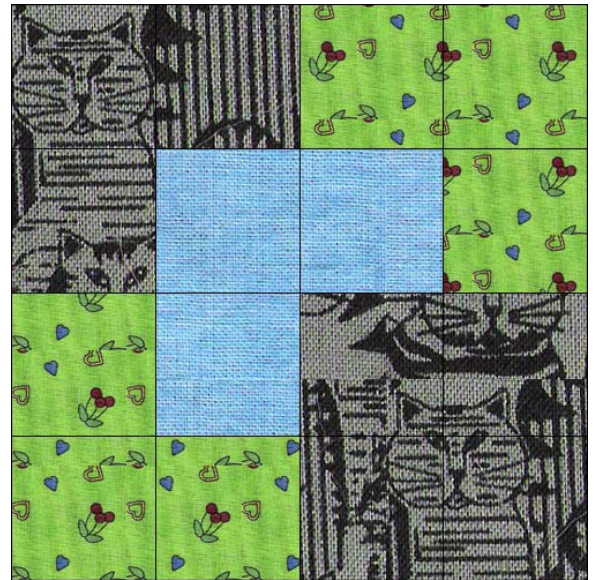

Rocky Road
Square Upon Square

Rocky Road; Square Upon Square

Pattern for 8.00x8.00 block
Key Block (43/100 actual size)

A	A	A	A
A	A	A	A
A	A	A	A
A	A	A	A

Rocky Road; Square Upon Square

Pattern for 8.00x8.00 block
Key Block (31/100 actual size)

A	A	A	A
A	A	A	A
A	A	A	A
A	A	A	A

Cutting Diagrams

Patch Count

7 patches

6 patches

3 patches

Rocky Road Square Upon Square

Rocky Road; Square Upon Square

Overall Size: 37.00 by 46.00 inches

Fabric key	Number of patches	Yardage estimate	Fabric key	Number of patches	Yardage estimate
	35	* 1 + 5/8		12	1/8
	60	3/8		140	3/4
	120	3/4			

* The estimate for this fabric assumes that long strips are NOT pieced (single strip of fabric).