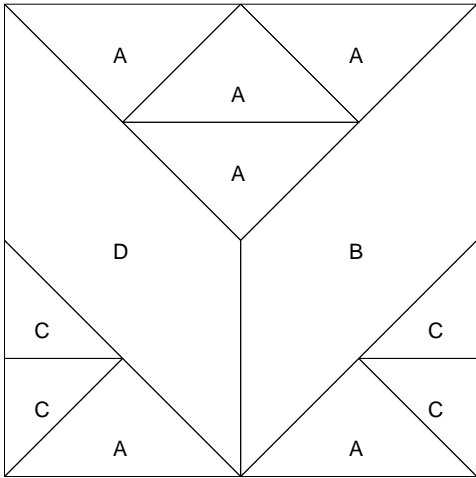

Ribbon Border

Ribbon Border
Pattern for 6.00x6.00 block
Key Block (29/50 actual size)

Ribbon Border
 Pattern for 6.00x6.00 block
 Key Block (41/100 actual size)

Cutting Diagrams