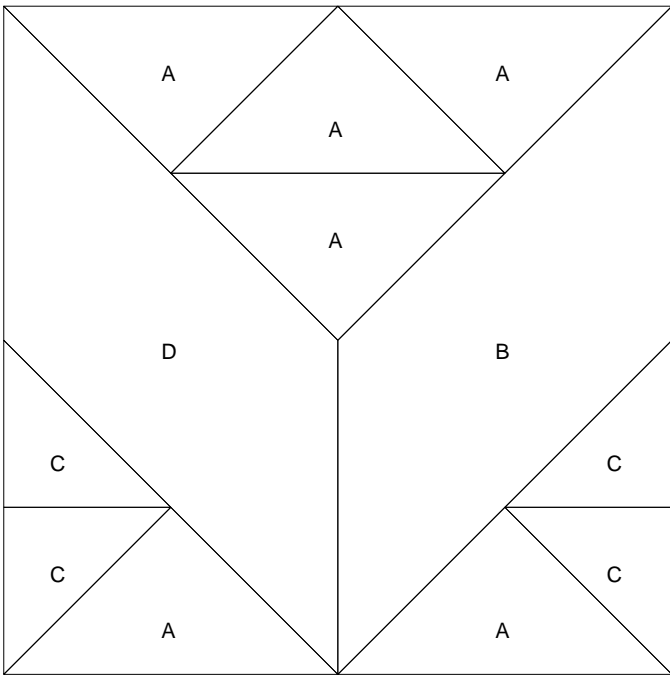

Ribbon Border

Ribbon Border
Pattern for 6.00x6.00 block
Key Block (29/50 actual size)

Ribbon Border
 Pattern for 6.00x6.00 block
 Key Block (41/100 actual size)

Cutting Diagrams