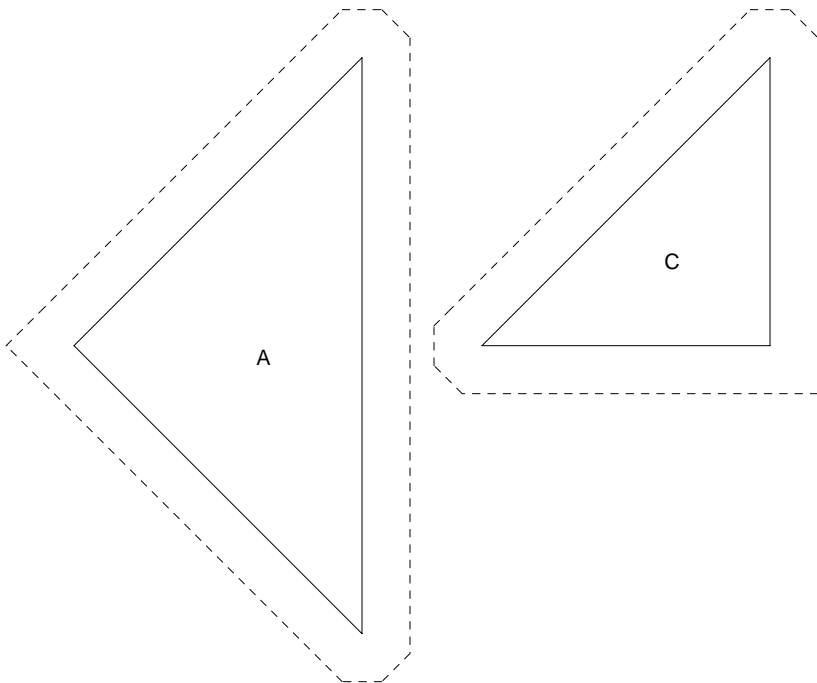

Ribbon Border

Ribbon Border
Pattern for 6.00x6.00 block
Key Block (29/50 actual size)

Ribbon Border
 Pattern for 6.00x6.00 block
 Key Block (41/100 actual size)

Cutting Diagrams