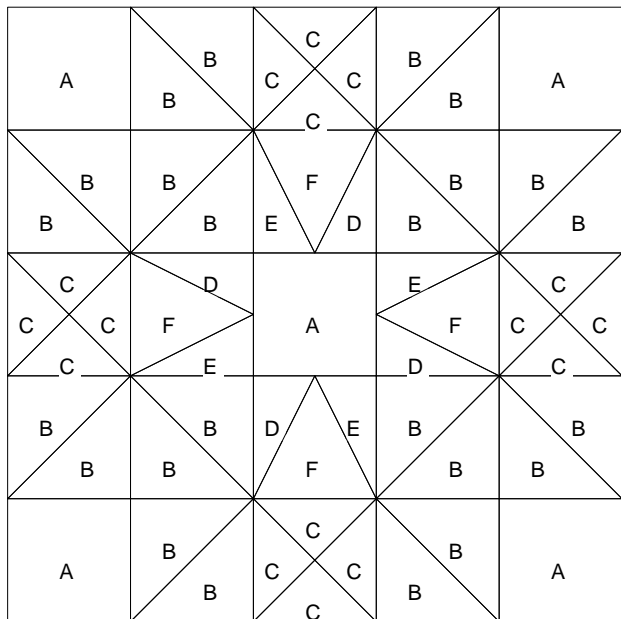

Rays of Sunlight

Rays of Sunlight

Pattern for 10.00x10.00 block
Key Block (16/50 actual size)

Rays of Sunlight

Pattern for 10.00x10.00 block
Key Block (5/20 actual size)

Cutting Diagrams

Patch Count