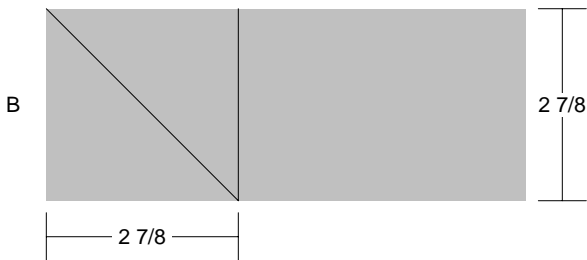

Rays of Sunlight

Rays of Sunlight

Pattern for 10.00x10.00 block
Key Block (16/50 actual size)

Rays of Sunlight

Pattern for 10.00x10.00 block
Key Block (5/20 actual size)

Cutting Diagrams

Patch Count