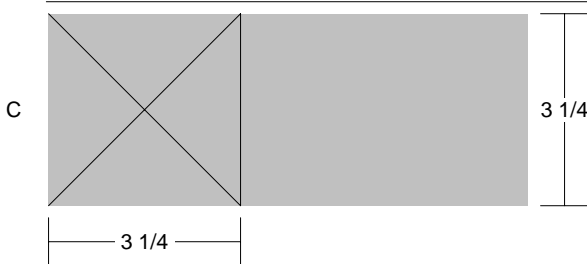

Rays of Sunlight

Rays of Sunlight

Pattern for 10.00x10.00 block
Key Block (16/50 actual size)

Rays of Sunlight

Pattern for 10.00x10.00 block
Key Block (5/20 actual size)

Cutting Diagrams

Patch Count