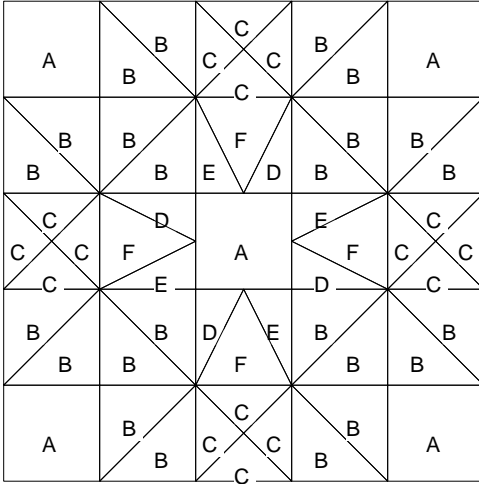

Rays of Sunlight

Rays of Sunlight

Pattern for 10.00x10.00 block
Key Block (16/50 actual size)

Rays of Sunlight

Pattern for 10.00x10.00 block
Key Block (5/20 actual size)

Cutting Diagrams

Patch Count