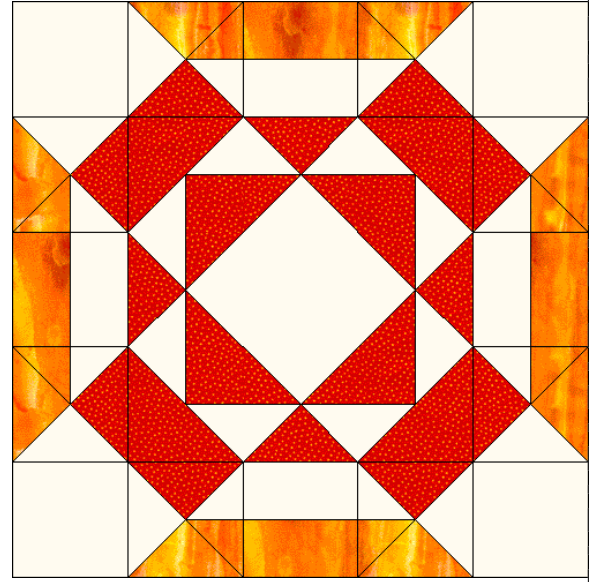

Rain or Shine

Rain or Shine

Pattern for 10.00x10.00 block
Key Block (16/50 actual size)

Rain or Shine

Pattern for 10.00x10.00 block
Key Block (5/20 actual size)

Cutting Diagrams

Patch Count

Rays of Sunlight

Rays of Sunlight

Pattern for 10.00x10.00 block
Key Block (16/50 actual size)

Rays of Sunlight

Pattern for 10.00x10.00 block
Key Block (5/20 actual size)

Cutting Diagrams

Patch Count