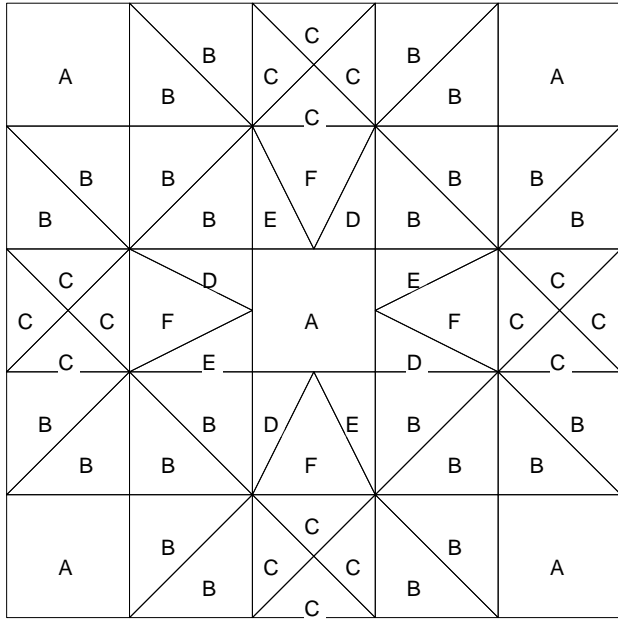

Rain or Shine

Rain or Shine

Pattern for 10.00x10.00 block
Key Block (16/50 actual size)

Rain or Shine

Pattern for 10.00x10.00 block
Key Block (5/20 actual size)

Cutting Diagrams

Patch Count

Rays of Sunlight

Rays of Sunlight

Pattern for 10.00x10.00 block
Key Block (16/50 actual size)

Rays of Sunlight

Pattern for 10.00x10.00 block
Key Block (5/20 actual size)

Cutting Diagrams

Patch Count