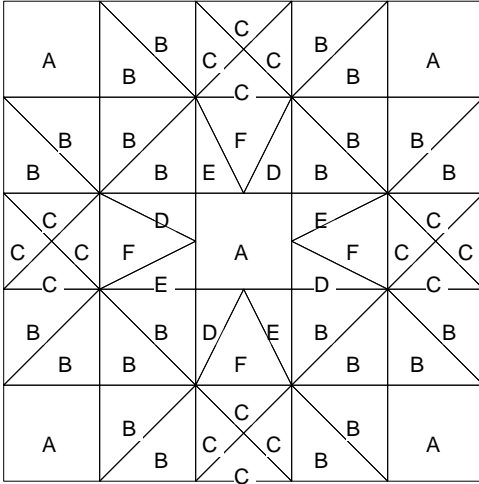

Rain or Shine

Rain or Shine

Pattern for 10.00x10.00 block
Key Block (16/50 actual size)

Rain or Shine

Pattern for 10.00x10.00 block
Key Block (5/20 actual size)

Cutting Diagrams

Patch Count

Rays of Sunlight

Rays of Sunlight

Pattern for 10.00x10.00 block
Key Block (16/50 actual size)

Rays of Sunlight

Pattern for 10.00x10.00 block
Key Block (5/20 actual size)

Cutting Diagrams

Patch Count