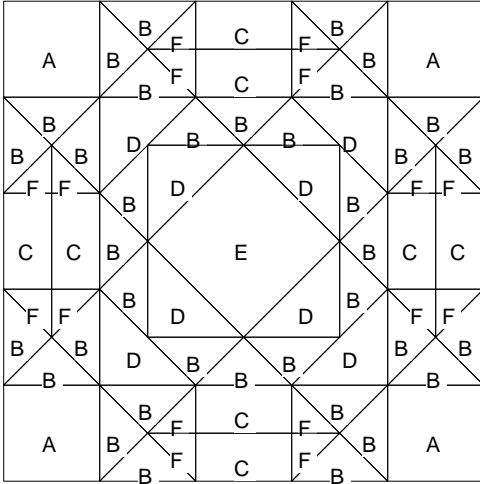

Rain or Shine

Rain or Shine

Pattern for 10.00x10.00 block
Key Block (16/50 actual size)

Rain or Shine

Pattern for 10.00x10.00 block
Key Block (5/20 actual size)

Cutting Diagrams

Patch Count

Rays of Sunlight

Rays of Sunlight

Pattern for 10.00x10.00 block
Key Block (16/50 actual size)

Rays of Sunlight

Pattern for 10.00x10.00 block
Key Block (5/20 actual size)

Cutting Diagrams

Patch Count