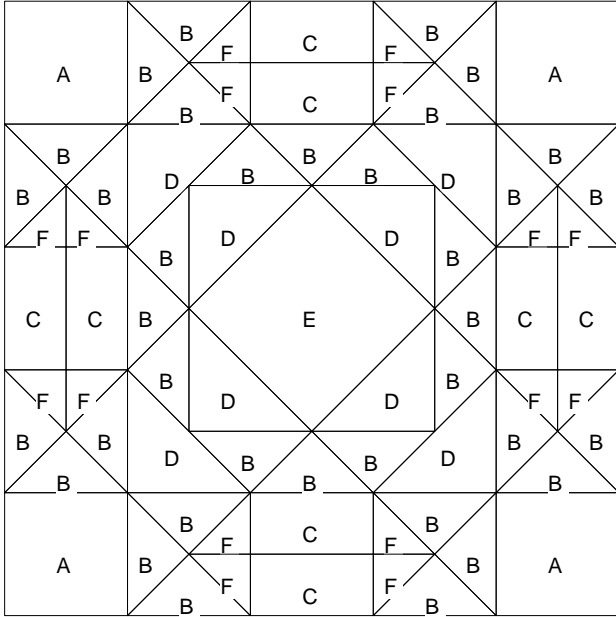

Rain or Shine

Rain or Shine

Pattern for 10.00x10.00 block
Key Block (16/50 actual size)

Rain or Shine

Pattern for 10.00x10.00 block
Key Block (5/20 actual size)

Cutting Diagrams

Patch Count

Rays of Sunlight

Rays of Sunlight

Pattern for 10.00x10.00 block
Key Block (16/50 actual size)

Rays of Sunlight

Pattern for 10.00x10.00 block
Key Block (5/20 actual size)

Cutting Diagrams

Patch Count