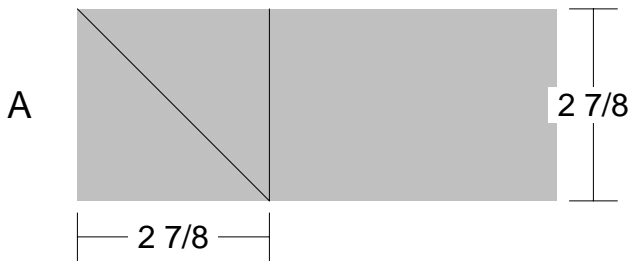

Rail Fence

Rail Fence

Pattern for 8.00x8.00 block
Key Block (2/5 actual size)

Rail Fence

Pattern for 8.00x8.00 block
Key Block (31/100 actual size)

Cutting Diagrams

Patch Count