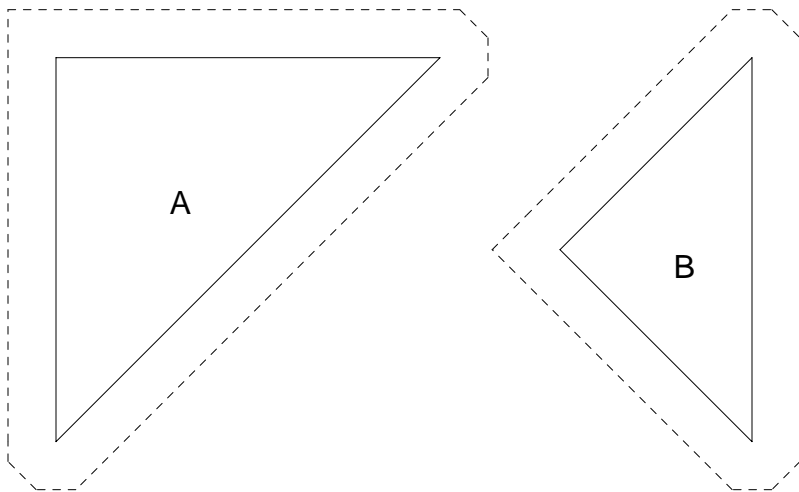

Rail Fence

Rail Fence

Pattern for 8.00x8.00 block
Key Block (2/5 actual size)

Rail Fence

Pattern for 8.00x8.00 block
Key Block (31/100 actual size)

Cutting Diagrams

Patch Count