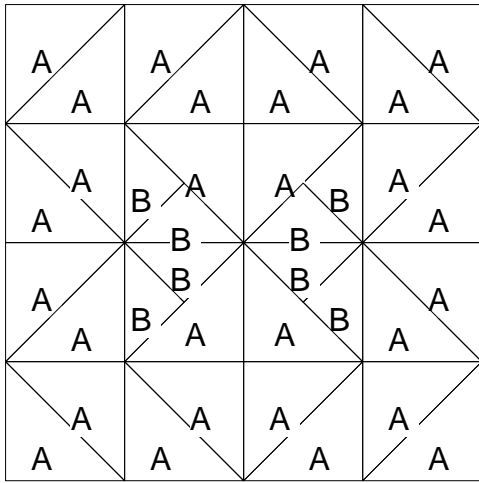

Rail Fence

Rail Fence

Pattern for 8.00x8.00 block
Key Block (2/5 actual size)

Rail Fence

Pattern for 8.00x8.00 block
Key Block (31/100 actual size)

Cutting Diagrams

Patch Count