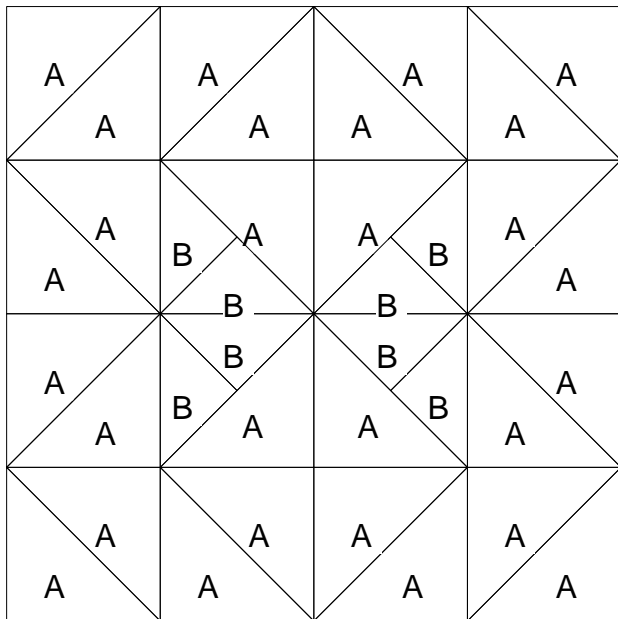

Rail Fence

Rail Fence

Pattern for 8.00x8.00 block
Key Block (2/5 actual size)

Rail Fence

Pattern for 8.00x8.00 block
Key Block (31/100 actual size)

Cutting Diagrams

Patch Count