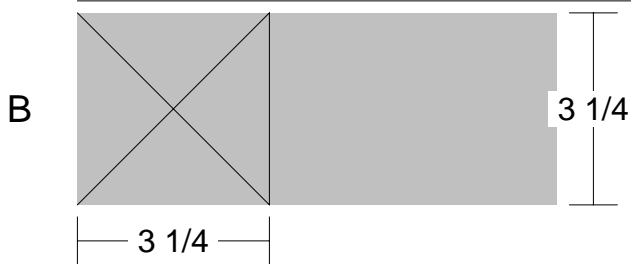

Rail Fence

Rail Fence

Pattern for 8.00x8.00 block
Key Block (2/5 actual size)

Rail Fence

Pattern for 8.00x8.00 block
Key Block (31/100 actual size)

Cutting Diagrams

Patch Count