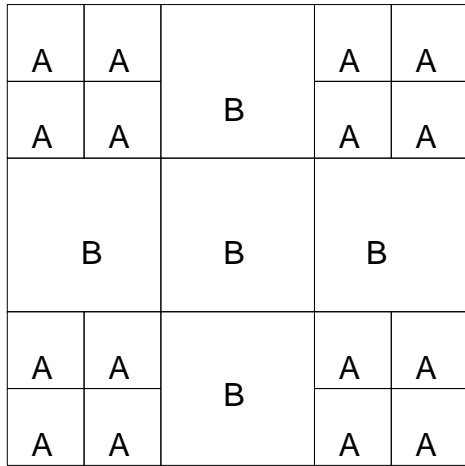

Puss in the Corner

Puss in the Corner
Pattern for 12.00x12.00 block
Key Block (27/100 actual size)

A	A	B	A	A
A	A		A	A
B		B	B	
A	A	B	A	A
A	A		A	A

Puss in the Corner

Pattern for 12.00x12.00 block
Key Block (1/5 actual size)

Cutting Diagrams

Patch Count