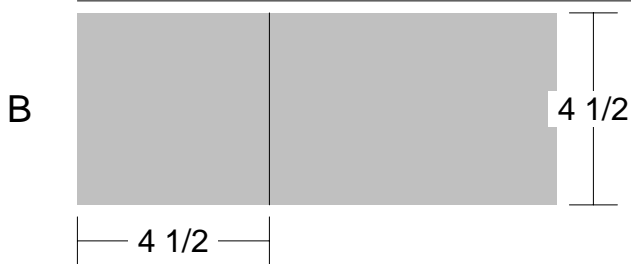

Puss in the Corner

Puss in the Corner
Pattern for 12.00x12.00 block
Key Block (27/100 actual size)

A	A	B	A	A
A	A		A	A
B		B	B	
A	A	B	A	A
A	A		A	A

Puss in the Corner

Pattern for 12.00x12.00 block
Key Block (1/5 actual size)

Cutting Diagrams

Patch Count