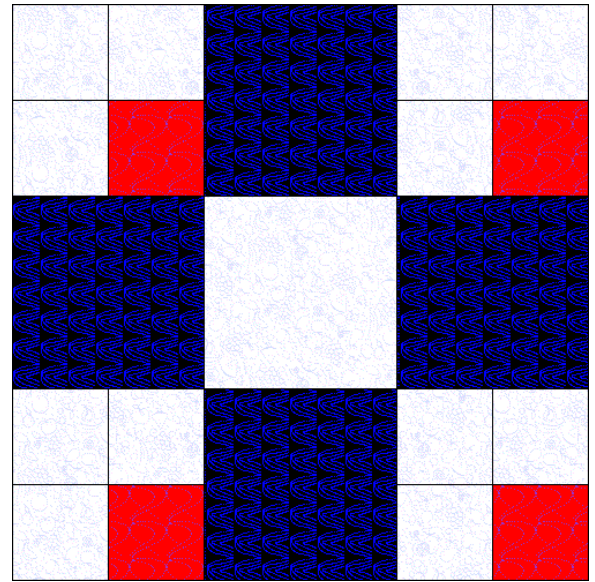

Puss in the Corner

Puss in the Corner
Pattern for 12.00x12.00 block
Key Block (27/100 actual size)

A	A	B	A	A
A	A		A	A
B		B	B	
A	A	B	A	A
A	A		A	A

Puss in the Corner

Pattern for 12.00x12.00 block
Key Block (1/5 actual size)