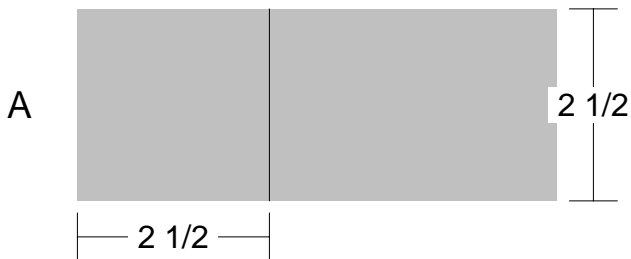

Puss in the Corner

Puss in the Corner
Pattern for 12.00x12.00 block
Key Block (27/100 actual size)

A	A	B	A	A
A	A		A	A
B		B	B	
A	A	B	A	A
A	A		A	A

Puss in the Corner

Pattern for 12.00x12.00 block
Key Block (1/5 actual size)

Cutting Diagrams

Patch Count