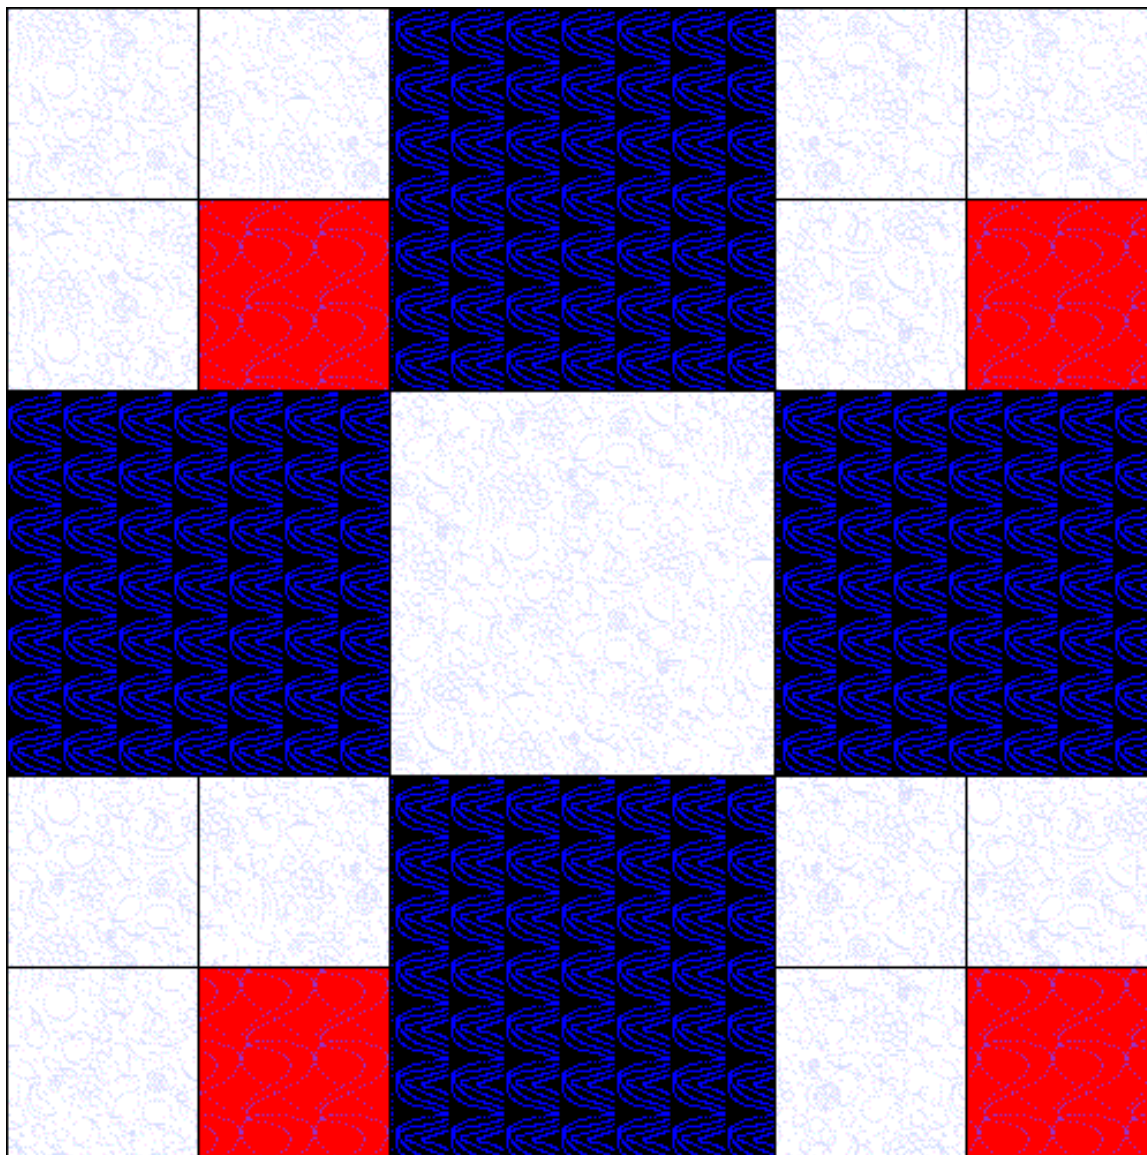

Puss in the Corner

Puss in the Corner
Pattern for 12.00x12.00 block
Key Block (27/100 actual size)

A	A	B	A	A
A	A		A	A
B		B	B	
A	A	B	A	A
A	A		A	A

Puss in the Corner

Pattern for 12.00x12.00 block
Key Block (1/5 actual size)