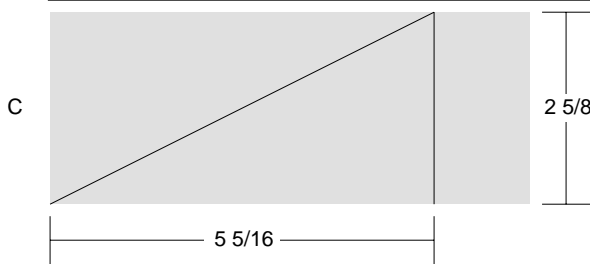

Pinwheel Square - 10 inch block

Pinwheel Square

Key Block (33/100 actual size)

Pinwheel Square

Key Block (5/20 actual size)

Cutting Diagrams

4 patches

4 patches