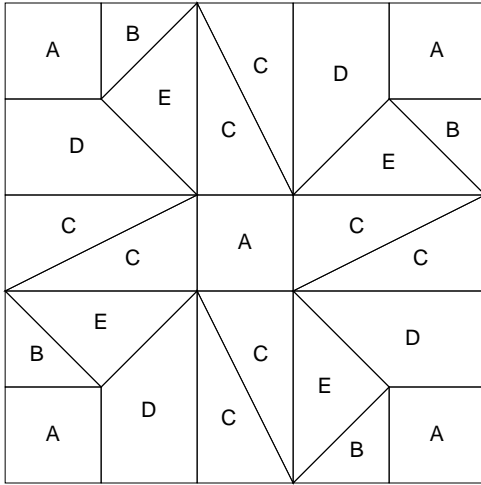

Pinwheel Square - 10 inch block

Pinwheel Square

Key Block (33/100 actual size)

Pinwheel Square

Key Block (5/20 actual size)

Cutting Diagrams

4 patches

4 patches