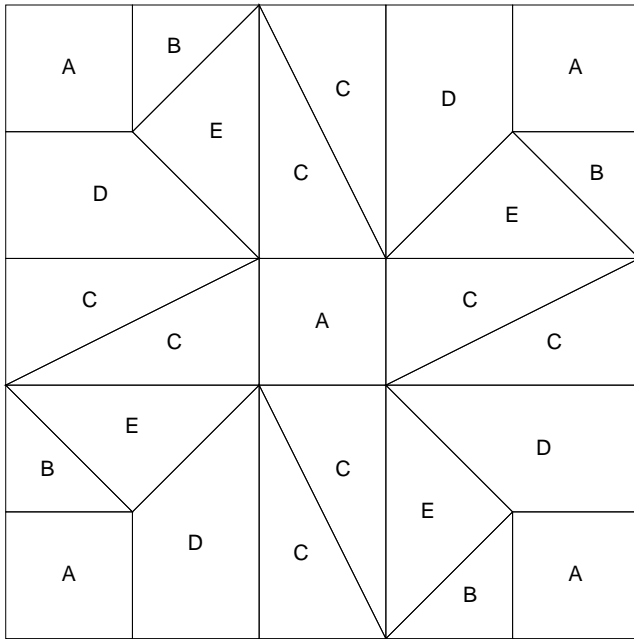

Pinwheel Square - 10 inch block

Pinwheel Square

Key Block (33/100 actual size)

Pinwheel Square

Key Block (5/20 actual size)

Cutting Diagrams

4 patches

4 patches