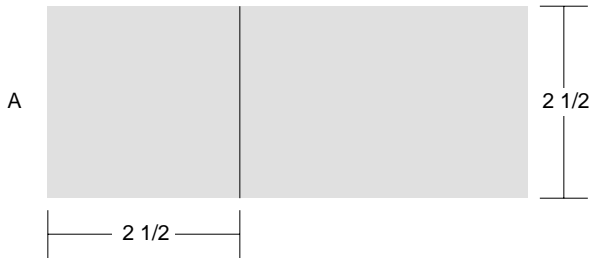

Pinwheel Square - 10 inch block

Pinwheel Square

Key Block (33/100 actual size)

Pinwheel Square

Key Block (5/20 actual size)

Cutting Diagrams

4 patches

4 patches