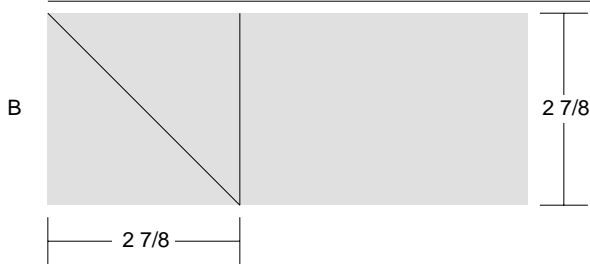

Pinwheel Square - 10 inch block

Pinwheel Square

Key Block (33/100 actual size)

Pinwheel Square

Key Block (5/20 actual size)

Cutting Diagrams

4 patches

4 patches