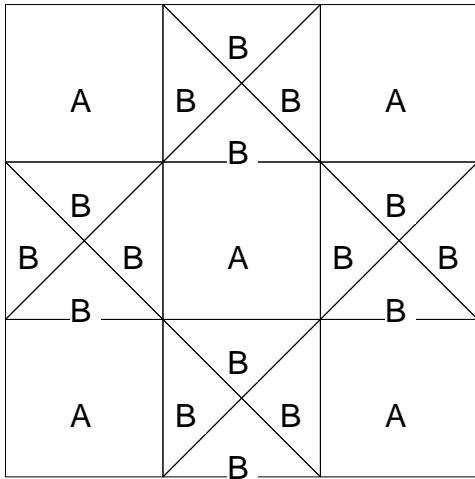

Ohio Star

Ohio Star

Pattern for 6.00x6.00 block
Key Block (27/50 actual size)

Ohio Star

Pattern for 6.00x6.00 block
Key Block (41/100 actual size)

Cutting Diagrams

Patch Count

Ohio Star

Pattern for 9.00x9.00 block
Key Block (18/50 actual size)

Ohio Star

Pattern for 9.00x9.00 block
Key Block (27/100 actual size)

Cutting Diagrams

Patch Count