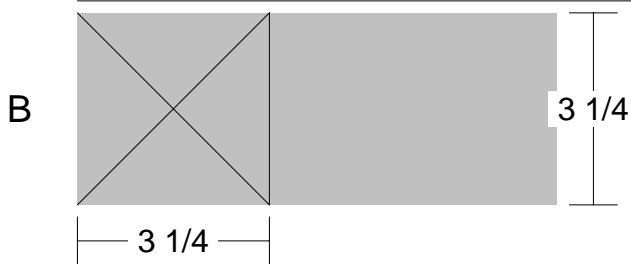

Ohio Star

Ohio Star

Pattern for 6.00x6.00 block
Key Block (27/50 actual size)

Ohio Star

Pattern for 6.00x6.00 block
Key Block (41/100 actual size)

Cutting Diagrams

Patch Count

Ohio Star

Pattern for 9.00x9.00 block
Key Block (18/50 actual size)

Ohio Star

Pattern for 9.00x9.00 block
Key Block (27/100 actual size)

Cutting Diagrams

Patch Count