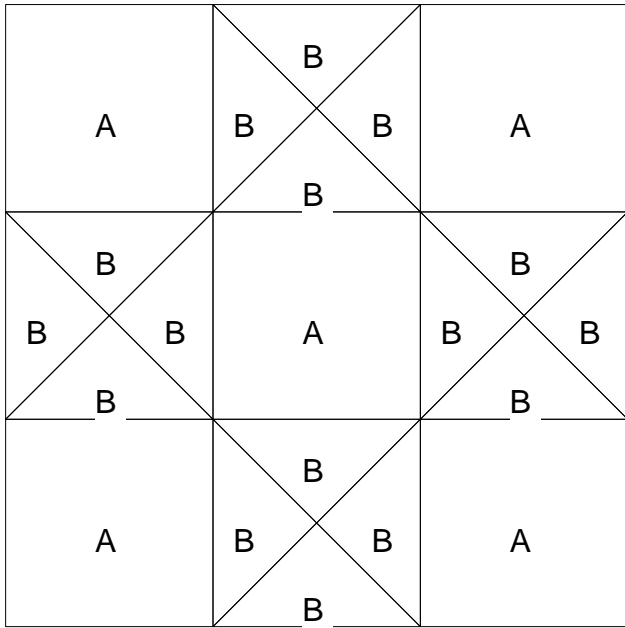

Ohio Star

Ohio Star

Pattern for 6.00x6.00 block
Key Block (27/50 actual size)

Ohio Star

Pattern for 6.00x6.00 block
Key Block (41/100 actual size)

Cutting Diagrams

Patch Count

Ohio Star

Pattern for 9.00x9.00 block
Key Block (18/50 actual size)

Ohio Star

Pattern for 9.00x9.00 block
Key Block (27/100 actual size)

Cutting Diagrams

Patch Count