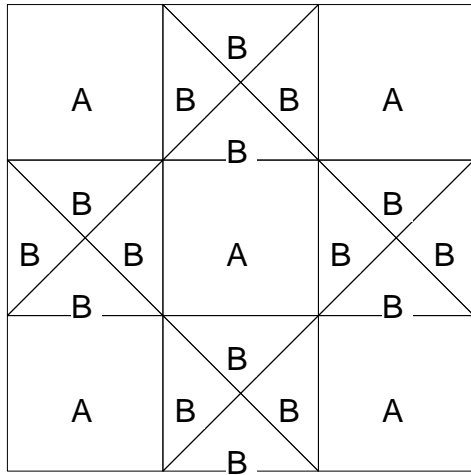

Ohio Star

Ohio Star

Pattern for 6.00x6.00 block
Key Block (27/50 actual size)

Ohio Star

Pattern for 6.00x6.00 block
Key Block (41/100 actual size)

Cutting Diagrams

Patch Count

Ohio Star

Pattern for 9.00x9.00 block
Key Block (18/50 actual size)

Ohio Star

Pattern for 9.00x9.00 block
Key Block (27/100 actual size)

Cutting Diagrams

Patch Count