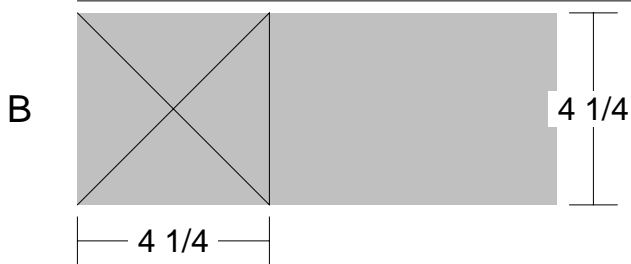

Ohio Star

Ohio Star

Pattern for 6.00x6.00 block
Key Block (27/50 actual size)

Ohio Star

Pattern for 6.00x6.00 block
Key Block (41/100 actual size)

Cutting Diagrams

Patch Count

Ohio Star

Pattern for 9.00x9.00 block
Key Block (18/50 actual size)

Ohio Star

Pattern for 9.00x9.00 block
Key Block (27/100 actual size)

Cutting Diagrams

Patch Count