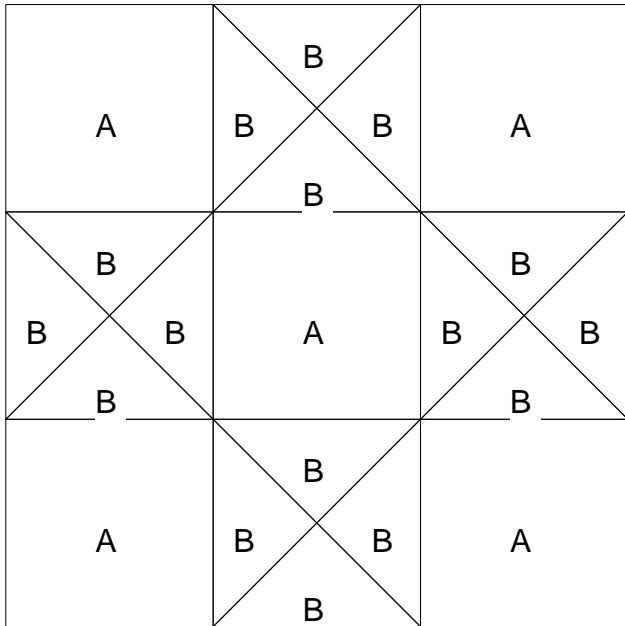

Ohio Star

Ohio Star

Pattern for 6.00x6.00 block
Key Block (27/50 actual size)

Ohio Star

Pattern for 6.00x6.00 block
Key Block (41/100 actual size)

Cutting Diagrams

Patch Count

Ohio Star

Pattern for 9.00x9.00 block
Key Block (18/50 actual size)

Ohio Star

Pattern for 9.00x9.00 block
Key Block (27/100 actual size)

Cutting Diagrams

Patch Count