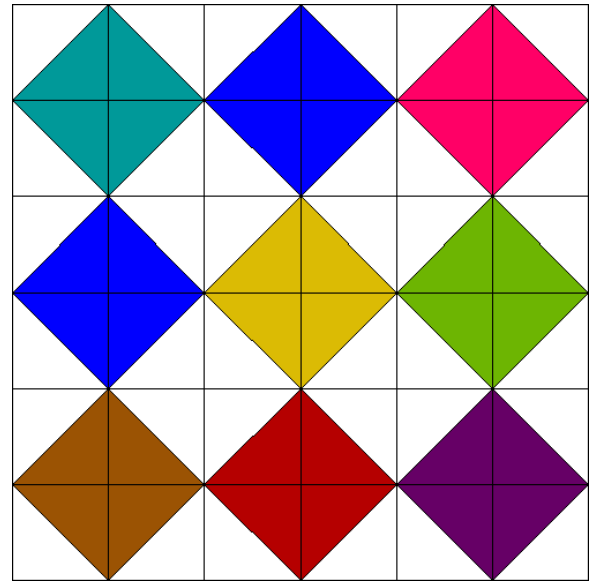

Nine Patch Checkerboard

Nine Patch Checkerboard
Pattern for 9.00x9.00 block
Key Block (18/50 actual size)

Nine Patch Checkerboard
 Pattern for 9.00x9.00 block
 Key Block (27/100 actual size)

Cutting Diagrams

Patch Count

	36 patches		4 patches
	8 patches		4 patches
	4 patches		4 patches
	4 patches		4 patches
	4 patches		