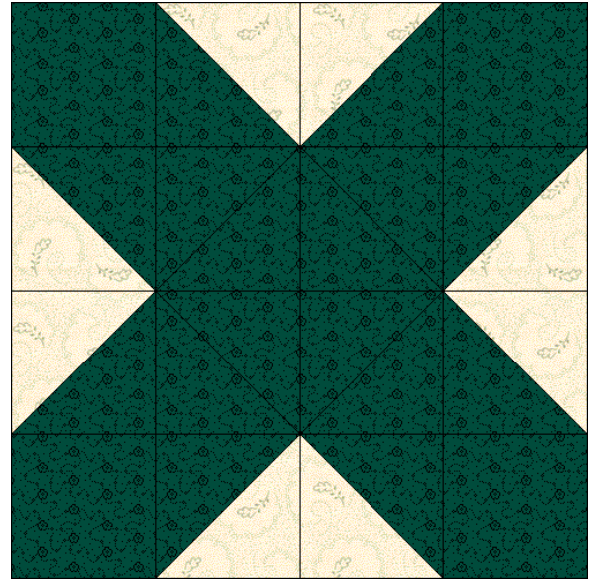

Mother's Choice
Cotton Boll
Formal Garden
A Cross is Mother's Choice

Mother's Choice Block
Pattern for 6.00x6.00 block
Key Block (29/50 actual size)

Cotton Boll

Formal Garden

A Cross is Mother's Choice

Mother's Choice
 Pattern for 6.00x6.00 block
 Key Block (41/100 actual size)