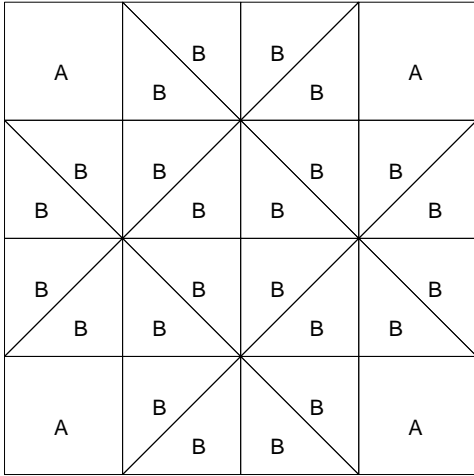

Mother's Choice
Cotton Boll
Formal Garden
A Cross is Mother's Choice

Mother's Choice Block
Pattern for 6.00x6.00 block
Key Block (29/50 actual size)

Cotton Boll

Formal Garden

A Cross is Mother's Choice

Mother's Choice
 Pattern for 6.00x6.00 block
 Key Block (41/100 actual size)

Cutting Diagrams

Patch Count