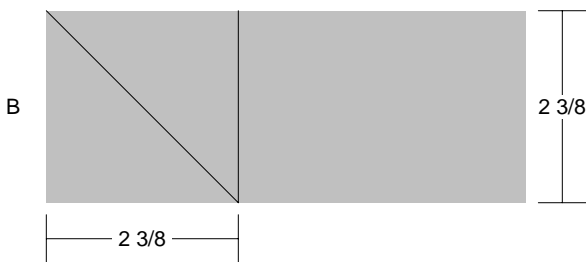

Mother's Choice
Cotton Boll
Formal Garden
A Cross is Mother's Choice

Mother's Choice Block
Pattern for 6.00x6.00 block
Key Block (29/50 actual size)

Cotton Boll

Formal Garden

A Cross is Mother's Choice

Mother's Choice
 Pattern for 6.00x6.00 block
 Key Block (41/100 actual size)

Cutting Diagrams

Patch Count