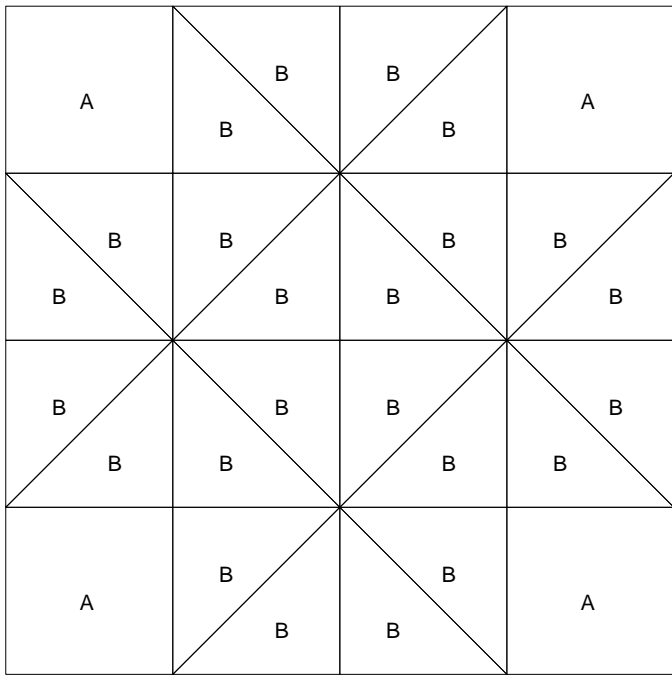

Mother's Choice
Cotton Boll
Formal Garden
A Cross is Mother's Choice

Mother's Choice Block
Pattern for 6.00x6.00 block
Key Block (29/50 actual size)

Cotton Boll

Formal Garden

A Cross is Mother's Choice

Mother's Choice
 Pattern for 6.00x6.00 block
 Key Block (41/100 actual size)

Cutting Diagrams

Patch Count