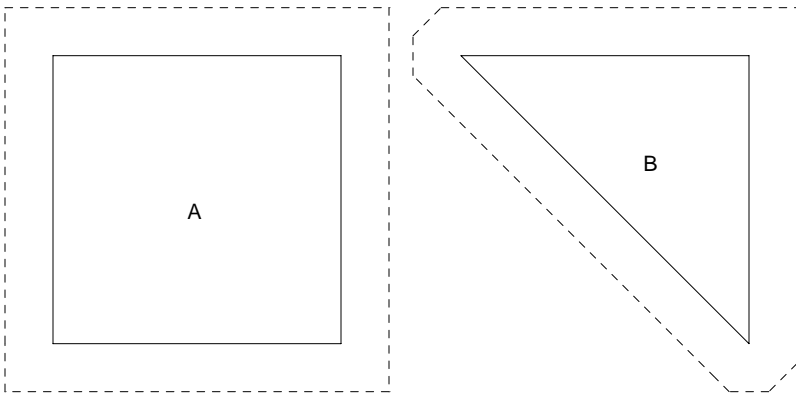

Mother's Choice
Cotton Boll
Formal Garden
A Cross is Mother's Choice

Mother's Choice Block
Pattern for 6.00x6.00 block
Key Block (29/50 actual size)

Cotton Boll

Formal Garden

A Cross is Mother's Choice

Mother's Choice
 Pattern for 6.00x6.00 block
 Key Block (41/100 actual size)

Cutting Diagrams

Patch Count