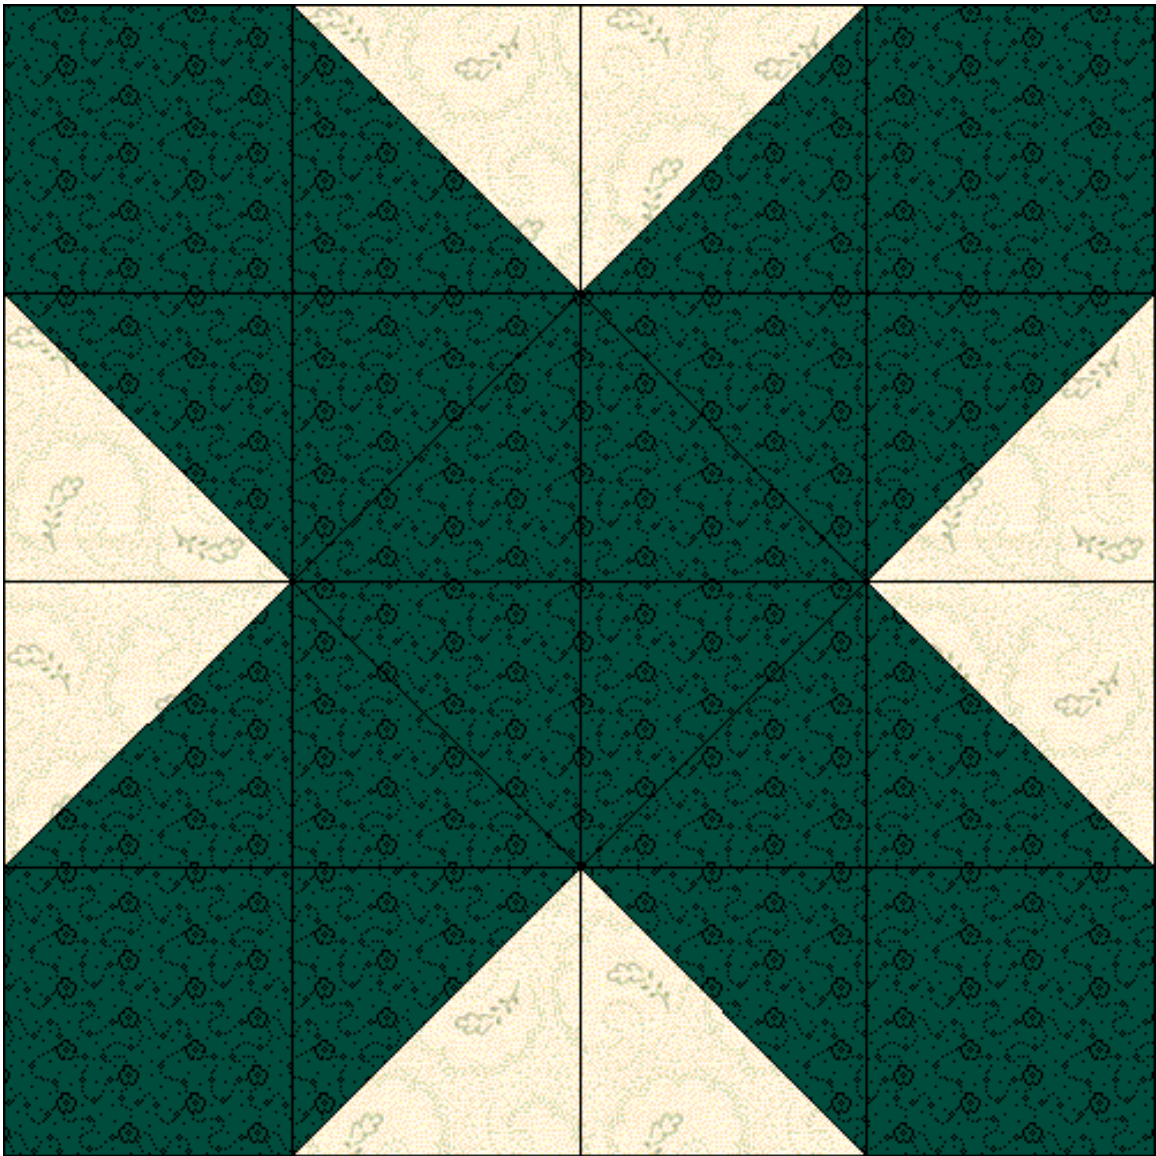

Mother's Choice
Cotton Boll
Formal Garden
A Cross is Mother's Choice

Mother's Choice Block
Pattern for 6.00x6.00 block
Key Block (29/50 actual size)

Cotton Boll

Formal Garden

A Cross is Mother's Choice

Mother's Choice
 Pattern for 6.00x6.00 block
 Key Block (41/100 actual size)