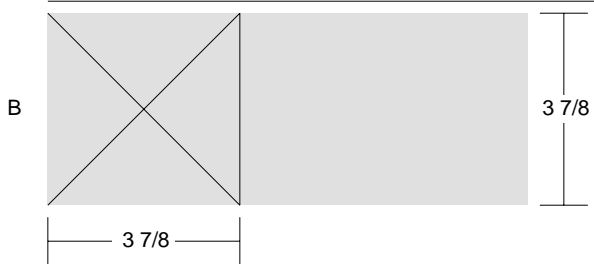

Merry Kite

Merry Kite

Key Block (31/100 actual size)

Cutting Diagrams

4 patches

4 patches

1 patch

Merry Kite

Key Block (21/50 actual size)