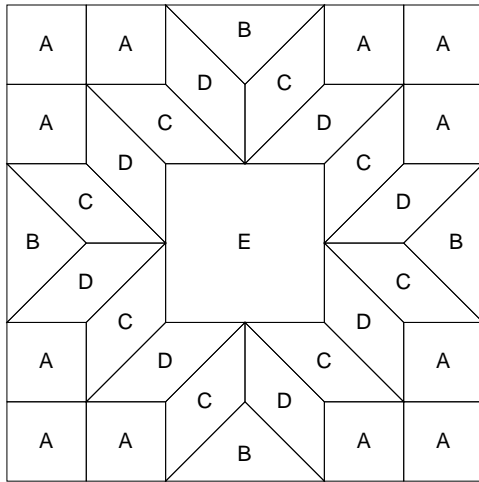

Merry Kite

Merry Kite

Key Block (31/100 actual size)

Cutting Diagrams

4 patches

4 patches

1 patch

Merry Kite

Key Block (21/50 actual size)