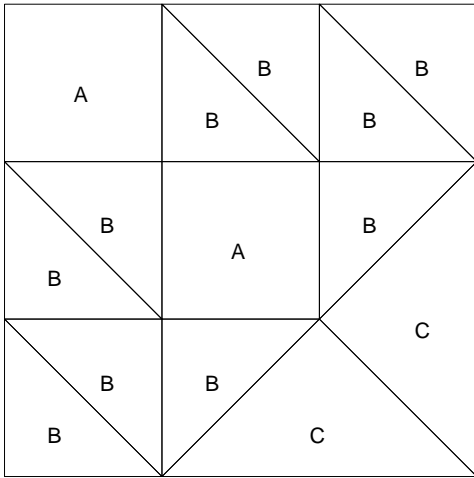

Maple Leaf  
Album  
Autumn Leaf  
Magnolia Leaf  
Poplar Leaf  
Tea Leaves

**Worktable Block**  
Pattern for 6.00x6.00 block  
Key Block (29/50 actual size)

- Maple Leaf
- Album
- Autumn Leaf
- Magnolia Leaf
- Poplar Leaf
- Tea Leaves

**Worktable Block**  
 Pattern for 6.00x6.00 block  
 Key Block (41/100 actual size)

**Cutting Diagrams**

**Patch Count**

- Maple Leaf
- Album
- Autumn Leaf
- Magnolia Leaf
- Poplar Leaf
- Tea Leaves