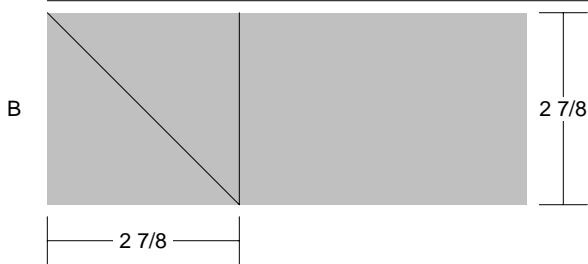

Maple Leaf  
Album  
Autumn Leaf  
Magnolia Leaf  
Poplar Leaf  
Tea Leaves

**Worktable Block**  
Pattern for 6.00x6.00 block  
Key Block (29/50 actual size)

- Maple Leaf
- Album
- Autumn Leaf
- Magnolia Leaf
- Poplar Leaf
- Tea Leaves

**Worktable Block**  
 Pattern for 6.00x6.00 block  
 Key Block (41/100 actual size)

**Cutting Diagrams**

**Patch Count**

- Maple Leaf
- Album
- Autumn Leaf
- Magnolia Leaf
- Poplar Leaf
- Tea Leaves