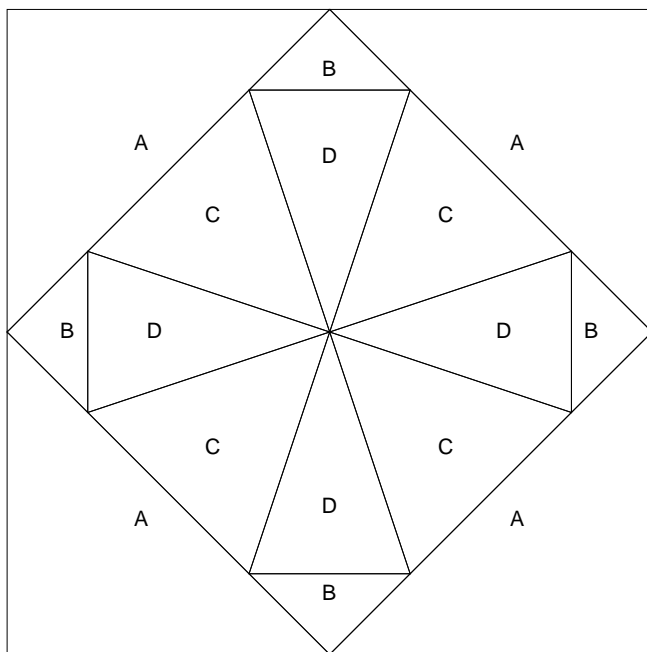

# Maltese Cross, Iron Cross, King's Cross

Key Block (21/50 actual size)

# Maltese Cross, Iron Cross, King's Cross

Key Block (31/100 actual size)

## Cutting Diagrams