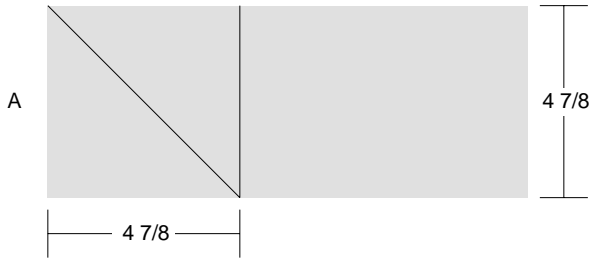

Cutting Diagrams