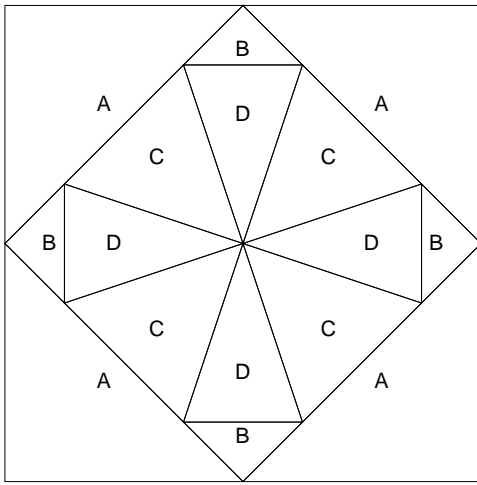

# Maltese Cross, Iron Cross, King's Cross

Key Block (21/50 actual size)

# Maltese Cross, Iron Cross, King's Cross

Key Block (31/100 actual size)

## Cutting Diagrams