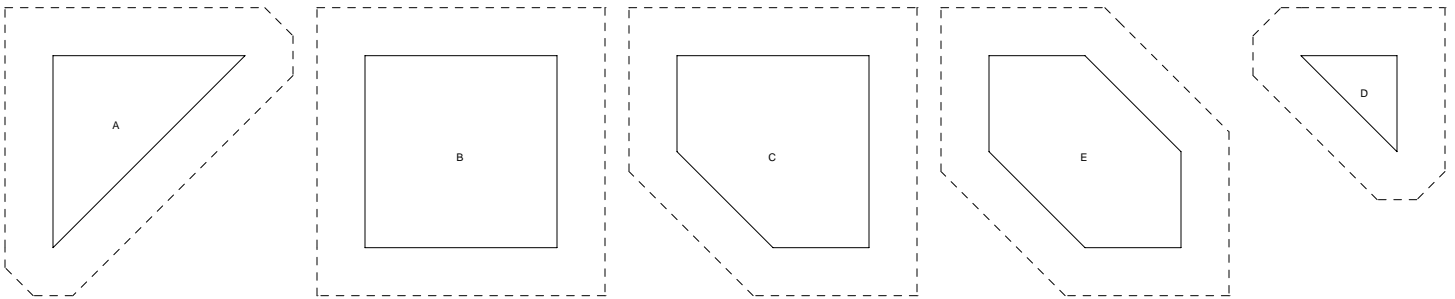

Lone Tree - English Thistle