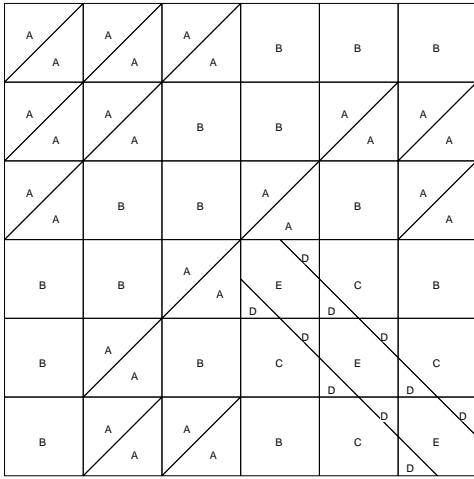

Lone Tree
English Thistle