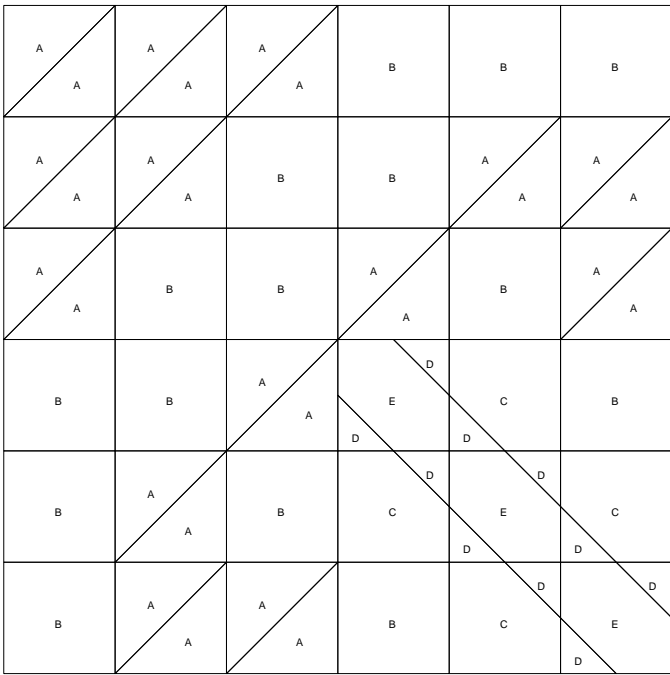

Lone Tree - English Thistle