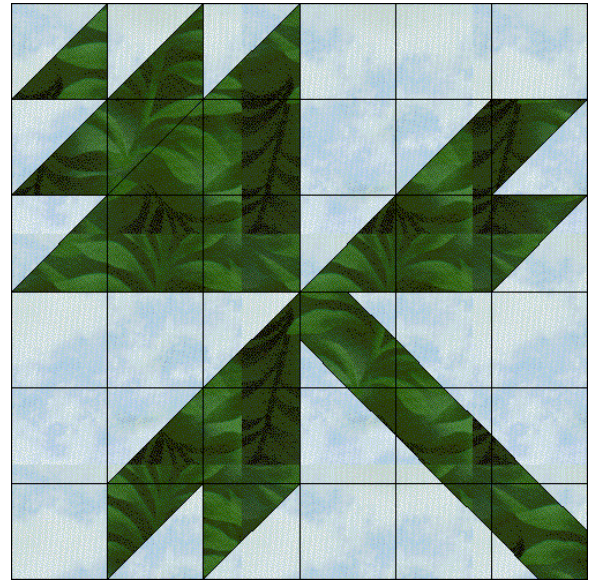

Lone Tree
English Thistle