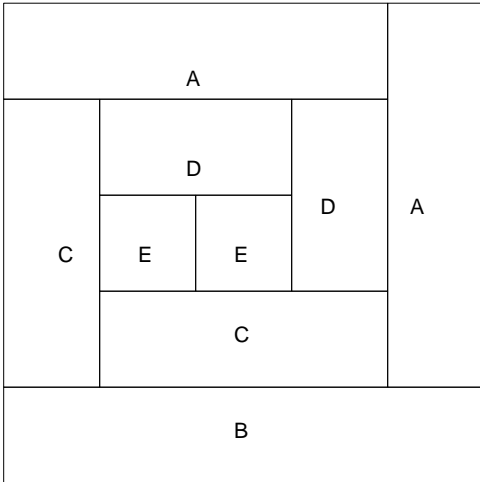

Log Cabin - Beginner

Log Cabin - Beginner

Pattern for 10.00x10.00 block
Key Block (33/100 actual size)

B

A

C

Log Cabin - Beginner

Pattern for 10.00x10.00 block
Key Block (5/20 actual size)

Cutting Diagrams

Log Cabin - Beginner