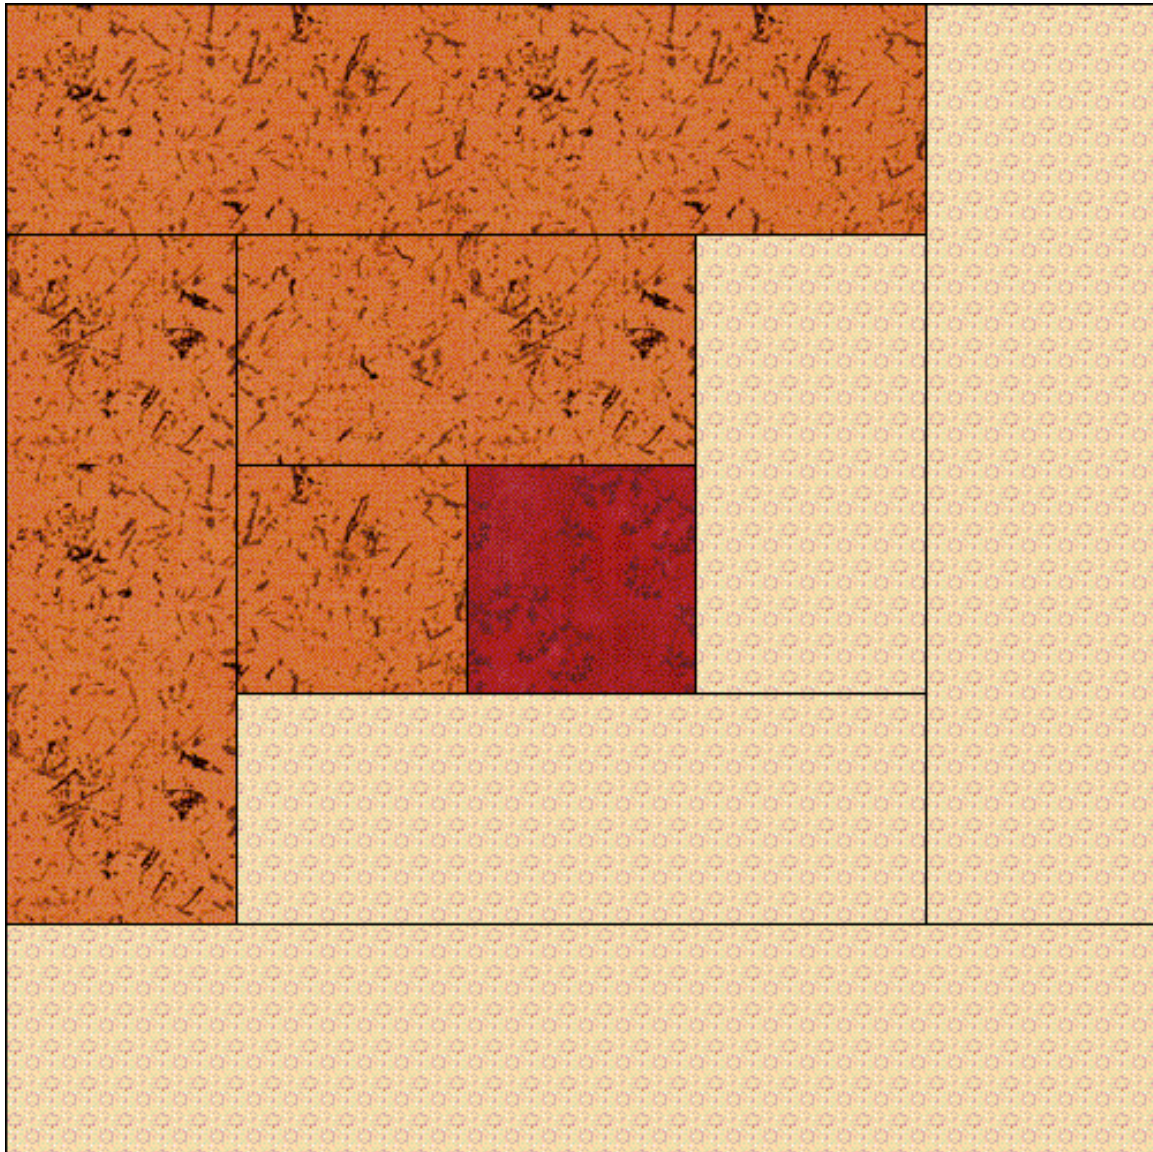

Log Cabin - Beginner

Log Cabin - Beginner

Pattern for 10.00x10.00 block
Key Block (33/100 actual size)

B

A

C

Log Cabin - Beginner

Pattern for 10.00x10.00 block
Key Block (5/20 actual size)

Cutting Diagrams

Log Cabin - Beginner