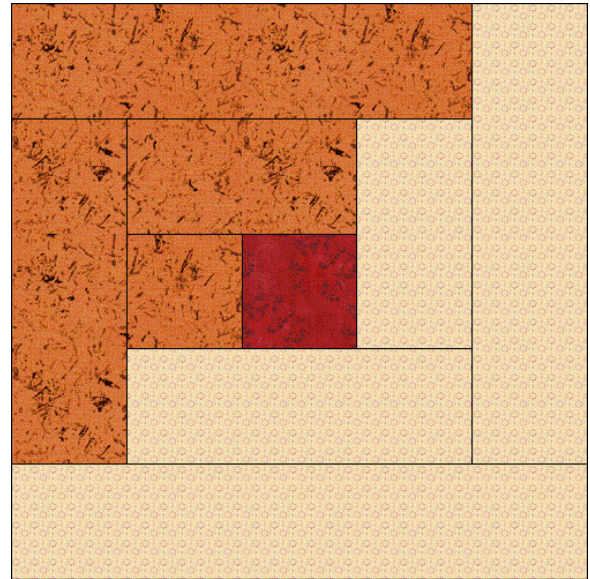

Log Cabin - Beginner

Log Cabin - Beginner

Pattern for 10.00x10.00 block
Key Block (33/100 actual size)

B

A

C

Log Cabin - Beginner

Pattern for 10.00x10.00 block
Key Block (5/20 actual size)

Cutting Diagrams

Log Cabin - Beginner