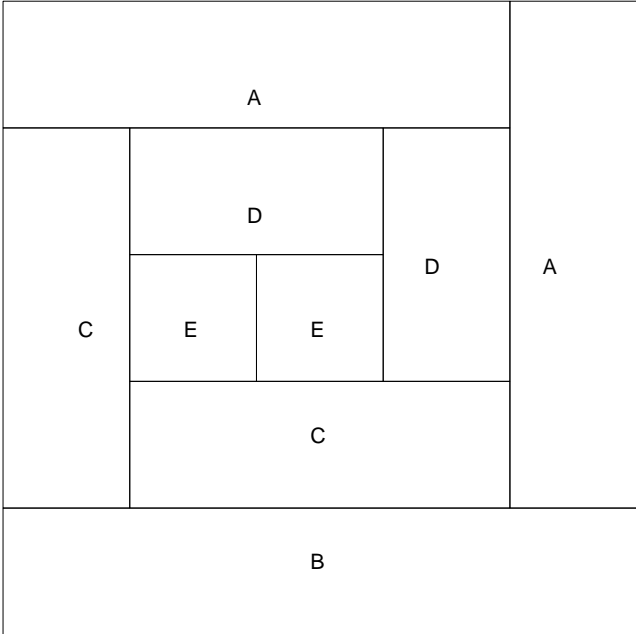

Log Cabin - Beginner

Log Cabin - Beginner

Pattern for 10.00x10.00 block
Key Block (33/100 actual size)

B

A

C

Log Cabin - Beginner

Pattern for 10.00x10.00 block
Key Block (5/20 actual size)

Cutting Diagrams

Log Cabin - Beginner