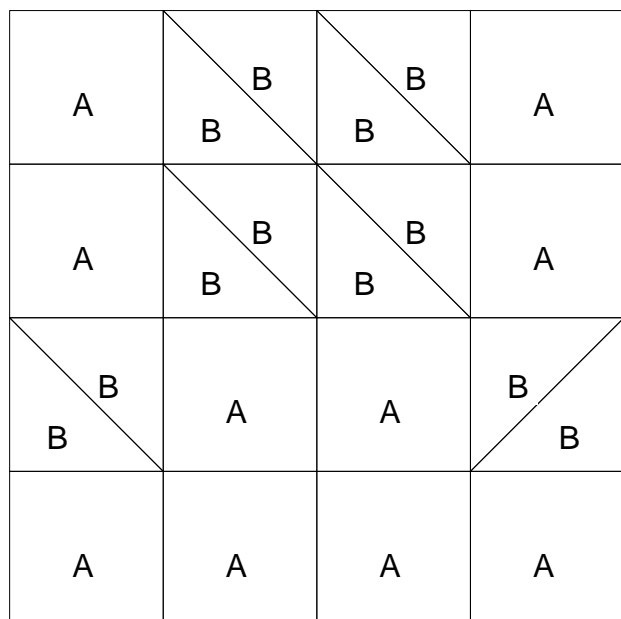

# Little Lost Sailboat

# Little Lost Sailboat

Pattern for 8.00x8.00 block  
Key Block (2/5 actual size)

# Little Lost Sailboat

Pattern for 8.00x8.00 block  
Key Block (31/100 actual size)

## Cutting Diagrams