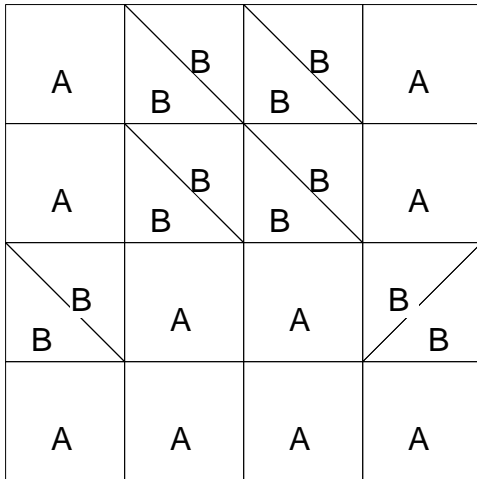

# Little Lost Sailboat

# Little Lost Sailboat

Pattern for 8.00x8.00 block  
Key Block (2/5 actual size)

# Little Lost Sailboat

Pattern for 8.00x8.00 block  
Key Block (31/100 actual size)

## Cutting Diagrams