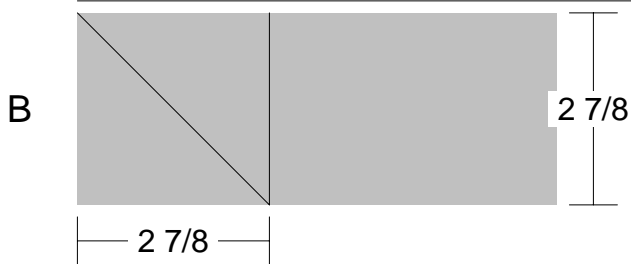

Cutting Diagrams