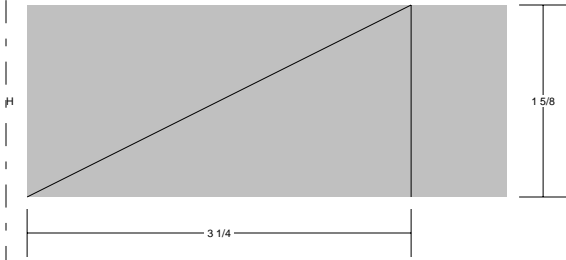

Lily of the Field

Lily of the Field
 Pattern for 8.00x8.00 block
 Key Block (2/5 actual size)

Lily of the Field
 Pattern for 8.00x8.00 block
 Key Block (31/100 actual size)

Cutting Diagrams

Patch Count

Lily of the Field
 Pattern for 4.00x4.00 block
 Key Block (81/100 actual size)

Lily of the Field
 Pattern for 4.00x4.00 block
 Key Block (31/50 actual size)

Cutting Diagrams

Patch Count