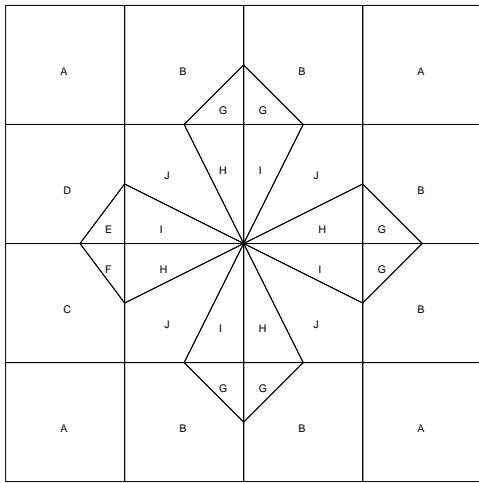

Cutting Diagrams

Patch Count