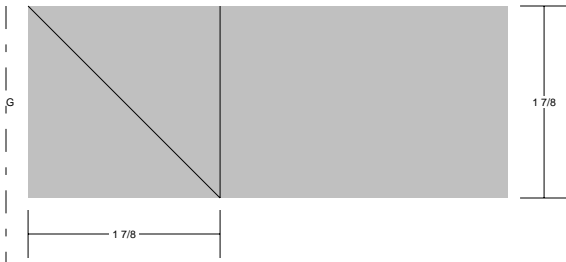

Lily of the Field

Lily of the Field
 Pattern for 8.00x8.00 block
 Key Block (2/5 actual size)

Lily of the Field
 Pattern for 8.00x8.00 block
 Key Block (31/100 actual size)

Cutting Diagrams

Patch Count

Lily of the Field
 Pattern for 4.00x4.00 block
 Key Block (81/100 actual size)

Lily of the Field
 Pattern for 4.00x4.00 block
 Key Block (31/50 actual size)

Cutting Diagrams

Patch Count