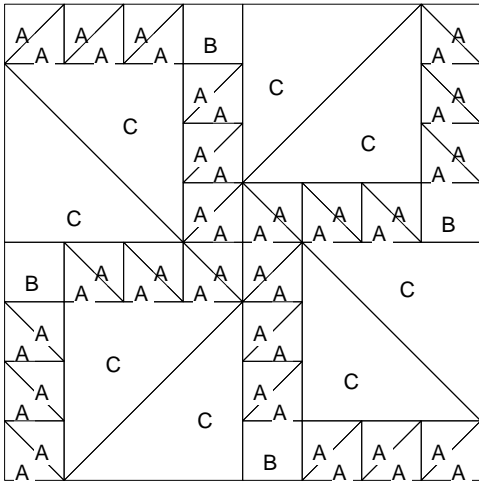

Irish Puzzle

Winding Walk

Indian Trails

Bear's Paw

Forest

North Wind

Rambling Road

<http://www.how-to-quilt.com>

Pattern for "Unnamed" as 8.00 by 8.00 (inches) block, printed from EQ5!

Worktable Block
 Pattern for 8.00x8.00 block
 Key Block (43/100 actual size)

- Irish Puzzle
- Indian Trails
- Bear's Paw
- Forest
- North Wind
- Rambling Road
- Winding Walk

Worktable Block
 Pattern for 8.00x8.00 block
 Key Block (31/100 actual size)

Cutting Diagrams

Patch Count

Irish Puzzle
 Indian Trails
 Bear's Paw
 Forest
 North Wind

Rambling Road
 Winding Walk