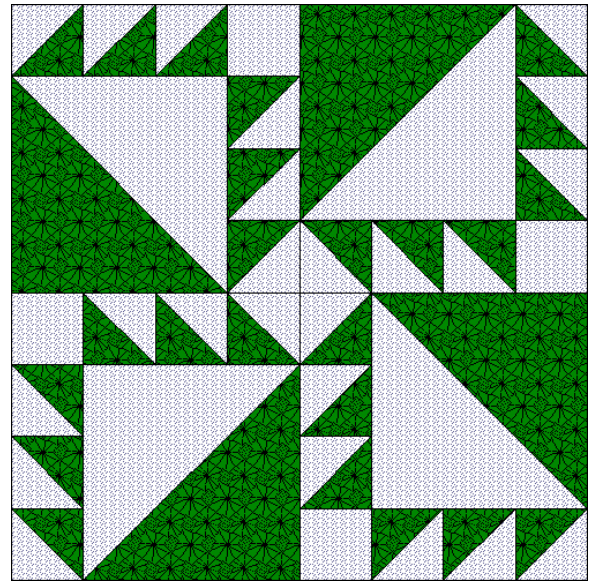

Irish Puzzle

Winding Walk

Indian Trails

Bear's Paw

Forest

North Wind

Rambling Road

<http://www.how-to-quilt.com>

Pattern for "Unnamed" as 8.00 by 8.00 (inches) block, printed from EQ5!

Worktable Block
 Pattern for 8.00x8.00 block
 Key Block (43/100 actual size)

- Irish Puzzle
- Indian Trails
- Bear's Paw
- Forest
- North Wind
- Rambling Road
- Winding Walk

Worktable Block
 Pattern for 8.00x8.00 block
 Key Block (31/100 actual size)

Cutting Diagrams

Patch Count

Irish Puzzle
 Indian Trails
 Bear's Paw
 Forest
 North Wind

Rambling Road
 Winding Walk