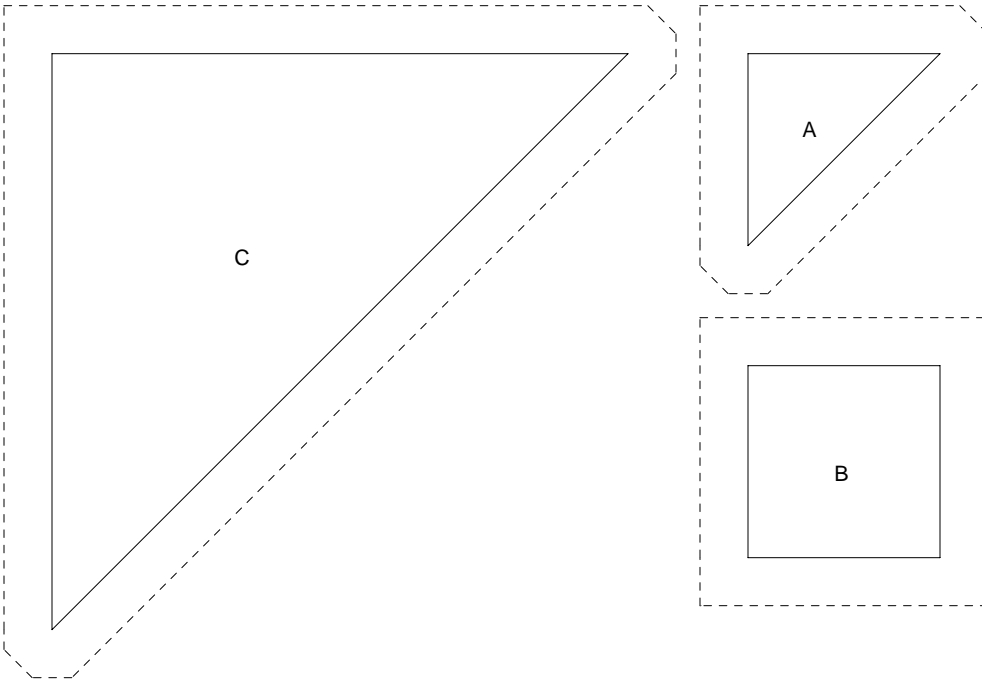

Irish Puzzle

Winding Walk

Indian Trails

Bear's Paw

Forest

North Wind

Rambling Road

<http://www.how-to-quilt.com>

Pattern for "Unnamed" as 8.00 by 8.00 (inches) block, printed from EQ5!

Worktable Block
 Pattern for 8.00x8.00 block
 Key Block (43/100 actual size)

- Irish Puzzle
- Indian Trails
- Bear's Paw
- Forest
- North Wind
- Rambling Road
- Winding Walk

Worktable Block
 Pattern for 8.00x8.00 block
 Key Block (31/100 actual size)

Cutting Diagrams

Patch Count

Irish Puzzle
 Indian Trails
 Bear's Paw
 Forest
 North Wind

Rambling Road
 Winding Walk