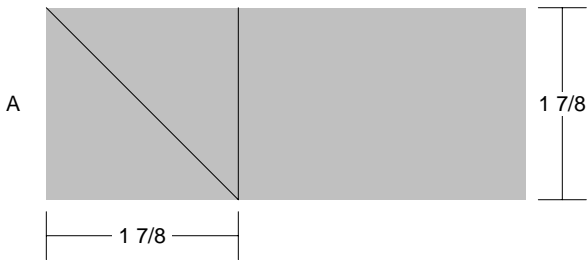

Pattern for "Unnamed" as 8.00 by 8.00 (inches) block, printed from EQ5!

Worktable Block
 Pattern for 8.00x8.00 block
 Key Block (43/100 actual size)

- Irish Puzzle
- Indian Trails
- Bear's Paw
- Forest
- North Wind
- Rambling Road
- Winding Walk

Worktable Block
 Pattern for 8.00x8.00 block
 Key Block (31/100 actual size)

Cutting Diagrams

Patch Count

Irish Puzzle
 Indian Trails
 Bear's Paw
 Forest
 North Wind

Rambling Road
 Winding Walk