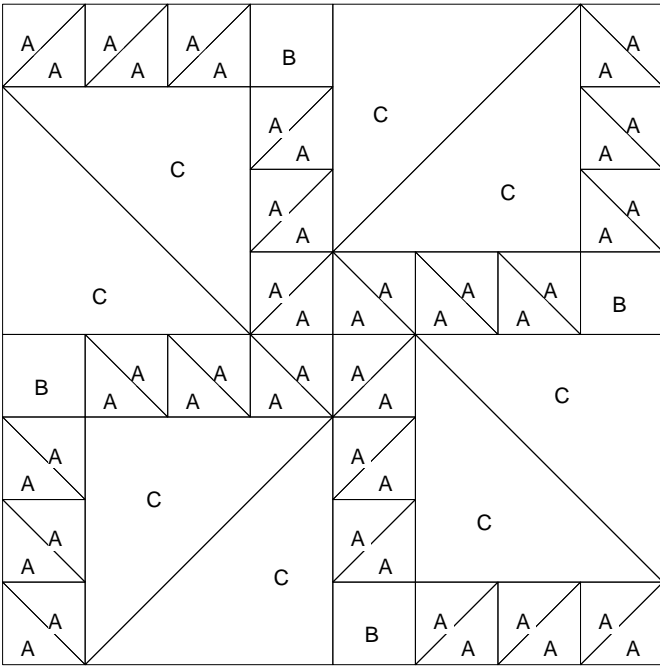

Irish Puzzle

Winding Walk

Indian Trails

Bear's Paw

Forest

North Wind

Rambling Road

<http://www.how-to-quilt.com>

Pattern for "Unnamed" as 8.00 by 8.00 (inches) block, printed from EQ5!

Worktable Block
 Pattern for 8.00x8.00 block
 Key Block (43/100 actual size)

- Irish Puzzle
- Indian Trails
- Bear's Paw
- Forest
- North Wind
- Rambling Road
- Winding Walk

Worktable Block
 Pattern for 8.00x8.00 block
 Key Block (31/100 actual size)

Cutting Diagrams

Patch Count

Irish Puzzle
 Indian Trails
 Bear's Paw
 Forest
 North Wind

Rambling Road
 Winding Walk