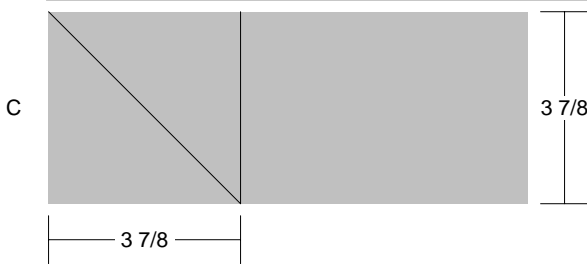

Pattern for "Unnamed" as 8.00 by 8.00 (inches) block, printed from EQ5!

Worktable Block
 Pattern for 8.00x8.00 block
 Key Block (43/100 actual size)

- Irish Puzzle
- Indian Trails
- Bear's Paw
- Forest
- North Wind
- Rambling Road
- Winding Walk

Worktable Block
 Pattern for 8.00x8.00 block
 Key Block (31/100 actual size)

Cutting Diagrams

Patch Count

Irish Puzzle
 Indian Trails
 Bear's Paw
 Forest
 North Wind

Rambling Road
 Winding Walk