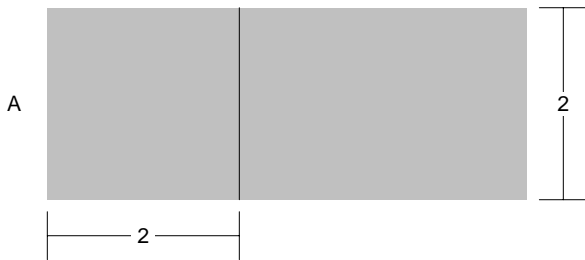

Irish Chain
Sheep Fold Quilt
Nine Patch
A Plain Block

Worktable Block
Pattern for 6.00x6.00 block
Key Block (29/50 actual size)

Irish Chain
Sheep Fold Quilt
Nine Patch
A Plain Block

Worktable Block
 Pattern for 6.00x6.00 block
 Key Block (41/100 actual size)

A	B	A
B	C	B
A	B	A

Cutting Diagrams

Patch Count

Irish Chain
 Sheep Fold Quilt
 Nine Patch
 A Plain Block