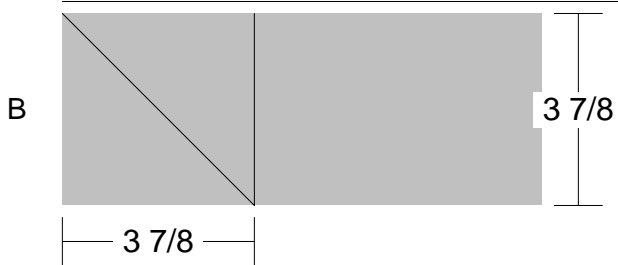

Cutting Diagrams