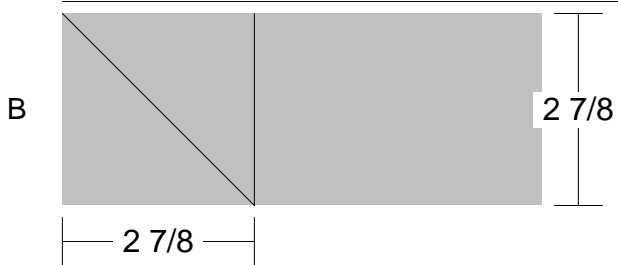

Hovering Hawks

Hovering Hawks

Pattern for 8.00x8.00 block
Key Block (2/5 actual size)

Hovering Hawks

Pattern for 8.00x8.00 block
Key Block (31/100 actual size)

Cutting Diagrams

Patch Count